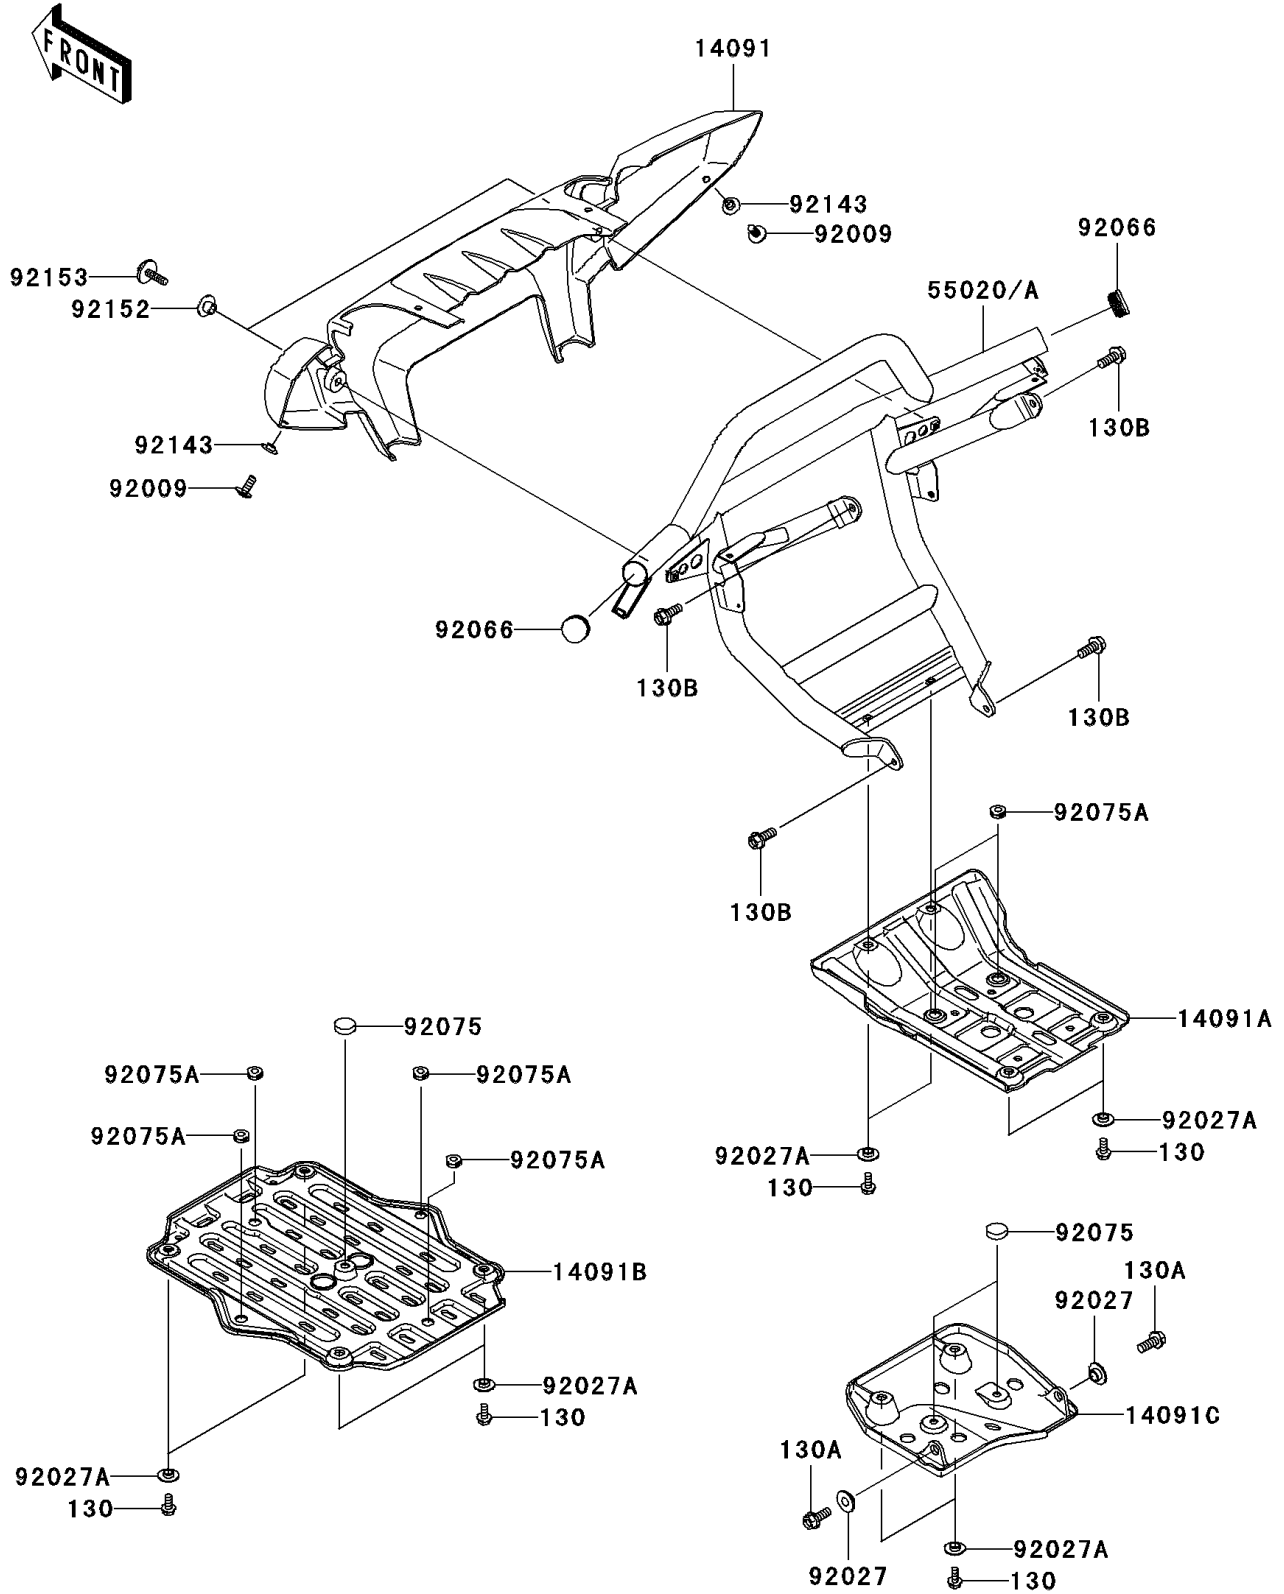

2007 Brute Force 650 4x4 PARTS DIAGRAM

Guard(s)

F2680

2007 Brute Force 650 4x4 PARTS LIST

Guard(s)

ITEM NAME	PART NUMBER	QUANTITY
BOLT-FLANGED,6X14 (Ref # 130)	130BB0614	10
BOLT-FLANGED,8X20 (Ref # 130A)	130BB0820	2
BOLT-FLANGED,8X20 (Ref # 130B)	130CA0820	4
COVER,FRONT BUMPER,F.BLACK (Ref # 14091)	14091-0291-6Z	1
COVER,FRONT DIFF,UNDER,F.BLACK (Ref # 14091A)	14091-0373-6Z	1
COVER,ENGINE,UNDER (Ref # 14091B)	14091-0374	1
COVER,REAR DIFF,UNDER (Ref # 14091C)	14091-0389	1
GUARD,FRONT,T.BLACK (Ref # 55020A)	55020-0131-388	1
SCREW,6X16 (Ref # 92009)	92009-1621	2
COLLAR (Ref # 92027)	92027-1908	2
COLLAR,L=4.7 (Ref # 92027A)	92027-1964	10
PLUG (Ref # 92066)	92066-0035	2
DAMPER,DUAL SEAT (Ref # 92075)	92075-023	3
DAMPER (Ref # 92075A)	92075-051	6
COLLAR (Ref # 92143)	92143-1087	2
COLLAR (Ref # 92152)	92152-0181	2
BOLT,SOCKET,6X22 (Ref # 92153)	92153-0665	2