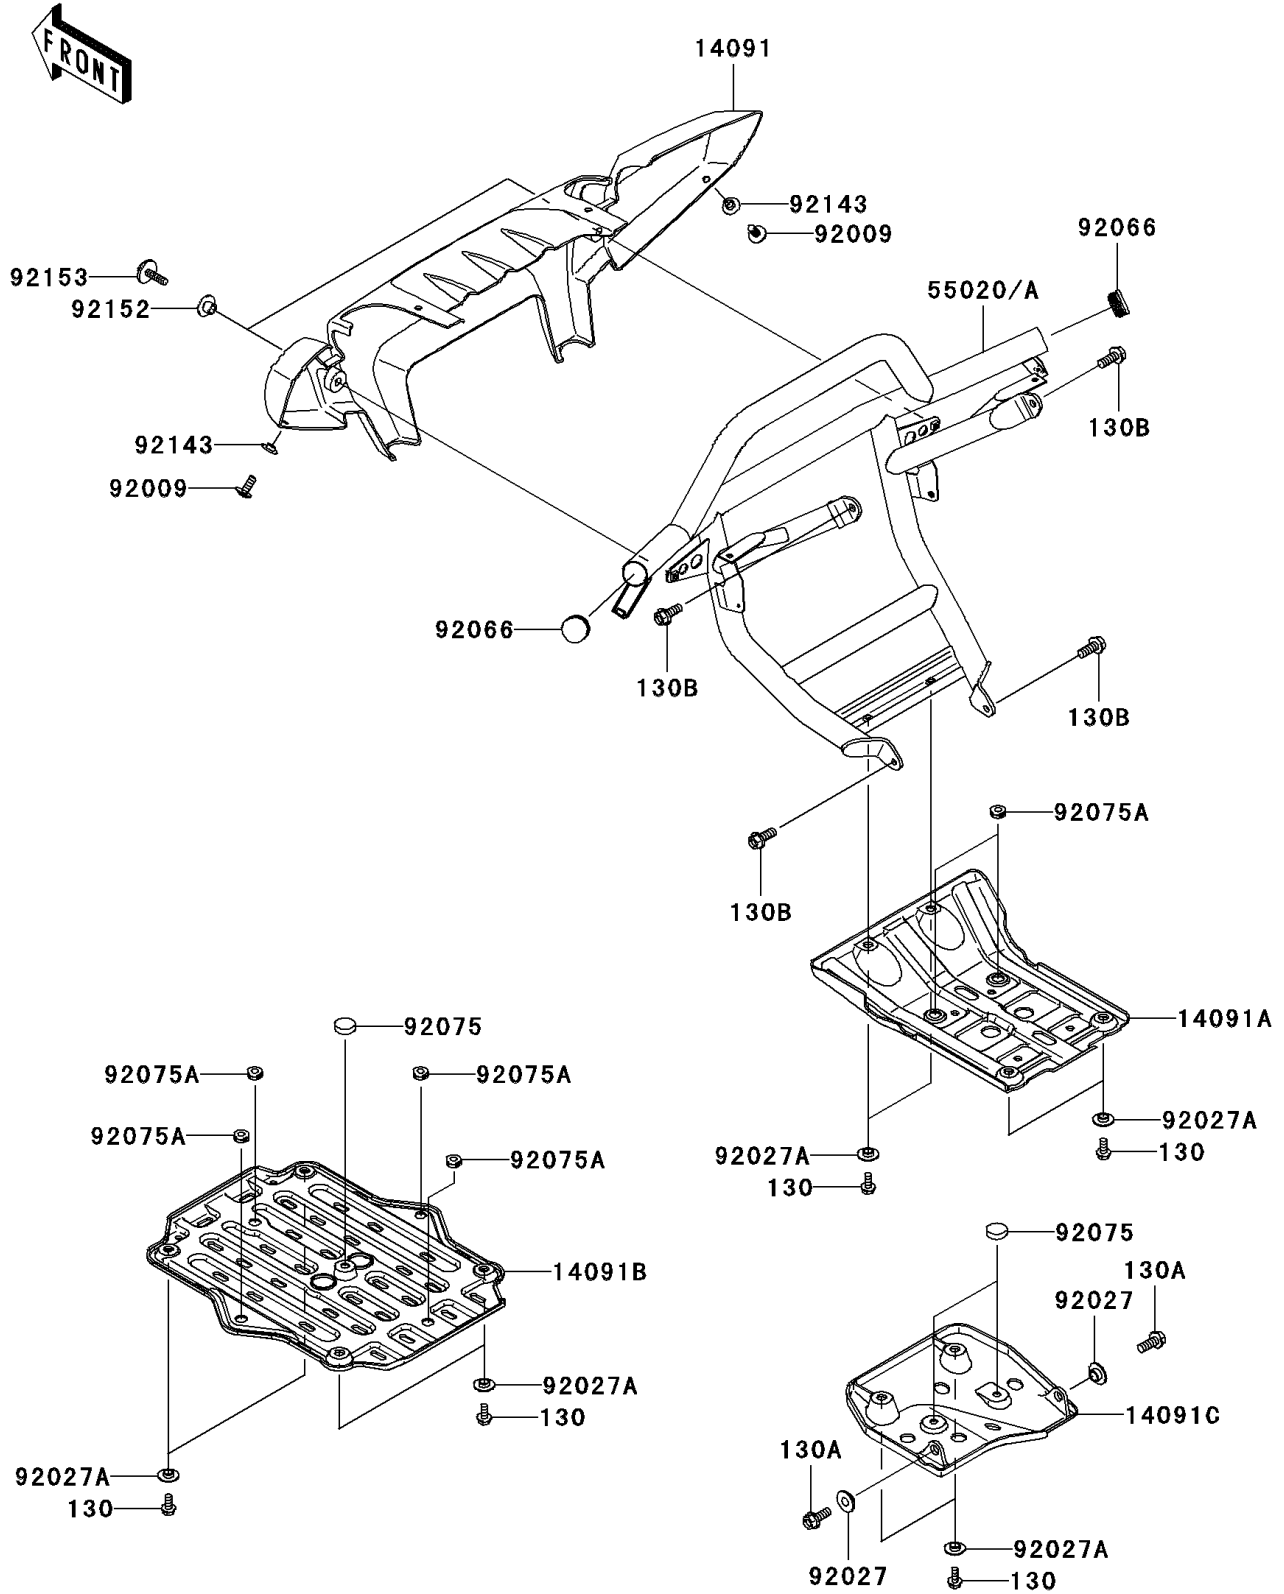

2009 Brute Force® 650 4x4 PARTS DIAGRAM

Guard(s)

F2680

2009 Brute Force® 650 4x4 PARTS LIST

Guard(s)

ITEM NAME	PART NUMBER	QUANTITY
BOLT-FLANGED,6X14 (Ref # 130)	130BB0614	10
BOLT-FLANGED,8X20 (Ref # 130A)	130BB0820	2
BOLT-FLANGED,8X20 (Ref # 130B)	130CA0820	4
COVER,FRONT BUMPER,F.BLACK (Ref # 14091)	14091-0291-6Z	1
COVER,FRONT DIFF,UNDER,F.BLACK (Ref # 14091A)	14091-0373-6Z	1
COVER,ENGINE,UNDER (Ref # 14091B)	14091-0374	1
COVER,REAR DIFF,UNDER (Ref # 14091C)	14091-0389	1
GUARD,FRONT,T.BLACK (Ref # 55020A)	55020-0131-388	1
SCREW,6X16 (Ref # 92009)	92009-1621	2
COLLAR (Ref # 92027)	92027-1908	2
COLLAR,L=4.7 (Ref # 92027A)	92027-1964	10
PLUG (Ref # 92066)	92066-0035	2
DAMPER,DUAL SEAT (Ref # 92075)	92075-023	3
DAMPER (Ref # 92075A)	92075-051	6
COLLAR (Ref # 92143)	92143-1087	2
COLLAR (Ref # 92152)	92152-0181	2
BOLT,SOCKET,6X22 (Ref # 92153)	92153-0665	2