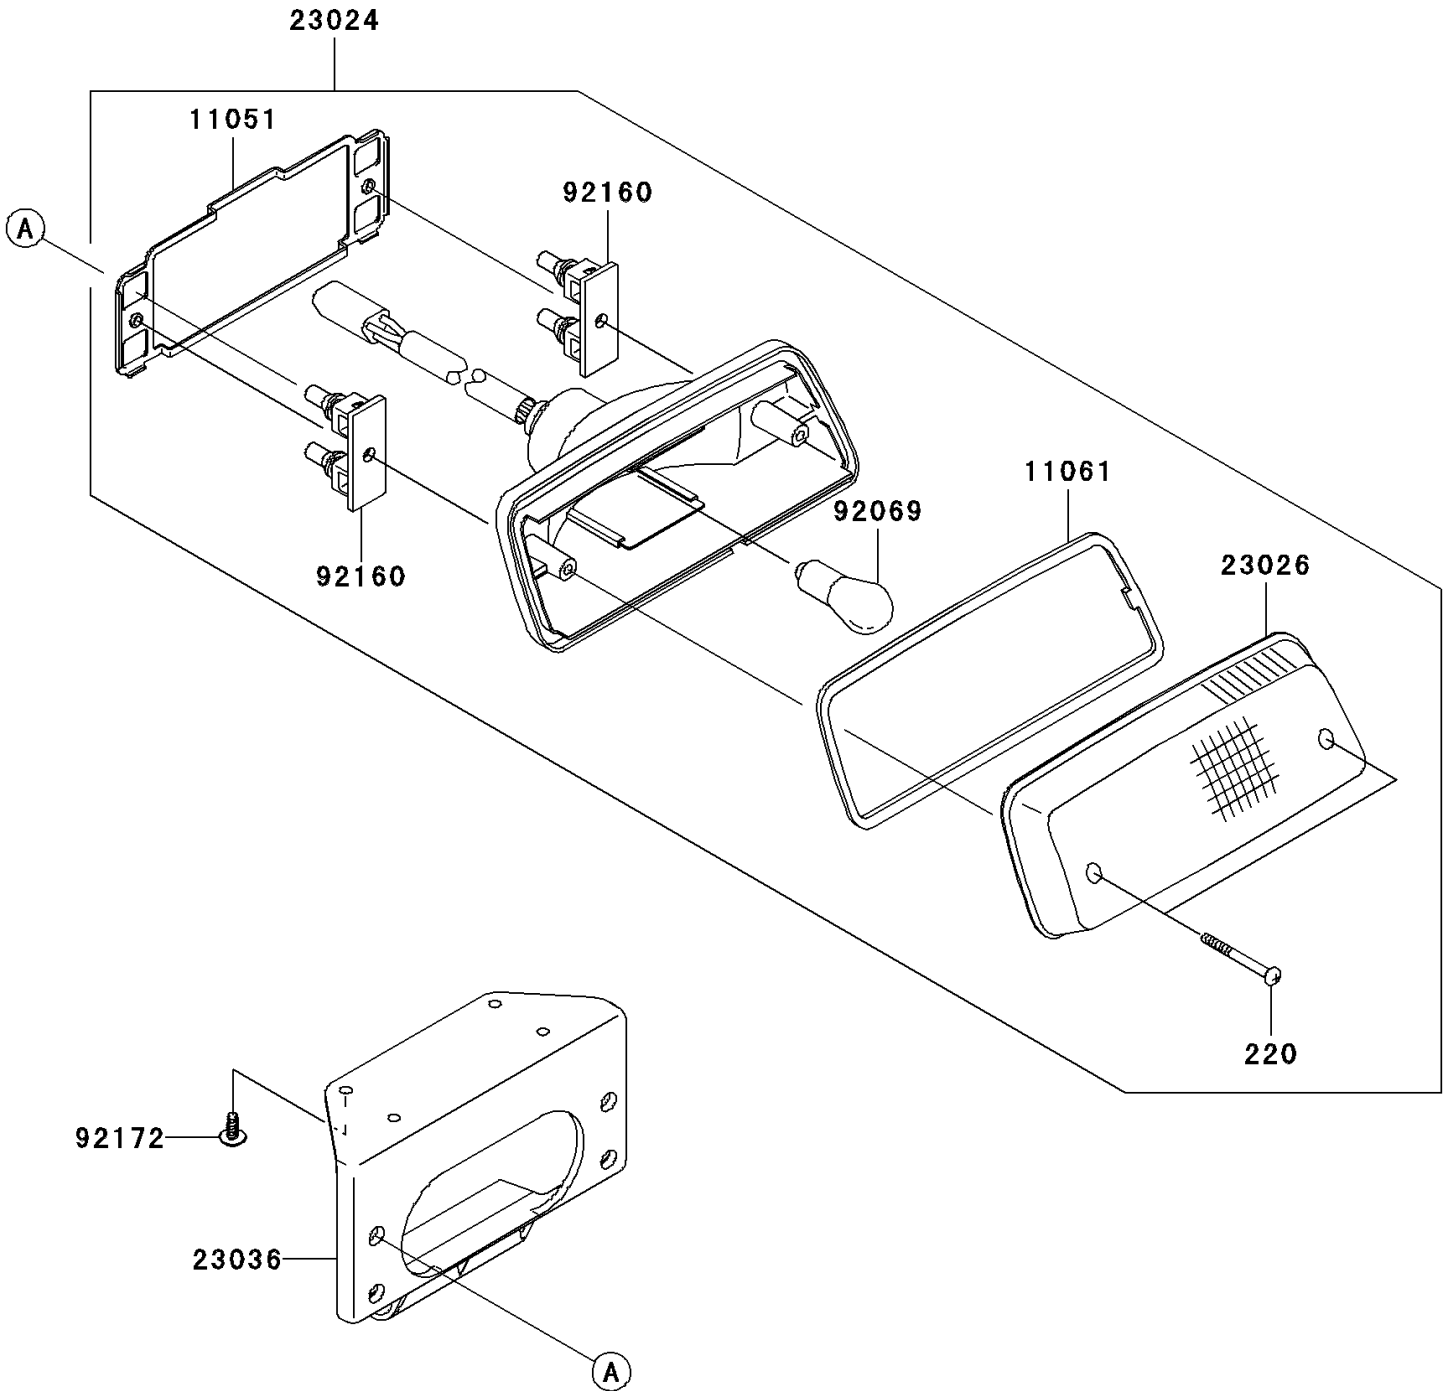

2008 Brute Force® 650 4x4 PARTS DIAGRAM

Taillight(s)

F2720

2008 Brute Force® 650 4x4 PARTS LIST

Taillight(s)

ITEM NAME	PART NUMBER	QUANTITY
SCREW-PAN-CROS,4X40 (Ref # 220)	220AA0440	2
BRACKET,TAIL LAMP (Ref # 11051)	11051-1870	1
GASKET,TAIL LAMP LENS (Ref # 11061)	11061-0055	1
LAMP-ASSY-TAIL (Ref # 23024)	23024-1130	1
LENS,TAIL LAMP (Ref # 23026)	23026-1230	1
BRACKET-TAIL LAMP (Ref # 23036)	23036-0005	1
BULB,12V 21/5W (Ref # 92069)	92069-063	1
DAMPER,TAIL LAMP (Ref # 92160)	92160-1053	2
SCREW,TAPPING,5X10 (Ref # 92172)	92172-1061	4