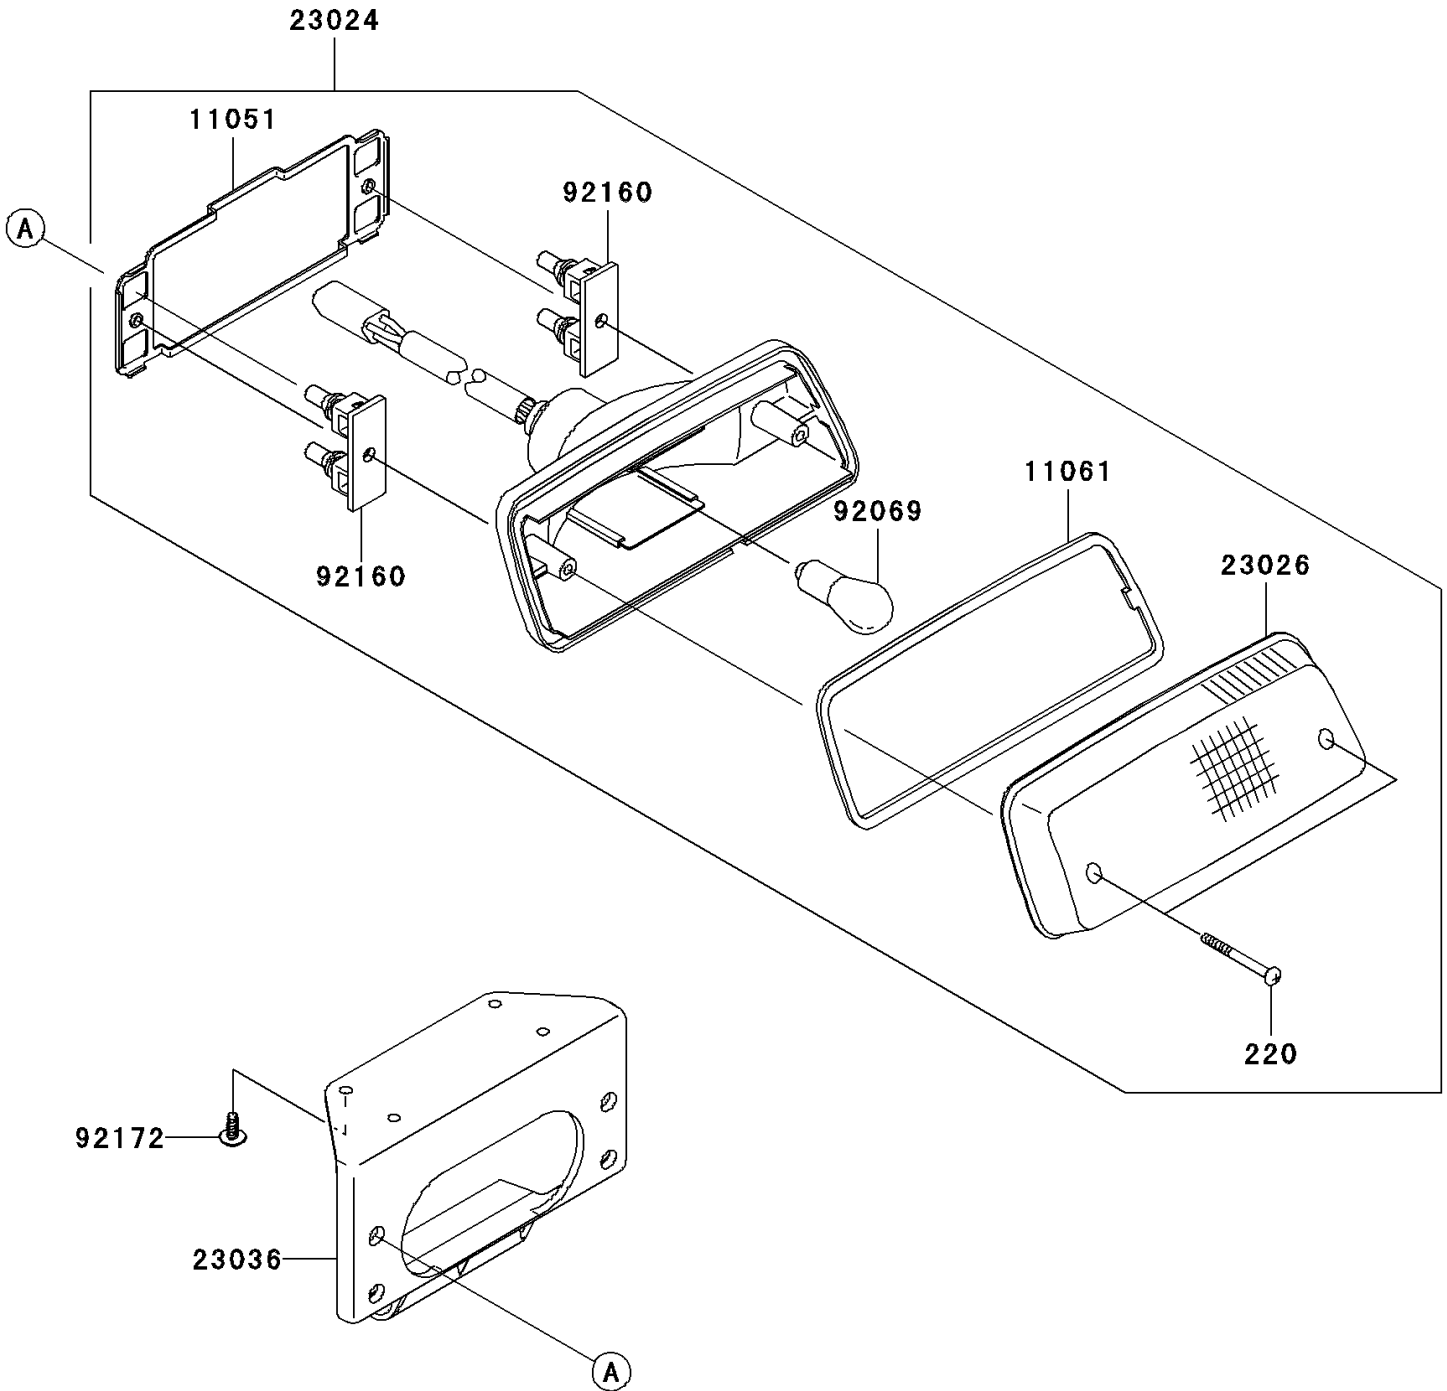

# 2008 Brute Force® 650 4x4 PARTS DIAGRAM

Taillight(s)

F2720

## 2008 Brute Force® 650 4x4 PARTS LIST

### Taillight(s)

ITEM NAME	PART NUMBER	QUANTITY
SCREW-PAN-CROS,4X40 (Ref # 220)	220AA0440	2
BRACKET,TAIL LAMP (Ref # 11051)	11051-1870	1
GASKET,TAIL LAMP LENS (Ref # 11061)	11061-0055	1
LAMP-ASSY-TAIL (Ref # 23024)	23024-1130	1
LENS,TAIL LAMP (Ref # 23026)	23026-1230	1
BRACKET-TAIL LAMP (Ref # 23036)	23036-0005	1
BULB,12V 21/5W (Ref # 92069)	92069-063	1
DAMPER,TAIL LAMP (Ref # 92160)	92160-1053	2
SCREW,TAPPING,5X10 (Ref # 92172)	92172-1061	4