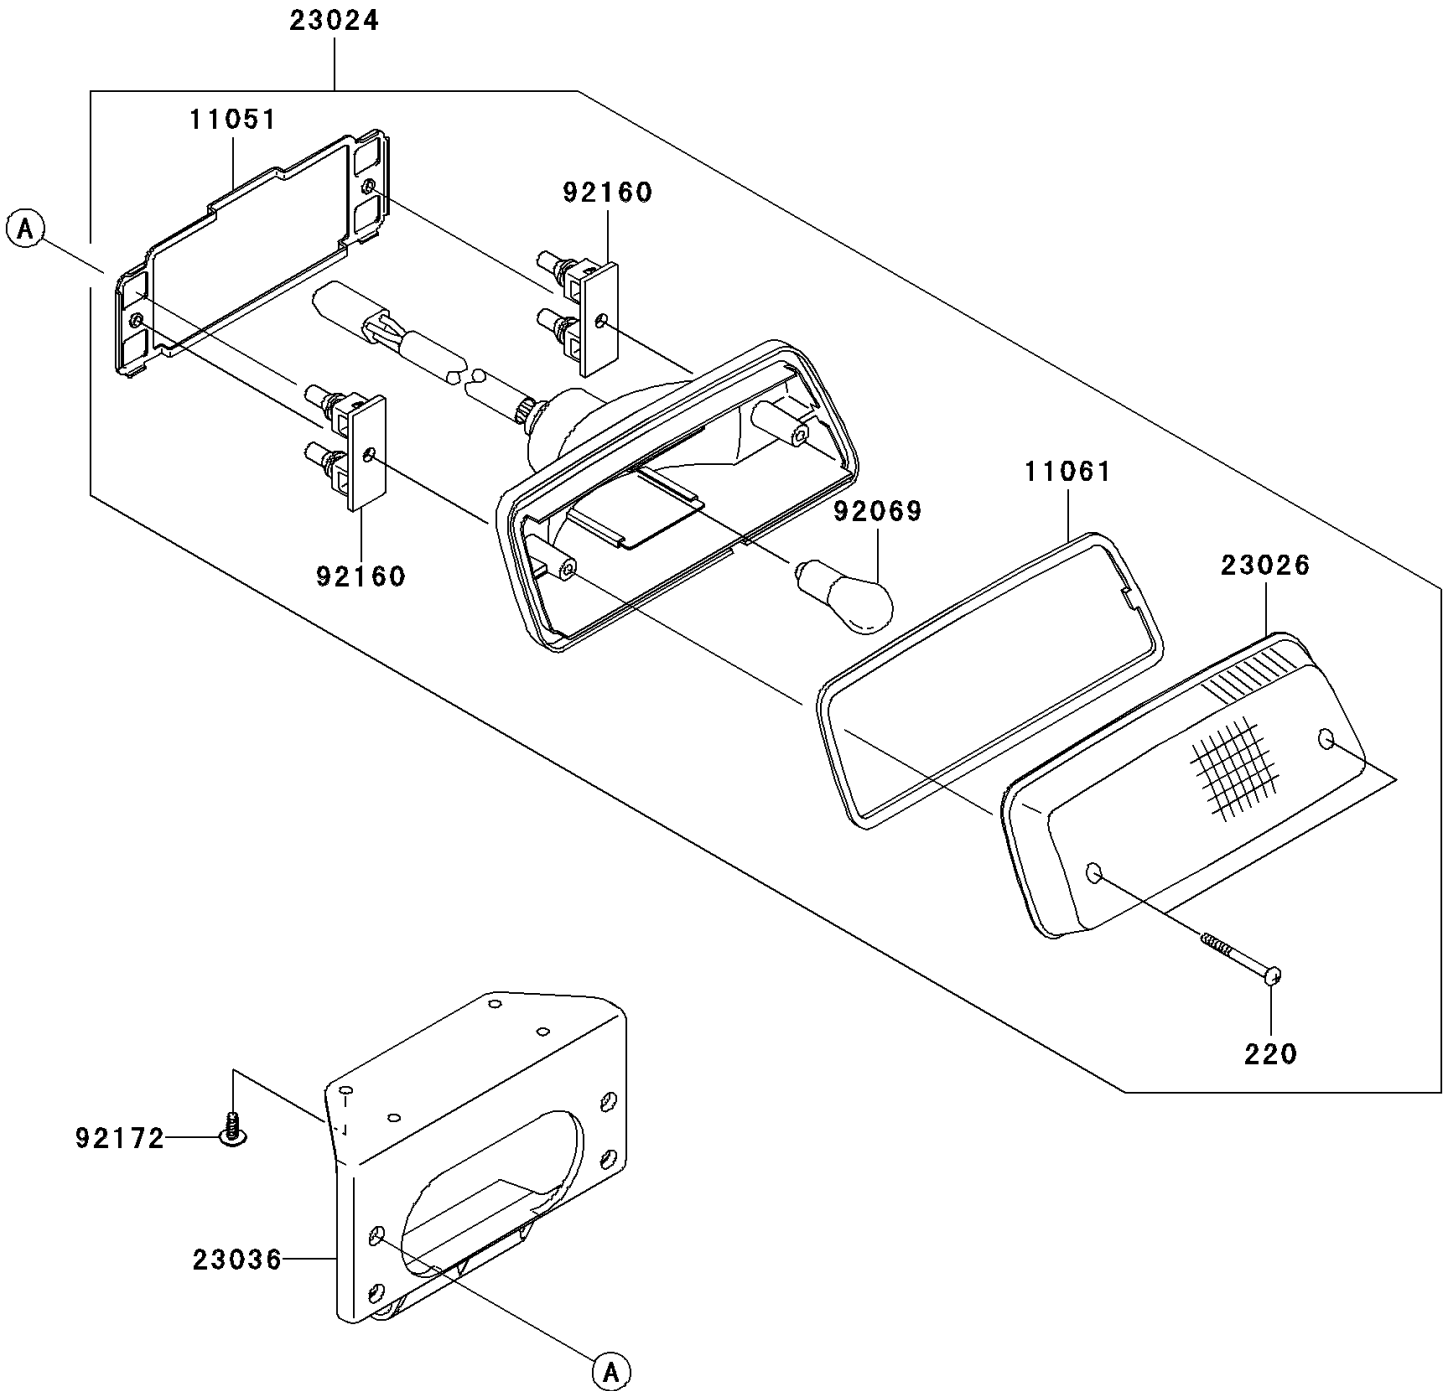

2009 Brute Force® 650 4x4 PARTS DIAGRAM

Taillight(s)

F2720

2009 Brute Force® 650 4x4 PARTS LIST

Taillight(s)

ITEM NAME	PART NUMBER	QUANTITY
SCREW-PAN-CROS,4X40 (Ref # 220)	220AA0440	2
BRACKET,TAIL LAMP (Ref # 11051)	11051-1870	1
GASKET,TAIL LAMP LENS (Ref # 11061)	11061-0055	1
LAMP-ASSY-TAIL (Ref # 23024)	23024-1130	1
LENS,TAIL LAMP (Ref # 23026)	23026-1230	1
BRACKET-TAIL LAMP (Ref # 23036)	23036-0005	1
BULB,12V 21/5W (Ref # 92069)	92069-063	1
DAMPER,TAIL LAMP (Ref # 92160)	92160-1053	2
SCREW,TAPPING,5X10 (Ref # 92172)	92172-1061	4