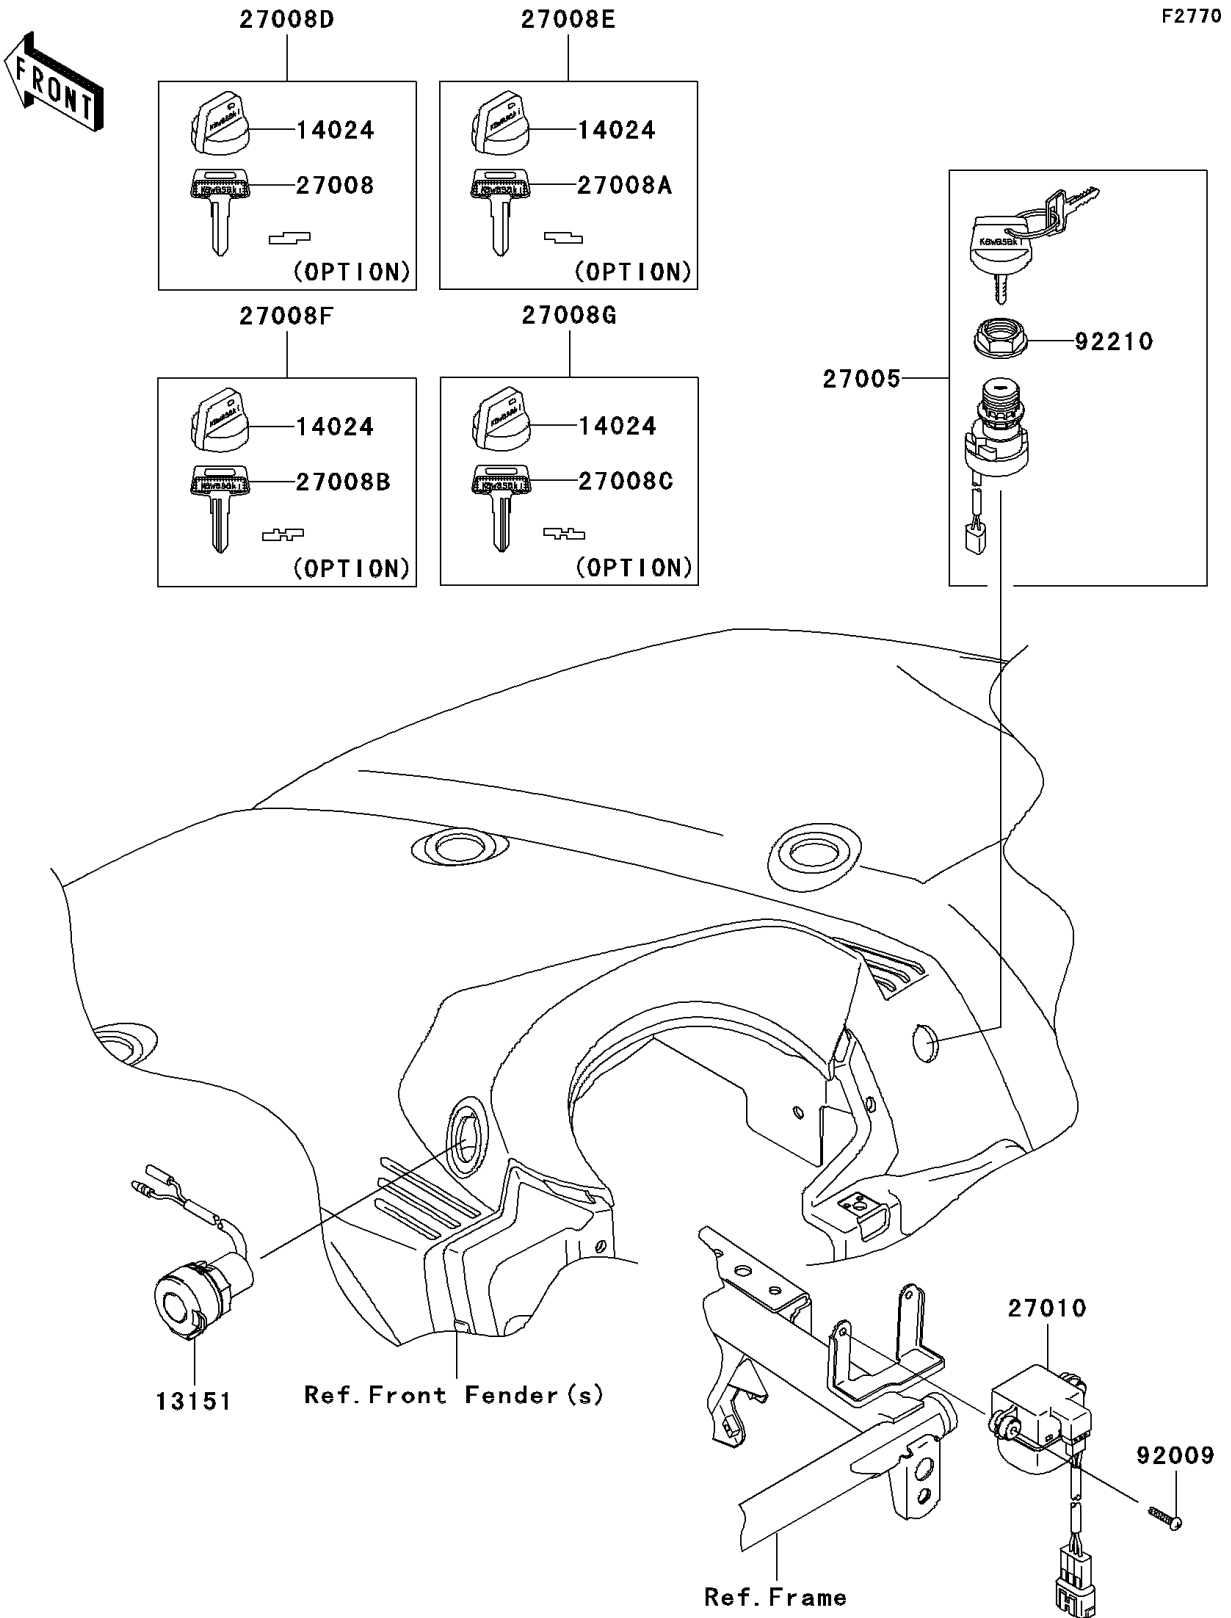

2007 Brute Force 650 4x4 PARTS DIAGRAM

Ignition Switch