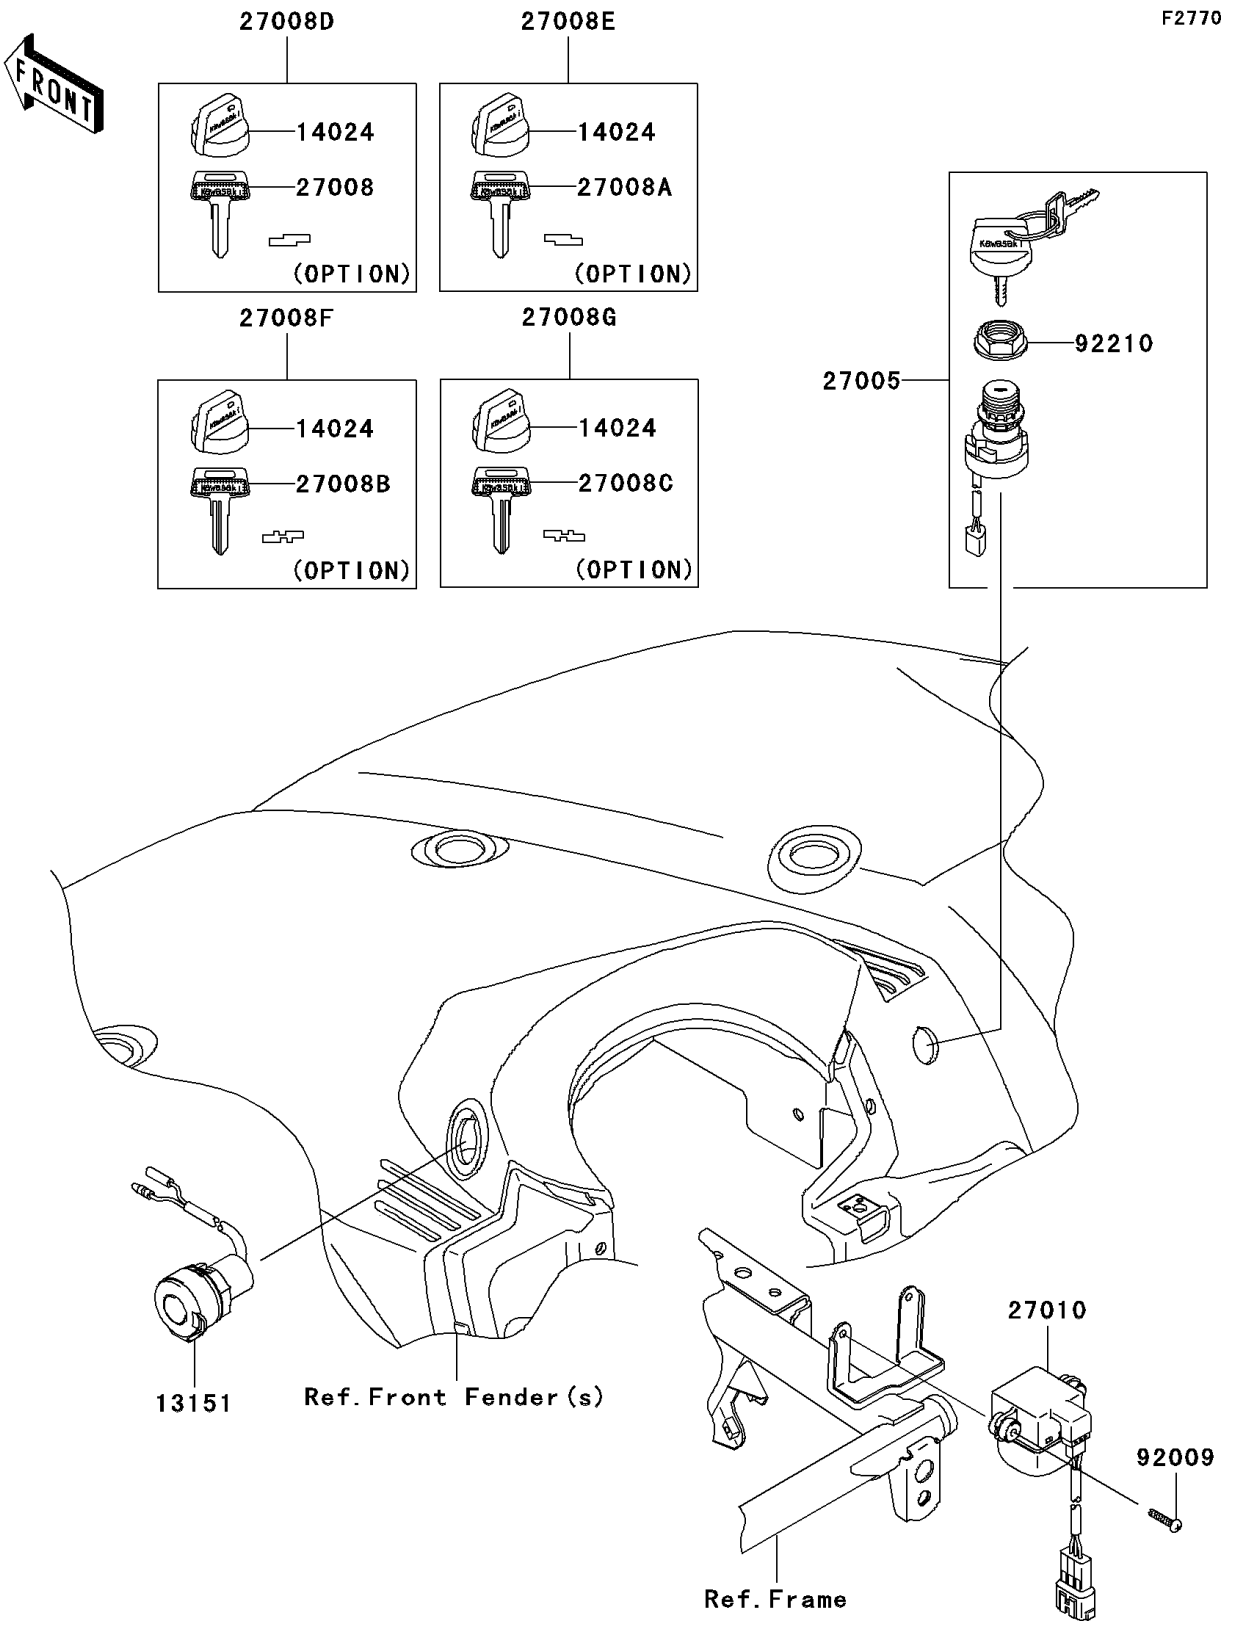

2008 Brute Force® 650 4x4 PARTS DIAGRAM

Ignition Switch

2008 Brute Force® 650 4x4 PARTS LIST

Ignition Switch

ITEM NAME	PART NUMBER	QUANTITY
SWITCH-COMP,D.C.TERMINAL (Ref # 13151)	13151-0003	1
COVER,KEY (Ref # 14024)	14024-1551	4
SWITCH-ASSY-IGNITION (Ref # 27005)	27005-1267	1
KEY-LOCK,BLANK (Ref # 27008)	27008-1041	1
KEY-LOCK,BLANK (Ref # 27008A)	27008-1042	1
KEY-LOCK,BLANK (Ref # 27008B)	27008-1043	1
KEY-LOCK,BLANK (Ref # 27008C)	27008-1044	1
KEY-LOCK,BLANK,W/COVER (Ref # 27008D)	27008-1132	1
KEY-LOCK,BLANK,W/COVER (Ref # 27008E)	27008-1133	1
KEY-LOCK,BLANK,W/COVER (Ref # 27008F)	27008-1134	1
KEY-LOCK,BLANK,W/COVER (Ref # 27008G)	27008-1135	1
SWITCH,INVERT SENSOR (Ref # 27010)	27010-1421	1
SCREW,4X20 (Ref # 92009)	92009-1897	2
NUT,IGNITION SWITCH (Ref # 92210)	92210-1109	1