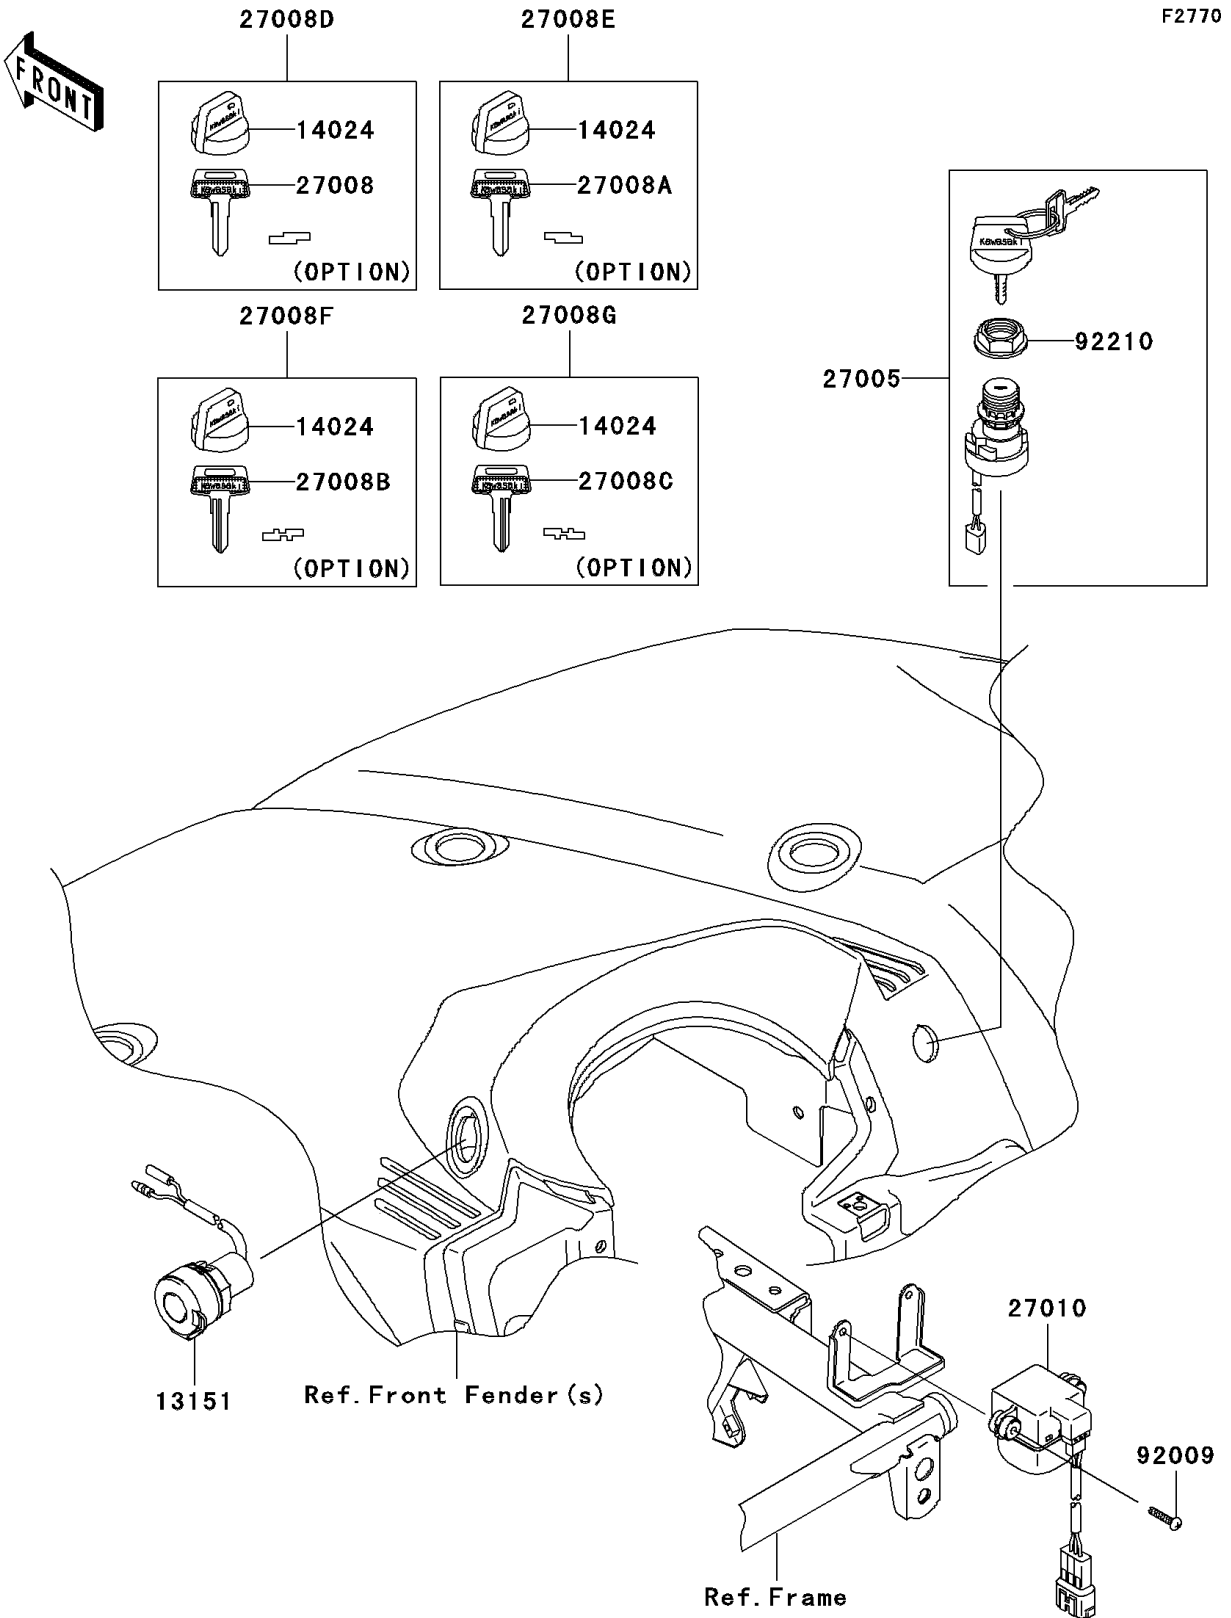

2008 Brute Force® 650 4x4 PARTS DIAGRAM

Ignition Switch

2008 Brute Force® 650 4x4 PARTS LIST

Ignition Switch

ITEM NAME	PART NUMBER	QUANTITY
SWITCH-COMP,D.C.TERMINAL (Ref # 13151)	13151-0003	1
COVER,KEY (Ref # 14024)	14024-1551	4
SWITCH-ASSY-IGNITION (Ref # 27005)	27005-1267	1
KEY-LOCK,BLANK (Ref # 27008)	27008-1041	1
KEY-LOCK,BLANK (Ref # 27008A)	27008-1042	1
KEY-LOCK,BLANK (Ref # 27008B)	27008-1043	1
KEY-LOCK,BLANK (Ref # 27008C)	27008-1044	1
KEY-LOCK,BLANK,W/COVER (Ref # 27008D)	27008-1132	1
KEY-LOCK,BLANK,W/COVER (Ref # 27008E)	27008-1133	1
KEY-LOCK,BLANK,W/COVER (Ref # 27008F)	27008-1134	1
KEY-LOCK,BLANK,W/COVER (Ref # 27008G)	27008-1135	1
SWITCH,INVERT SENSOR (Ref # 27010)	27010-1421	1
SCREW,4X20 (Ref # 92009)	92009-1897	2
NUT,IGNITION SWITCH (Ref # 92210)	92210-1109	1