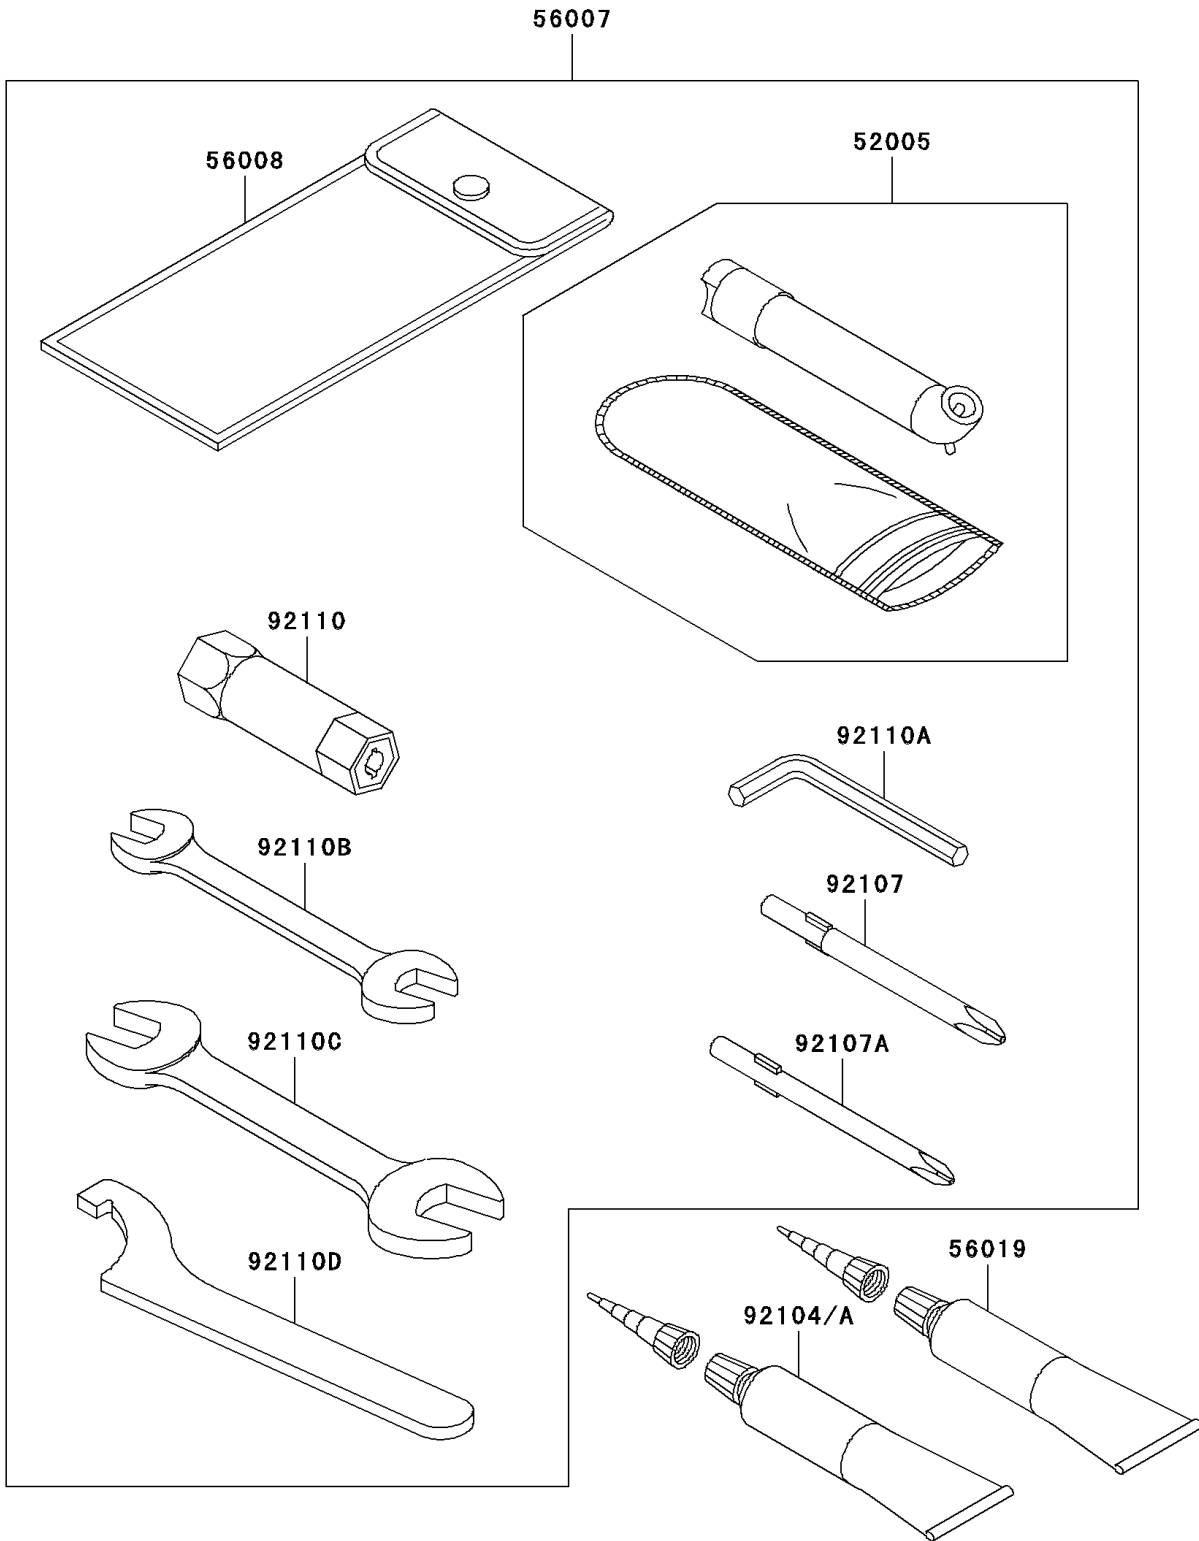

2008 Brute Force® 650 4x4 PARTS DIAGRAM

Owner's Tools

F2810

2008 Brute Force® 650 4x4 PARTS LIST

Owner's Tools

ITEM NAME	PART NUMBER	QUANTITY
GAUGE,AIR (Ref # 52005)	52005-1082	1
TOOL-KIT (Ref # 56007)	56007-1494	1
BAG,TOOL (Ref # 56008)	56008-1007	1
GASKET-LIQUID,TB1211,WHITE (Ref # 56019)	56019-120	1
GASKET-LIQUID,TB1216,GRAY (Ref # 92104)	92104-1063	1
GASKET-LIQUID,TB1215,GRAY (Ref # 92104A)	92104-1065	1
TOOL-DRIVER,#3PHILLIPS (Ref # 92107)	92107-005	1
TOOL-DRIVER,#2PHILLIPS (Ref # 92107A)	92107-1053	1
TOOL-WRENCH,BOX,16MM (Ref # 92110)	92110-1116	1
TOOL-WRENCH,ALLEN,3MM (Ref # 92110A)	92110-1140	1
TOOL-WRENCH,OPEN END,10X12 (Ref # 92110B)	92110-1152	1
TOOL-WRENCH,OPEN END,14X17 (Ref # 92110C)	92110-1153	1
TOOL-WRENCH,HOOK (Ref # 92110D)	92110-1173	1