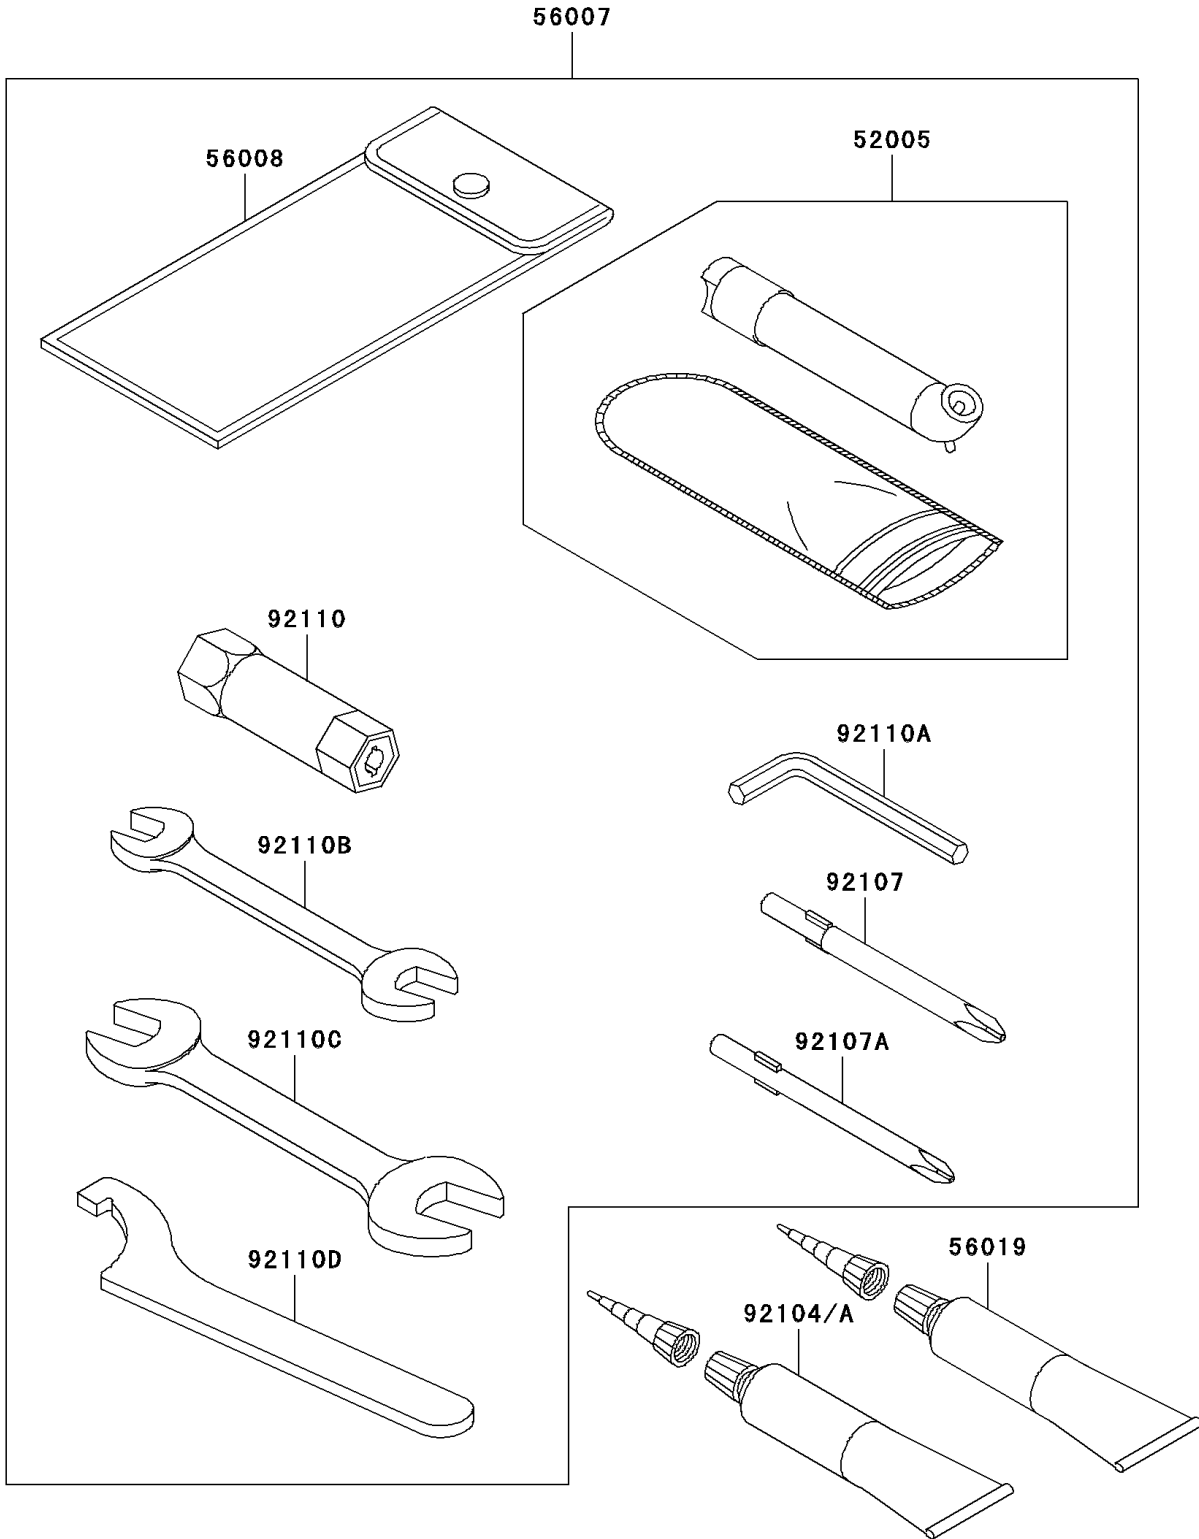

2008 Brute Force® 650 4x4 PARTS DIAGRAM

Owner's Tools

F2810

2008 Brute Force® 650 4x4 PARTS LIST

Owner's Tools

ITEM NAME	PART NUMBER	QUANTITY
GAUGE,AIR (Ref # 52005)	52005-1082	1
TOOL-KIT (Ref # 56007)	56007-1494	1
BAG,TOOL (Ref # 56008)	56008-1007	1
GASKET-LIQUID,TB1211,WHITE (Ref # 56019)	56019-120	1
GASKET-LIQUID,TB1216,GRAY (Ref # 92104)	92104-1063	1
GASKET-LIQUID,TB1215,GRAY (Ref # 92104A)	92104-1065	1
TOOL-DRIVER,#3PHILLIPS (Ref # 92107)	92107-005	1
TOOL-DRIVER,#2PHILLIPS (Ref # 92107A)	92107-1053	1
TOOL-WRENCH,BOX,16MM (Ref # 92110)	92110-1116	1
TOOL-WRENCH,ALLEN,3MM (Ref # 92110A)	92110-1140	1
TOOL-WRENCH,OPEN END,10X12 (Ref # 92110B)	92110-1152	1
TOOL-WRENCH,OPEN END,14X17 (Ref # 92110C)	92110-1153	1
TOOL-WRENCH,HOOK (Ref # 92110D)	92110-1173	1