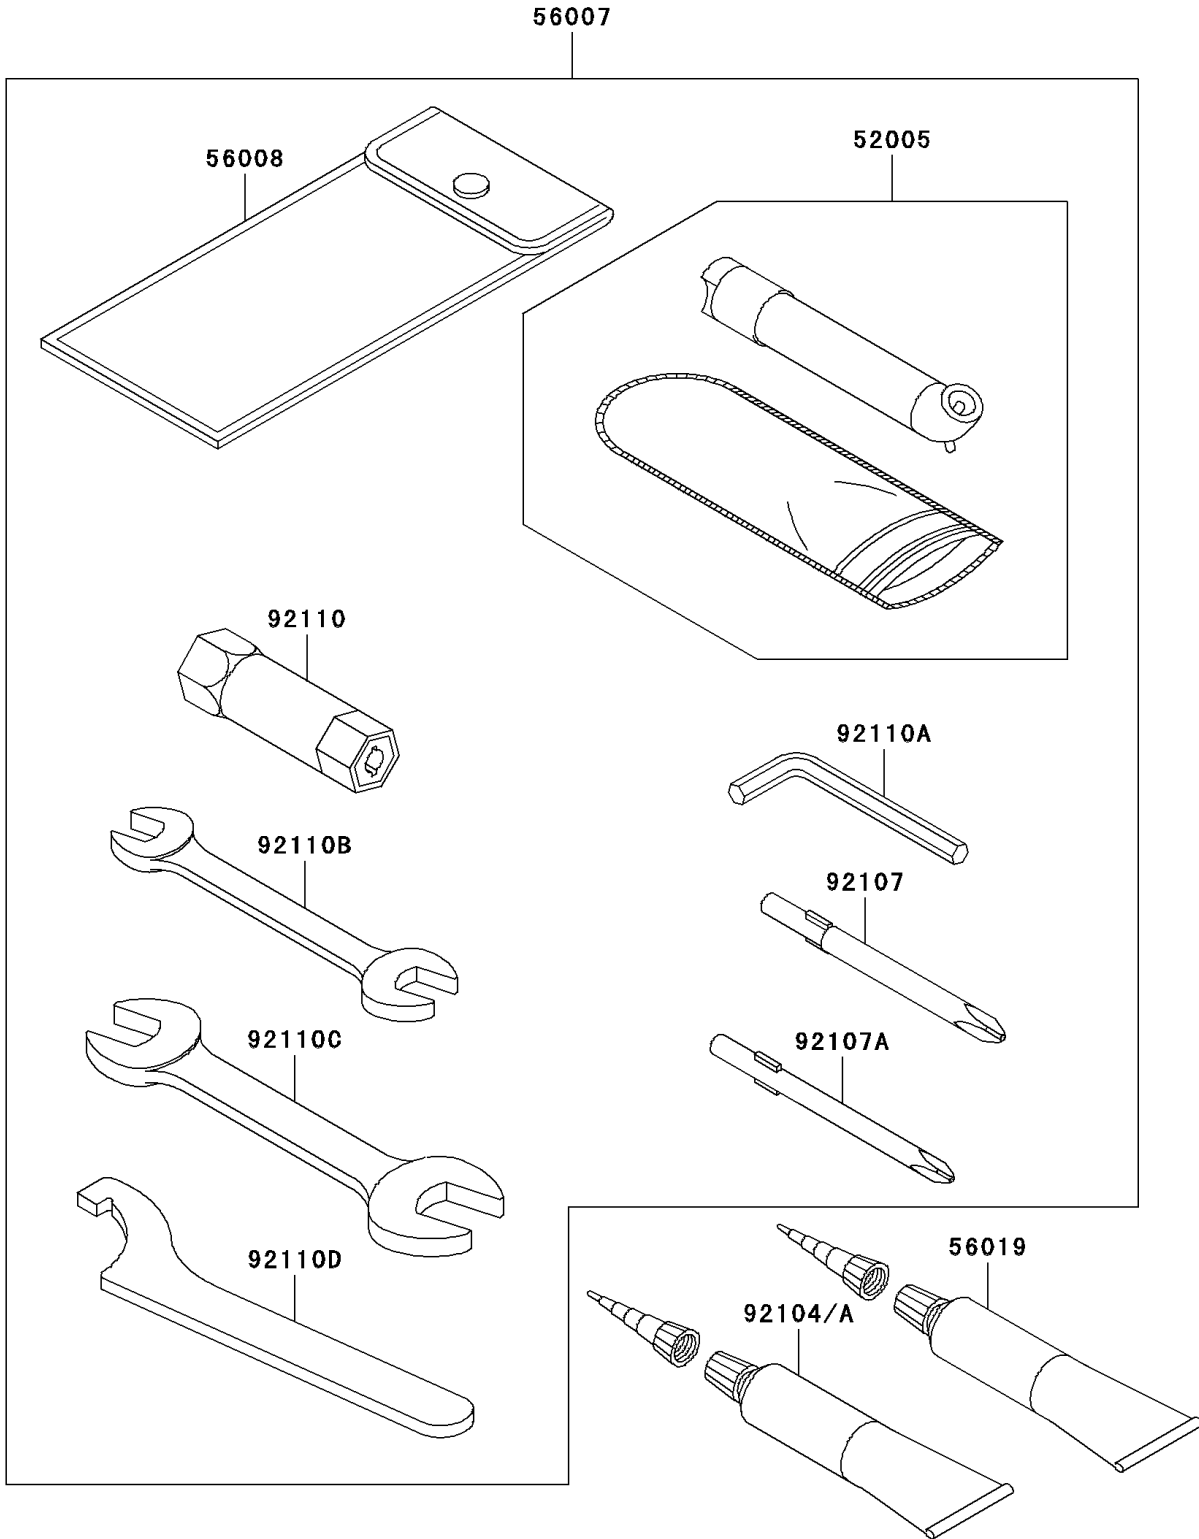

# 2009 Brute Force® 650 4x4 PARTS DIAGRAM

Owner's Tools

F2810

## 2009 Brute Force® 650 4x4 PARTS LIST

### Owner's Tools

ITEM NAME	PART NUMBER	QUANTITY
GAUGE,AIR (Ref # 52005)	52005-1082	1
TOOL-KIT (Ref # 56007)	56007-1494	1
BAG,TOOL (Ref # 56008)	56008-1007	1
GASKET-LIQUID,TB1211,WHITE (Ref # 56019)	56019-120	1
GASKET-LIQUID,TB1216,GRAY (Ref # 92104)	92104-1063	1
GASKET-LIQUID,TB1215,GRAY (Ref # 92104A)	92104-1065	1
TOOL-DRIVER,#3PHILLIPS (Ref # 92107)	92107-005	1
TOOL-DRIVER,#2PHILLIPS (Ref # 92107A)	92107-1053	1
TOOL-WRENCH,BOX,16MM (Ref # 92110)	92110-1116	1
TOOL-WRENCH,ALLEN,3MM (Ref # 92110A)	92110-1140	1
TOOL-WRENCH,OPEN END,10X12 (Ref # 92110B)	92110-1152	1
TOOL-WRENCH,OPEN END,14X17 (Ref # 92110C)	92110-1153	1
TOOL-WRENCH,HOOK (Ref # 92110D)	92110-1173	1