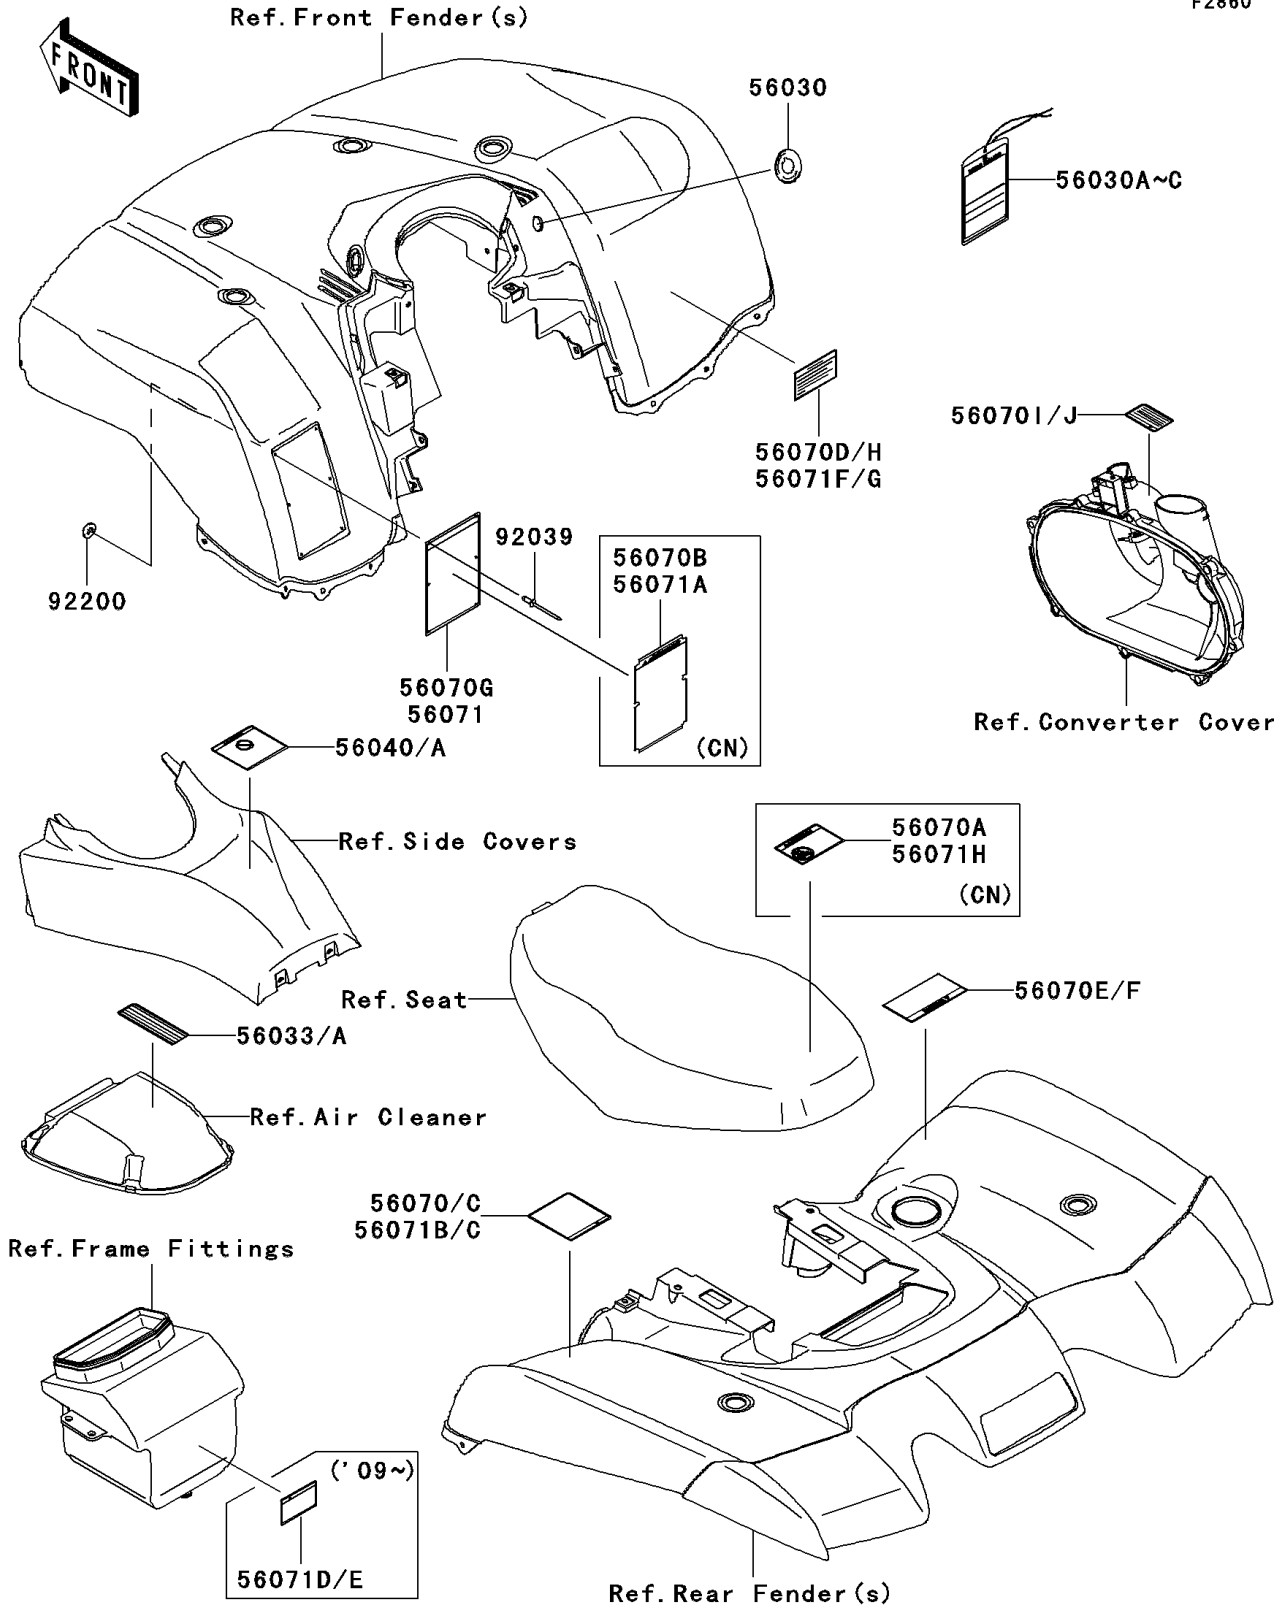

2006 Brute Force 650 4x4 PARTS DIAGRAM

Labels

F2860

2006 Brute Force 650 4x4 PARTS LIST

Labels

| ITEM NAME | PART NUMBER | QUANTITY |
|--|-------------|----------|
| LABEL,IGNITION SWITCH (Ref # 56030) | 56030-0014 | 1 |
| LABEL-MANUAL,AIR CLEANER (Ref # 56033A) | 56033-1263 | 1 |
| LABEL-WARNING,UNDER 16 (Ref # 56040) | 56040-1276 | 1 |
| LABEL-WARNING,TIRE&MAX LOAD (Ref # 56070) | 56070-0014 | 1 |
| LABEL-WARNING,DRIVE BELT (Ref # 56070E) | 56070-0038 | 1 |
| LABEL-WARNING,SERIOUS INJURY (Ref # 56070G) | 56070-1151 | 1 |
| LABEL-WARNING,SHIFT LEVER (Ref # 56070H) | 56070-1170 | 1 |
| LABEL-WARNING,CVT COVER (Ref # 56070I) | 56070-1269 | 1 |
| RIVET,3.2X8 (Ref # 92039) | 92039-3763 | 6 |
| WASHER,3.5X8X1 (Ref # 92200) | 92200-1251 | 6 |
| LABEL,HANGTAG (Ref # 56030A) | 56030-0047 | 1 |
| LABEL-WARNING,AGE (Ref # 56040A) | 56040-1325 | 1 |
| LABEL-WARNING,NO PASSENGER (Ref # 56070A) | 56070-0018 | 1 |
| LABEL-WARNING,GENERAL (Ref # 56070B) | 56070-0019 | 1 |
| LABEL-WARNING,TIRE&MAX LOAD (Ref # 56070C) | 56070-0025 | 1 |
| LABEL-WARNING,SHIFT LEVER(FRENCH) (Ref # 56070D) | 56070-0037 | 1 |
| LABEL-WARNING,DRIVE BELT(FRENCH) (Ref # 56070F) | 56070-0039 | 1 |
| LABEL-WARNING,CVT COVER(FRENCH) (Ref # 56070J) | 56070-1271 | 1 |