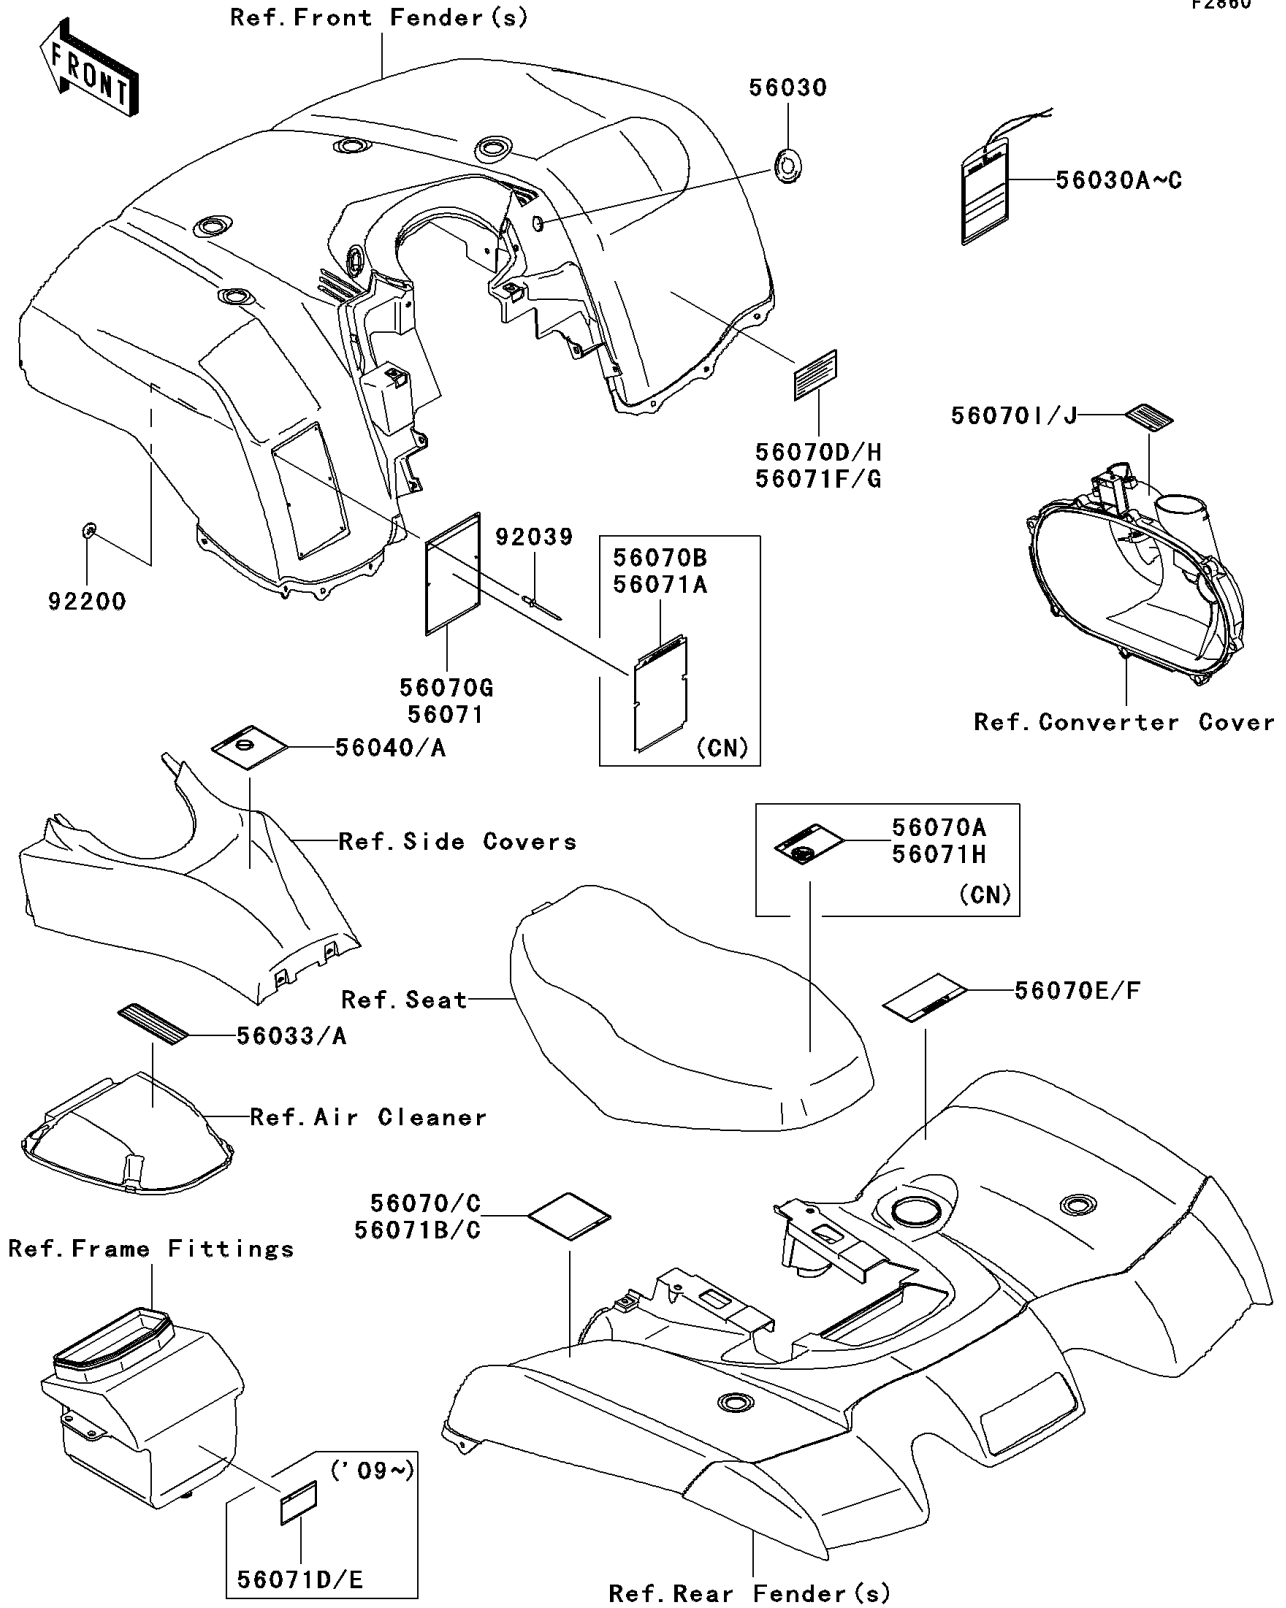

2007 Brute Force 650 4x4 PARTS DIAGRAM

Labels

F2860

2007 Brute Force 650 4x4 PARTS LIST

Labels

ITEM NAME	PART NUMBER	QUANTITY
LABEL,IGNITION SWITCH (Ref # 56030)	56030-0014	1
LABEL-MANUAL,AIR CLEANER (Ref # 56033A)	56033-1263	1
LABEL-WARNING,UNDER 16 (Ref # 56040)	56040-1276	1
LABEL-WARNING,TIRE&MAX LOAD (Ref # 56070)	56070-0014	1
LABEL-WARNING,DRIVE BELT (Ref # 56070E)	56070-0038	1
LABEL-WARNING,SERIOUS INJURY (Ref # 56070G)	56070-1151	1
LABEL-WARNING,SHIFT LEVER (Ref # 56070H)	56070-1170	1
LABEL-WARNING,CVT COVER (Ref # 56070I)	56070-1269	1
RIVET,3.2X8 (Ref # 92039)	92039-3763	6
WASHER,3.5X8X1 (Ref # 92200)	92200-1251	6
LABEL,HANGTAG (Ref # 56030A)	56030-0047	1
LABEL-WARNING,AGE (Ref # 56040A)	56040-1325	1
LABEL-WARNING,NO PASSENGER (Ref # 56070A)	56070-0018	1
LABEL-WARNING,GENERAL (Ref # 56070B)	56070-0019	1
LABEL-WARNING,TIRE&MAX LOAD (Ref # 56070C)	56070-0025	1
LABEL-WARNING,SHIFT LEVER(FRENCH) (Ref # 56070D)	56070-0037	1
LABEL-WARNING,DRIVE BELT(FRENCH) (Ref # 56070F)	56070-0039	1
LABEL-WARNING,CVT COVER(FRENCH) (Ref # 56070J)	56070-1271	1