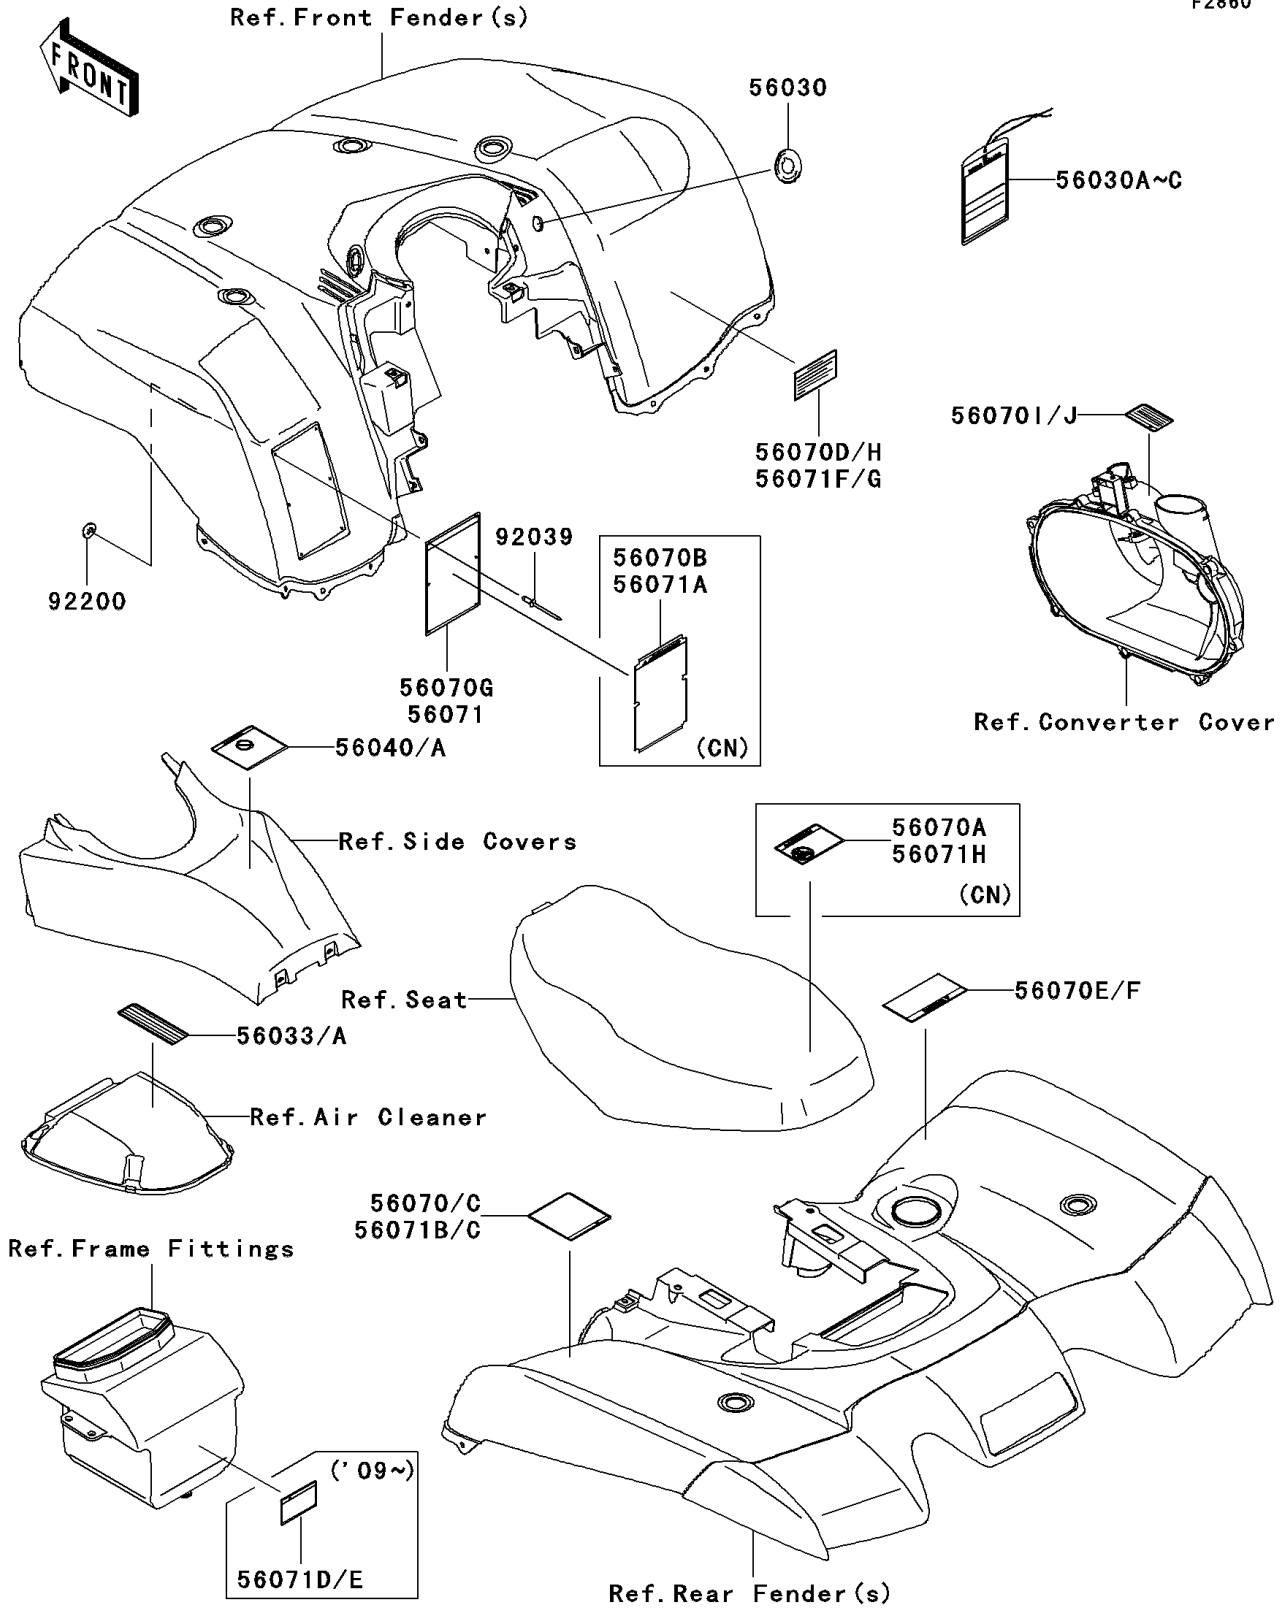

2008 Brute Force® 650 4x4 PARTS DIAGRAM

Labels

F2860

2008 Brute Force® 650 4x4 PARTS LIST

Labels

ITEM NAME	PART NUMBER	QUANTITY
LABEL,IGNITION SWITCH (Ref # 56030)	56030-0014	1
LABEL-MANUAL,AIR CLEANER (Ref # 56033A)	56033-1263	1
LABEL-WARNING,UNDER 16 (Ref # 56040)	56040-1276	1
LABEL-WARNING,TIRE&MAX LOAD (Ref # 56070)	56070-0014	1
LABEL-WARNING,DRIVE BELT (Ref # 56070E)	56070-0038	1
LABEL-WARNING,SERIOUS INJURY (Ref # 56070G)	56070-1151	1
LABEL-WARNING,SHIFT LEVER (Ref # 56070H)	56070-1170	1
LABEL-WARNING,CVT COVER (Ref # 56070I)	56070-1269	1
RIVET,3.2X8 (Ref # 92039)	92039-3763	6
WASHER,3.5X8X1 (Ref # 92200)	92200-1251	6
LABEL,HANGTAG (Ref # 56030A)	56030-0047	1
LABEL-WARNING,AGE (Ref # 56040A)	56040-1325	1
LABEL-WARNING,NO PASSENGER (Ref # 56070A)	56070-0018	1
LABEL-WARNING,GENERAL (Ref # 56070B)	56070-0019	1
LABEL-WARNING,TIRE&MAX LOAD (Ref # 56070C)	56070-0025	1
LABEL-WARNING,SHIFT LEVER(FRENCH) (Ref # 56070D)	56070-0037	1
LABEL-WARNING,DRIVE BELT(FRENCH) (Ref # 56070F)	56070-0039	1
LABEL-WARNING,CVT COVER(FRENCH) (Ref # 56070J)	56070-1271	1