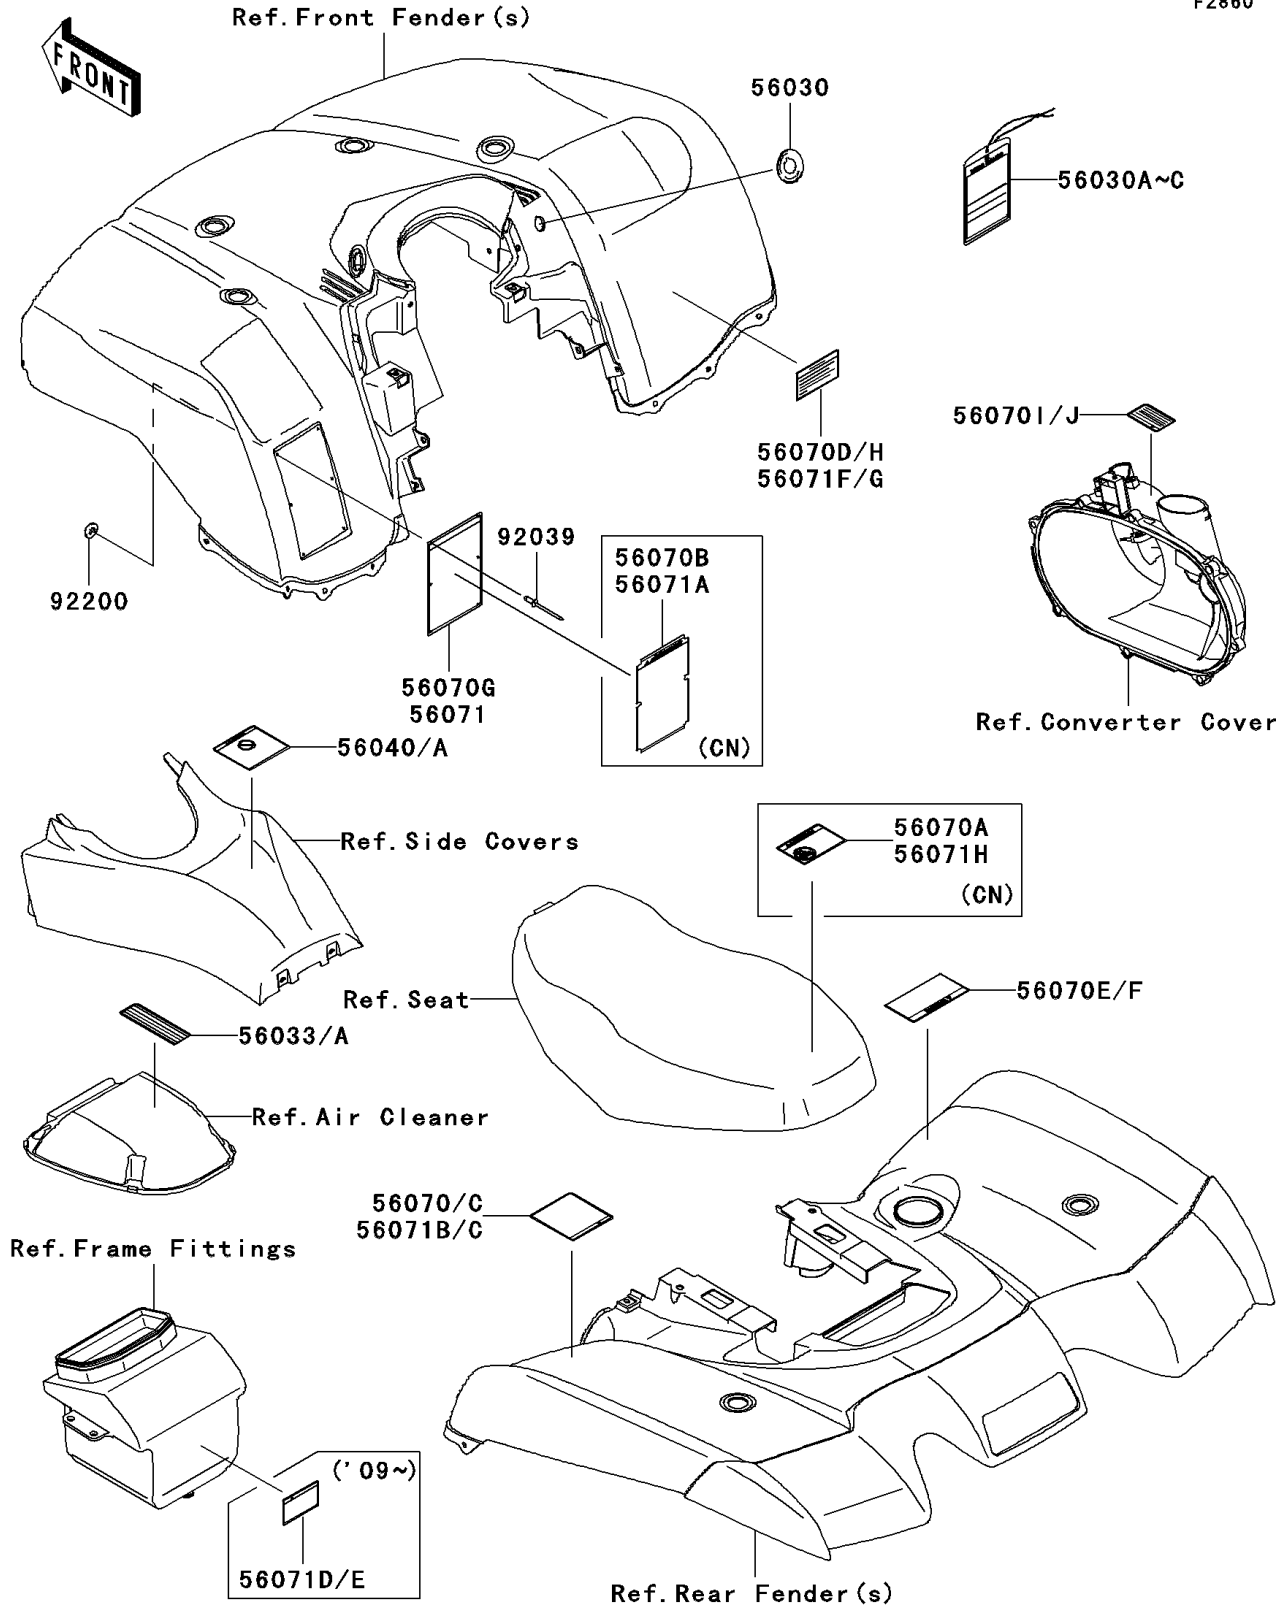

2009 Brute Force® 650 4x4 PARTS DIAGRAM

Labels

F2860

2009 Brute Force® 650 4x4 PARTS LIST

Labels

ITEM NAME	PART NUMBER	QUANTITY
LABEL,IGNITION SWITCH (Ref # 56030)	56030-0014	1
LABEL,HANGTAG (Ref # 56030B)	56030-0194	1
LABEL-MANUAL,AIR CLEANER (Ref # 56033A)	56033-1263	1
LABEL-WARNING,UNDER 16 (Ref # 56040)	56040-1276	1
LABEL-WARNING,DRIVE BELT (Ref # 56070E)	56070-0038	1
LABEL-WARNING,CVT COVER (Ref # 56070I)	56070-1269	1
LABEL-WARNING,SERIOUS INJURY (Ref # 56071)	56071-0057	1
LABEL-WARNING,TIRE&MAX LOAD (Ref # 56071B)	56071-0075	1
LABEL-WARNING,TOWING (Ref # 56071D)	56071-0079	1
LABEL-WARNING,SHIFT LEVER (Ref # 56071F)	56071-0090	1
RIVET,3.2X8 (Ref # 92039)	92039-3763	6
WASHER,3.5X8X1 (Ref # 92200)	92200-1251	6
LABEL,HANGTAG (Ref # 56030C)	56030-0197	1
LABEL-WARNING,AGE (Ref # 56040A)	56040-1325	1
LABEL-WARNING,DRIVE BELT(FRENCH) (Ref # 56070F)	56070-0039	1
LABEL-WARNING,CVT COVER(FRENCH) (Ref # 56070J)	56070-1271	1
LABEL-WARNING,GENERAL (Ref # 56071A)	56071-0059	1
LABEL-WARNING,TIRE INFO (Ref # 56071C)	56071-0076	1
LABEL-WARNING,TRAILER TOWING (Ref # 56071E)	56071-0080	1
LABEL-WARNING,SHIFT LEVER(FRENCH) (Ref # 56071G)	56071-0092	1
LABEL-WARNING,NO PASSENGER (Ref # 56071H)	56071-0097	1