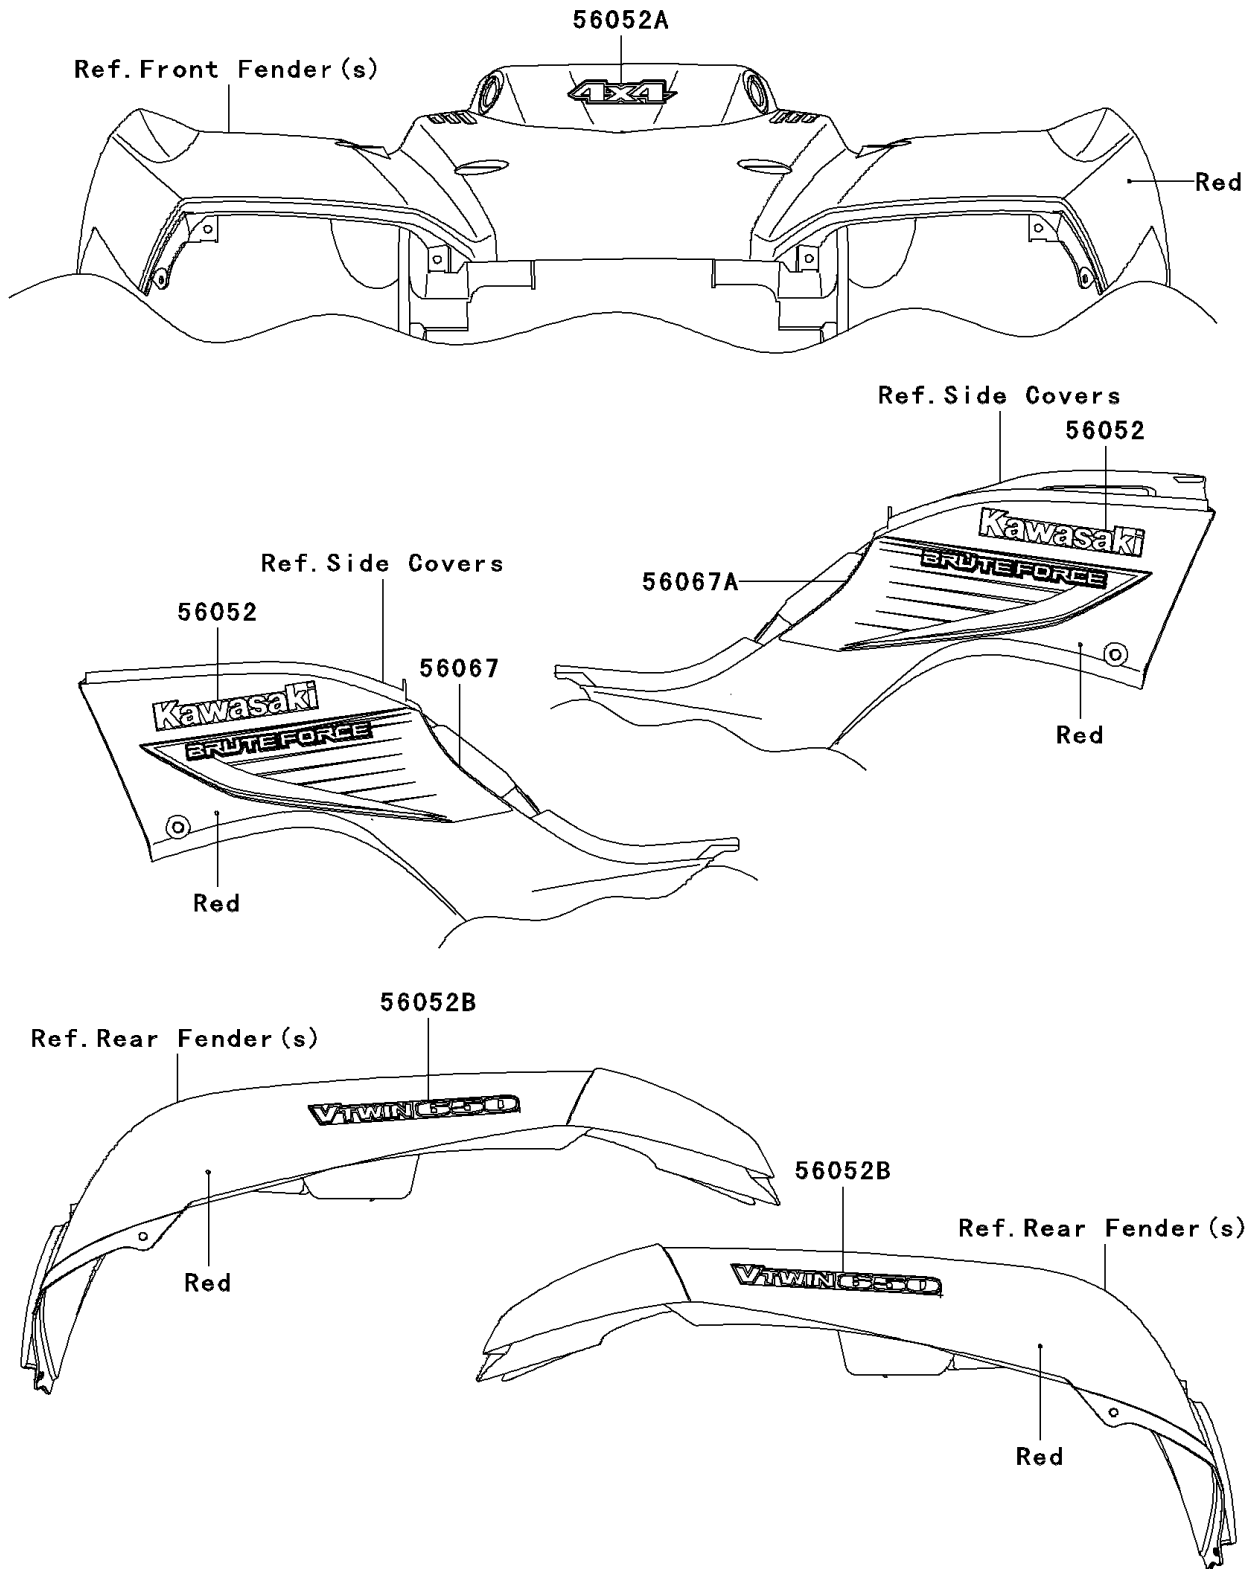

2006 Brute Force 650 4x4 PARTS DIAGRAM

Decals(Red)(D6F)

F2861

2006 Brute Force 650 4x4 PARTS LIST

Decals(Red)(D6F)

ITEM NAME	PART NUMBER	QUANTITY
MARK,SIDE COVER,KAWASAKI (Ref # 56052)	56052-0145	2
MARK,FR FENDER,4X4 (Ref # 56052A)	56052-0547	1
MARK,RR FENDER,V TWIN 650 (Ref # 56052B)	56052-0712	2
PATTERN,SIDE COVER,LH (Ref # 56067)	56067-0343	1
PATTERN,SIDE COVER,RH (Ref # 56067A)	56067-0344	1