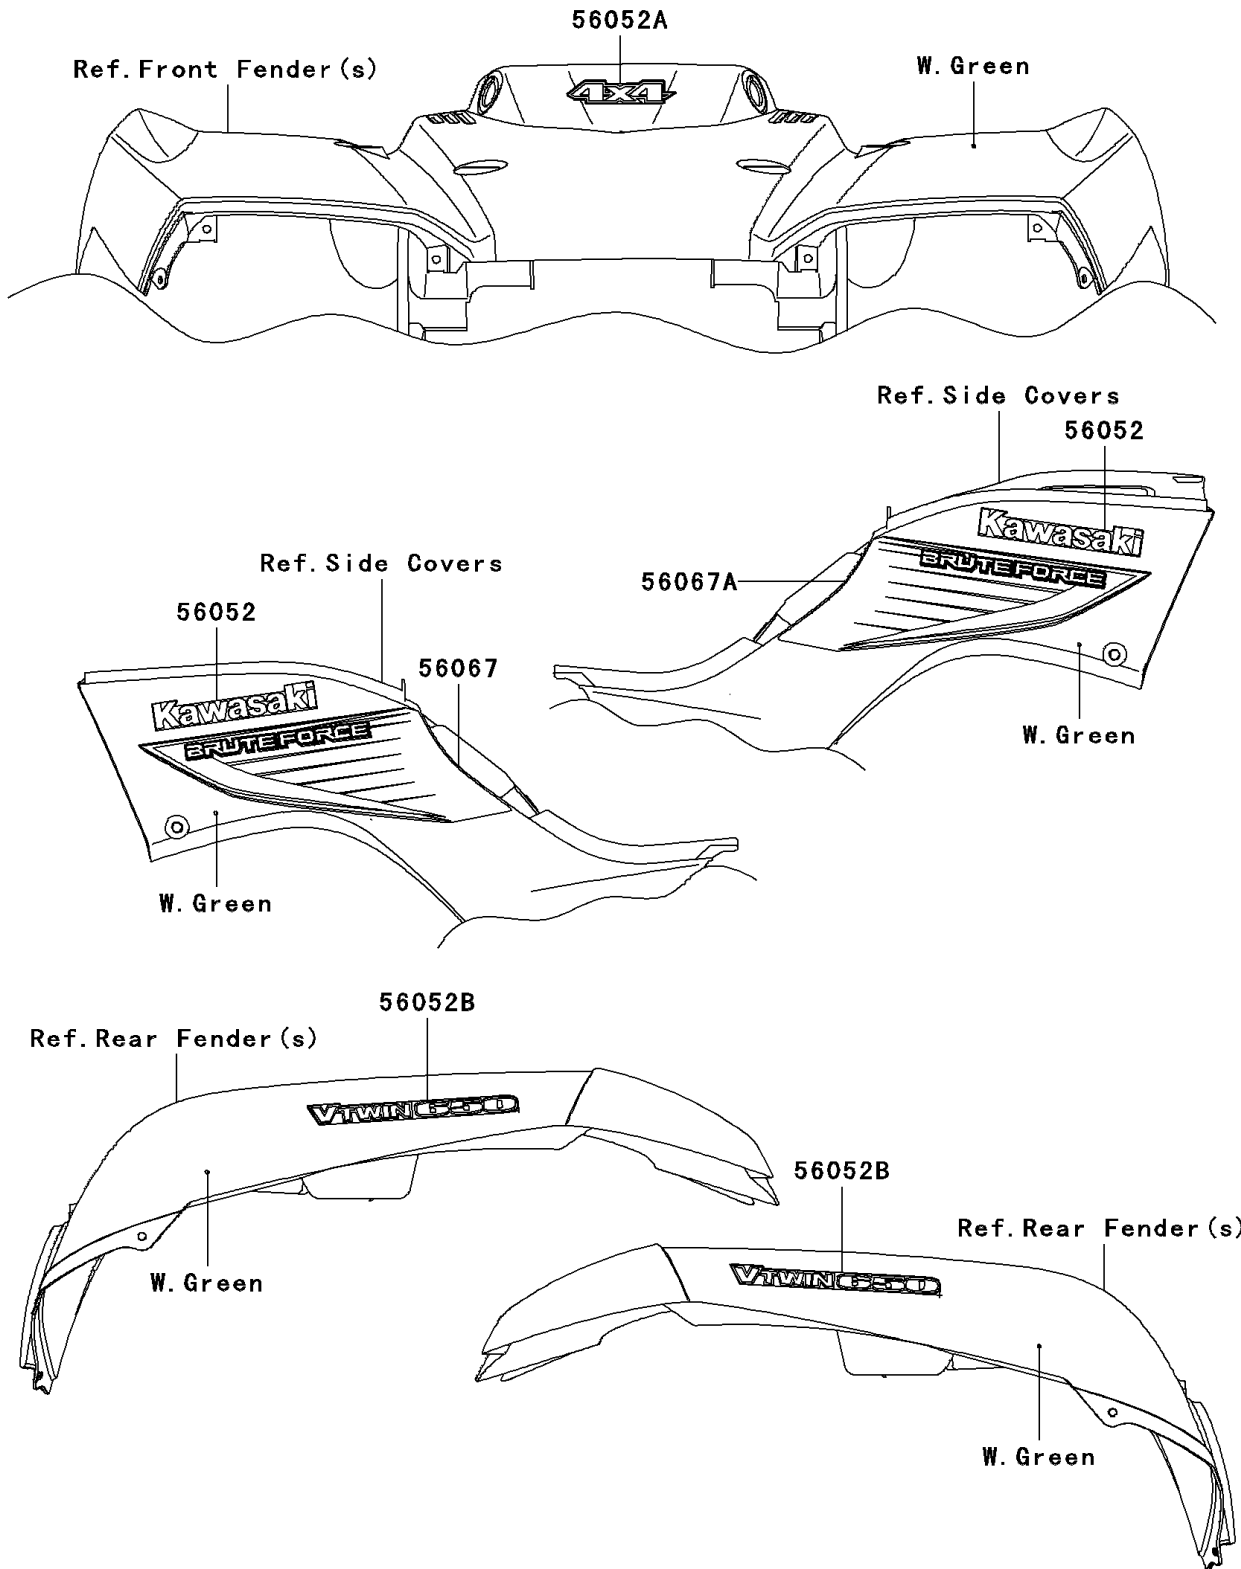

2006 Brute Force 650 4x4 PARTS DIAGRAM

Decals(W.Green)(D6F)

F2861A

2006 Brute Force 650 4x4 PARTS LIST

Decals(W.Green)(D6F)

ITEM NAME	PART NUMBER	QUANTITY
MARK,SIDE COVER,KAWASAKI (Ref # 56052)	56052-0542	2
MARK,FR FENDER,4X4 (Ref # 56052A)	56052-0544	1
MARK,RR FENDER,V TWIN 650 (Ref # 56052B)	56052-0711	2
PATTERN,FUEL TANK COVER,LH (Ref # 56067)	56067-0341	1
PATTERN,FUEL TANK COVER,RH (Ref # 56067A)	56067-0342	1