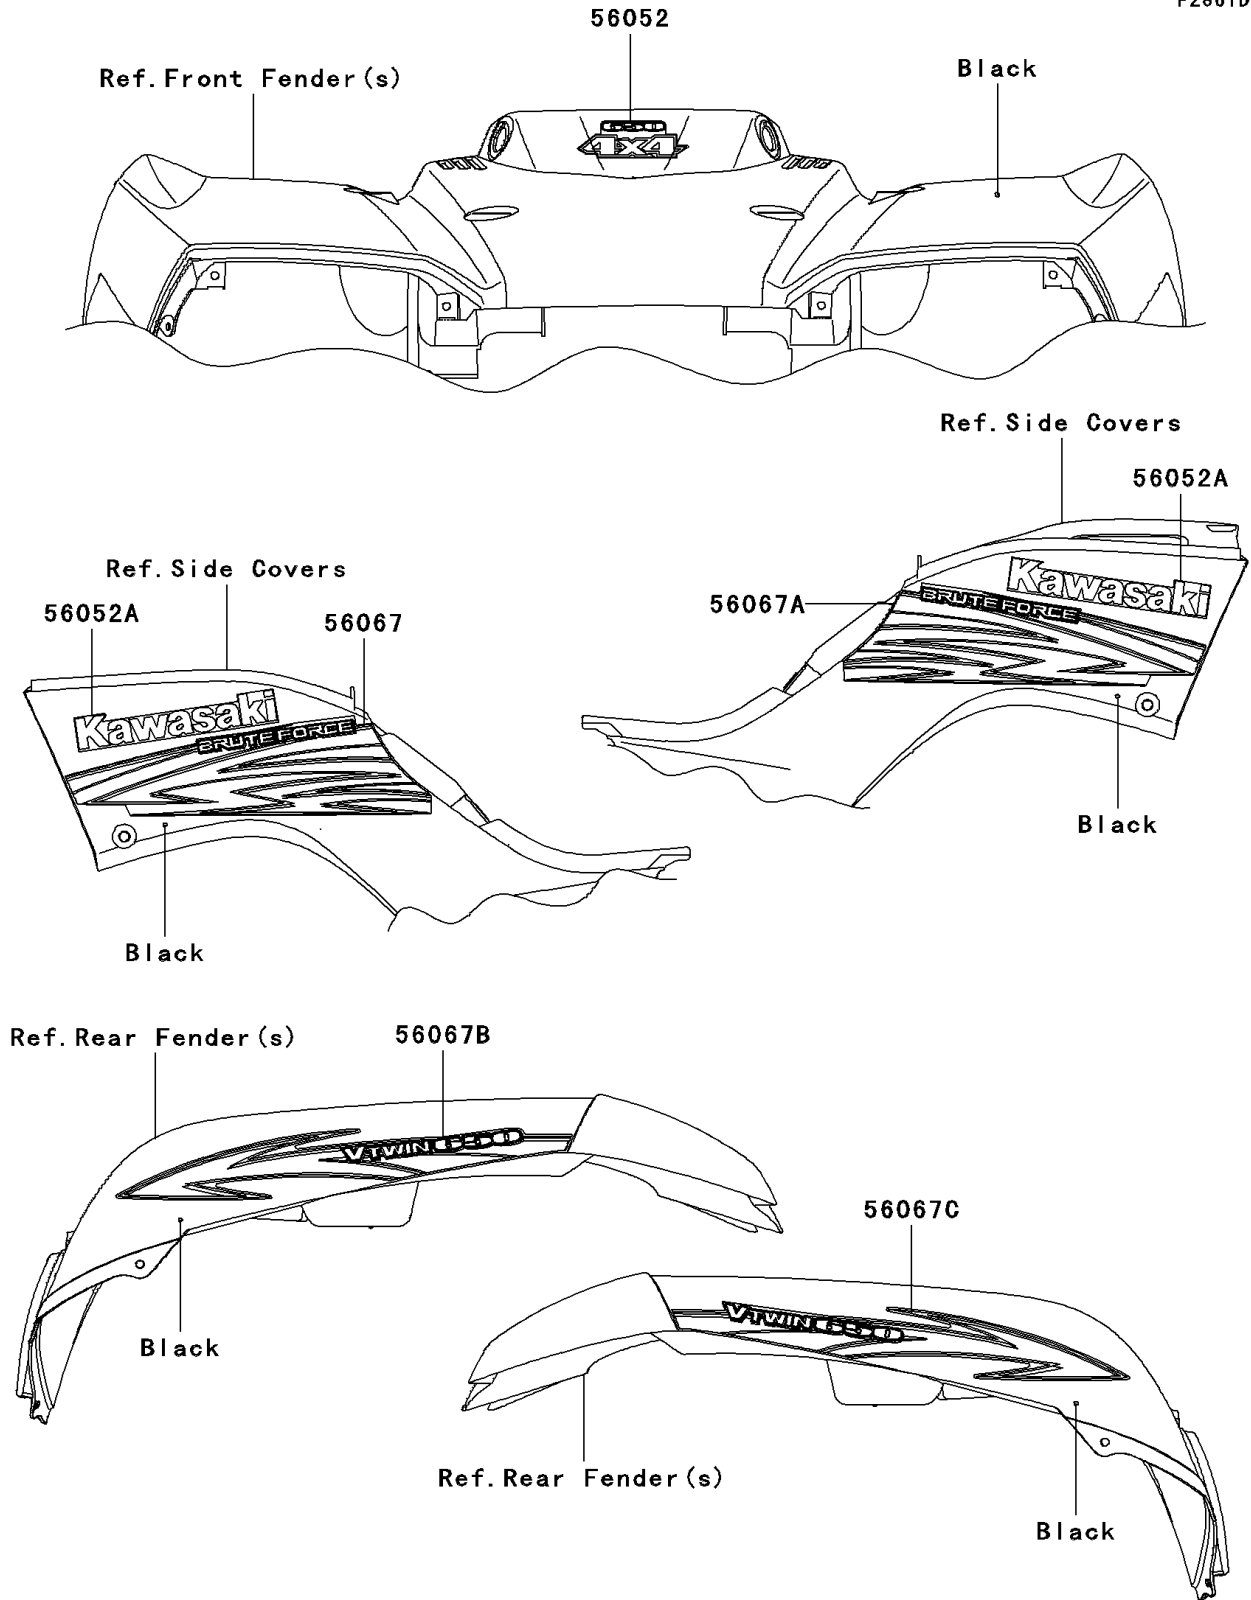

2007 Brute Force 650 4x4 PARTS DIAGRAM

Decals(Black)(D7F)

F2861D

2007 Brute Force 650 4x4 PARTS LIST

Decals(Black)(D7F)

ITEM NAME	PART NUMBER	QUANTITY
MARK,FR FENDER,650 4X4 (Ref # 56052)	56052-0906	1
MARK,SIDE COVER,KAWASAKI (Ref # 56052A)	56052-0947	2
PATTERN,SIDE COVER,LH (Ref # 56067)	56067-1301	1
PATTERN,SIDE COVER,RH (Ref # 56067A)	56067-1302	1
PATTERN,RR FENDER,LH (Ref # 56067B)	56067-1303	1
PATTERN,RR FENDER,RH (Ref # 56067C)	56067-1304	1