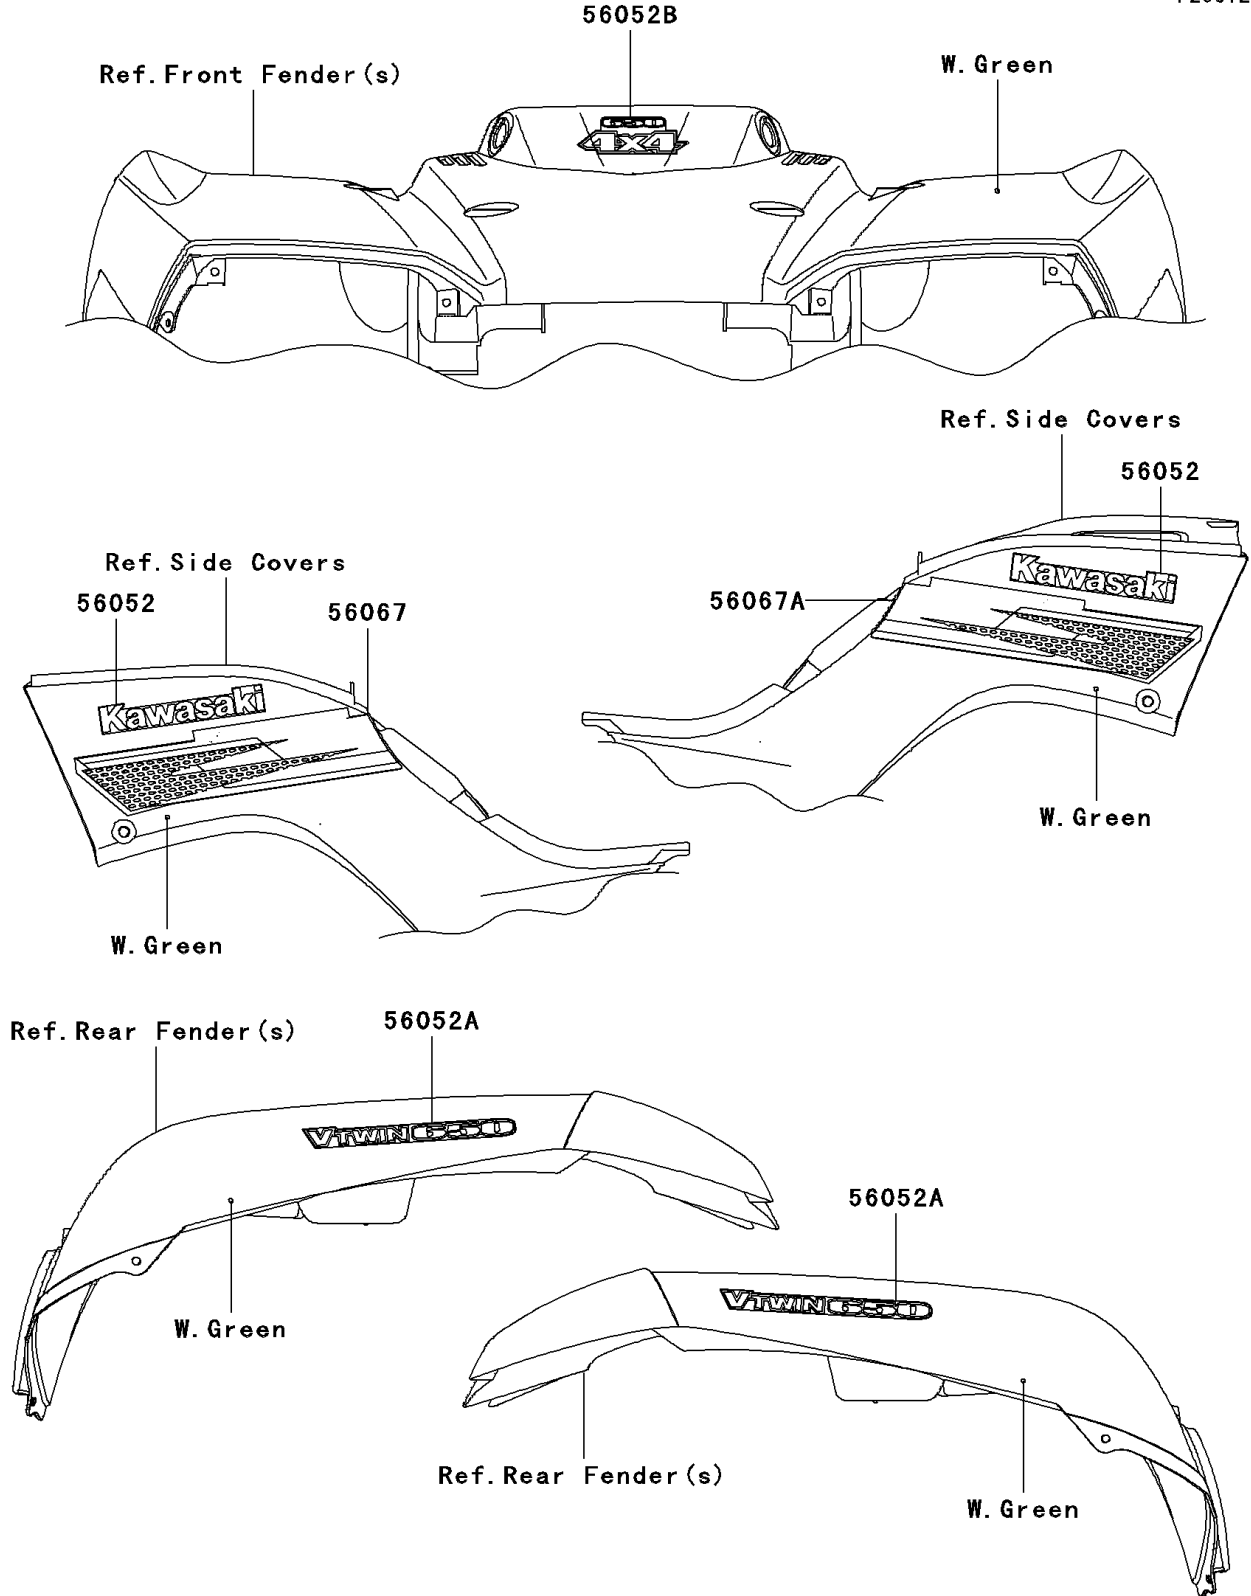

2007 Brute Force 650 4x4 PARTS DIAGRAM

Decals(W.Green)(D7F)

F2861E

2007 Brute Force 650 4x4 PARTS LIST

Decals(W.Green)(D7F)

ITEM NAME	PART NUMBER	QUANTITY
MARK,SIDE COVER,KAWASAKI (Ref # 56052)	56052-0542	2
MARK,RR FENDER,V TWIN 650 (Ref # 56052A)	56052-0892	2
MARK,FR FENDER,650 4X4 (Ref # 56052B)	56052-0906	1
PATTERN,SIDE COVER,LH (Ref # 56067)	56067-0913	1
PATTERN,SIDE COVER,RH (Ref # 56067A)	56067-0914	1