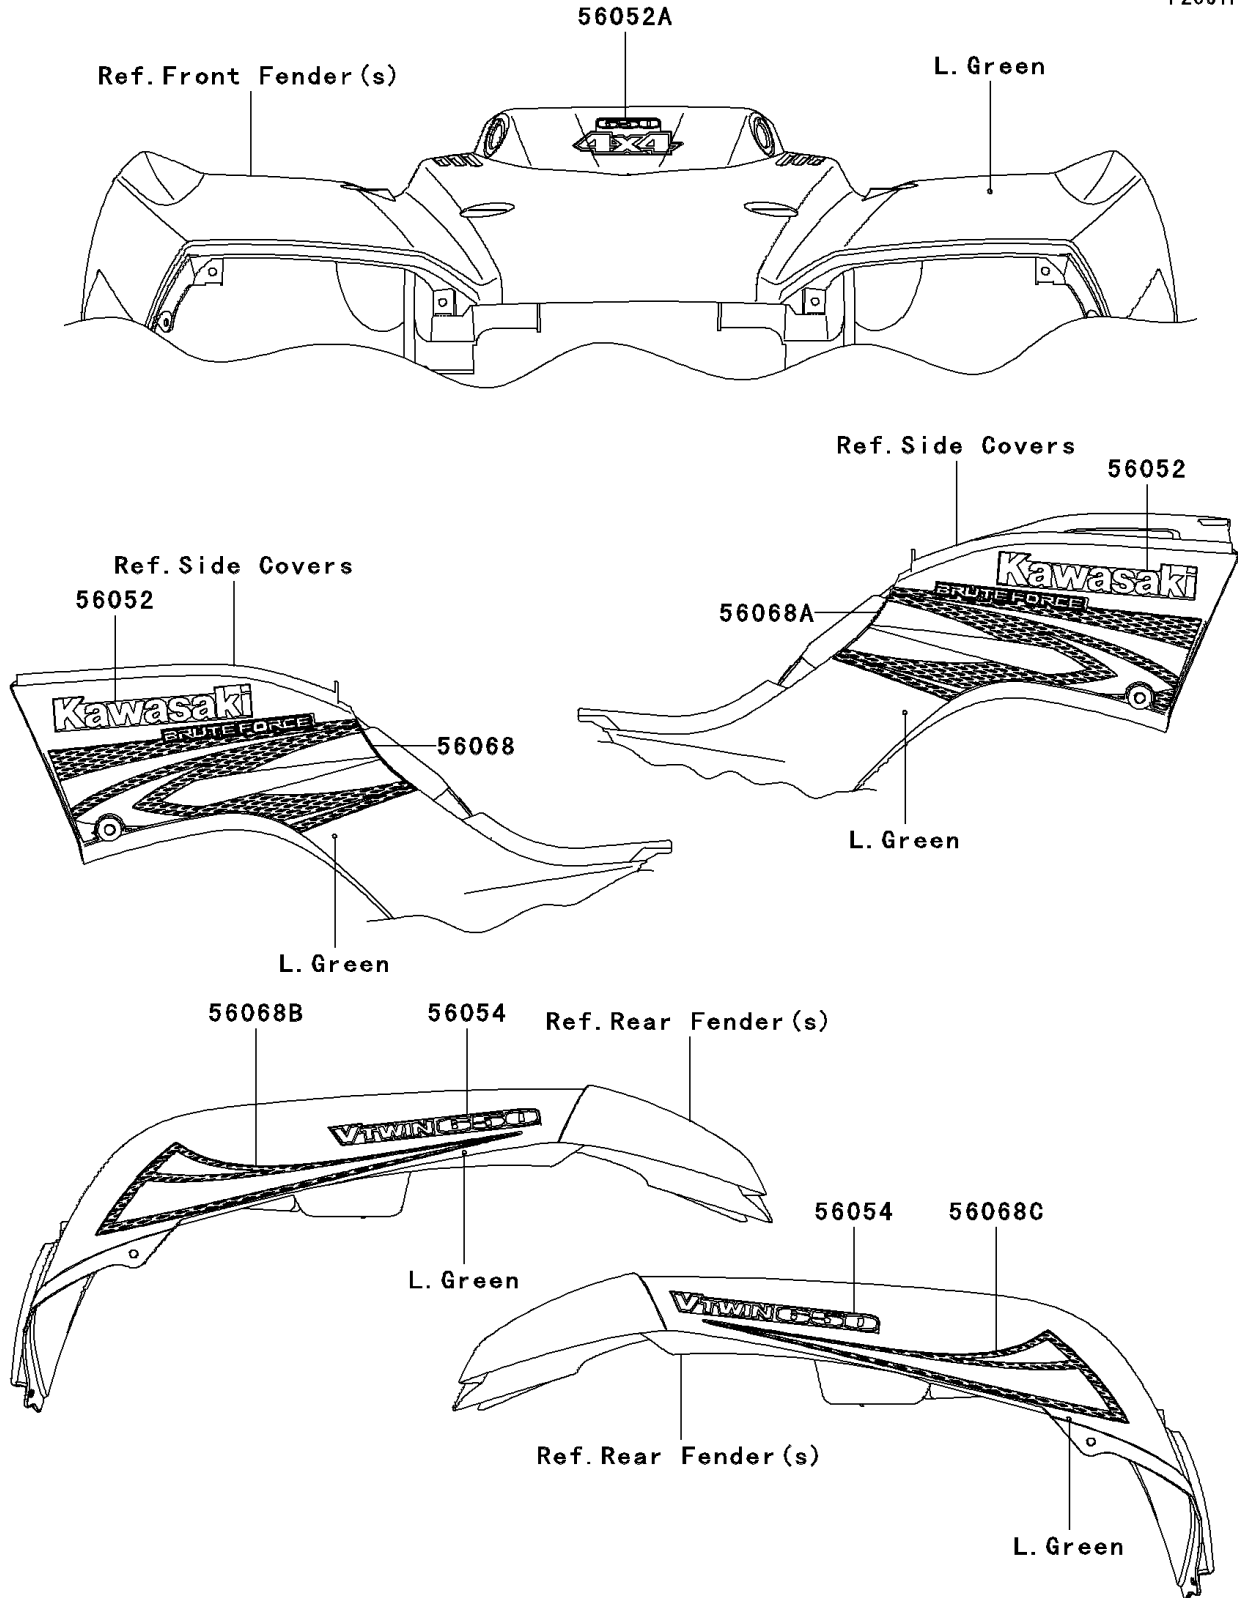

2008 Brute Force® 650 4x4 PARTS DIAGRAM

Decals(L.Green)(D8F)

F2861F

2008 Brute Force® 650 4x4 PARTS LIST

Decals(L.Green)(D8F)

ITEM NAME	PART NUMBER	QUANTITY
MARK,FUEL TANK COVER,KAWASAKI (Ref # 56052)	56052-0455	2
MARK,FR FENDER,650 4X4 (Ref # 56052A)	56052-0906	1
MARK,RR,FENDER,V TWIN 650 (Ref # 56054)	56054-0067	2
PATTERN,SIDE COVER,LH (Ref # 56068)	56068-0361	1
PATTERN,SIDE COVER,RH (Ref # 56068A)	56068-0362	1
PATTERN,RR FENDER,LH (Ref # 56068B)	56068-0363	1
PATTERN,RR FENDER,RH (Ref # 56068C)	56068-0364	1