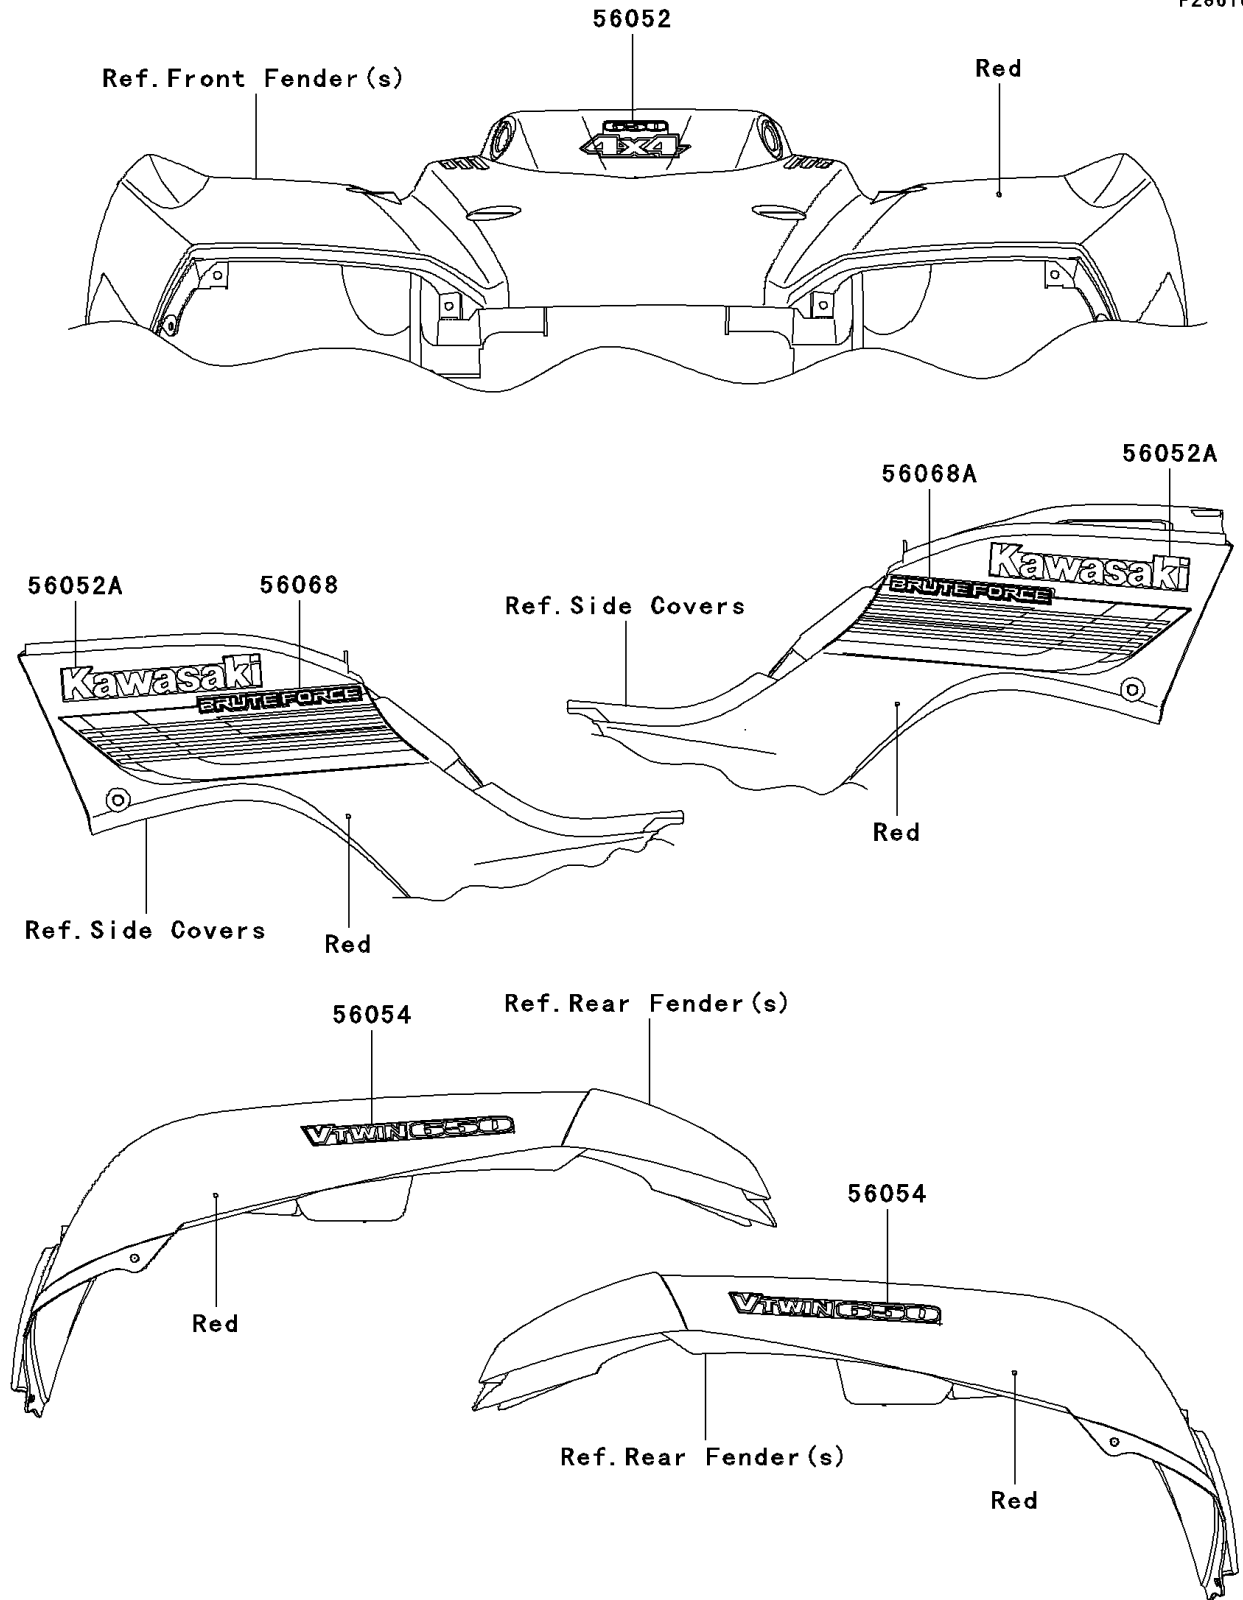

# 2008 Brute Force® 650 4x4 PARTS DIAGRAM

Decals(Red)(D8F)

F2861G

## 2008 Brute Force® 650 4x4 PARTS LIST

Decals(Red)(D8F)

ITEM NAME	PART NUMBER	QUANTITY
MARK,FR FENDER,650 4X4 (Ref # 56052)	56052-0906	1
MARK,SIDE COVER,KAWASAKI (Ref # 56052A)	56052-0947	2
MARK,RR,FENDER,V TWIN 650 (Ref # 56054)	56054-0065	2
PATTERN,SIDE COVER,LH (Ref # 56068)	56068-0353	1
PATTERN,SIDE COVER,RH (Ref # 56068A)	56068-0354	1