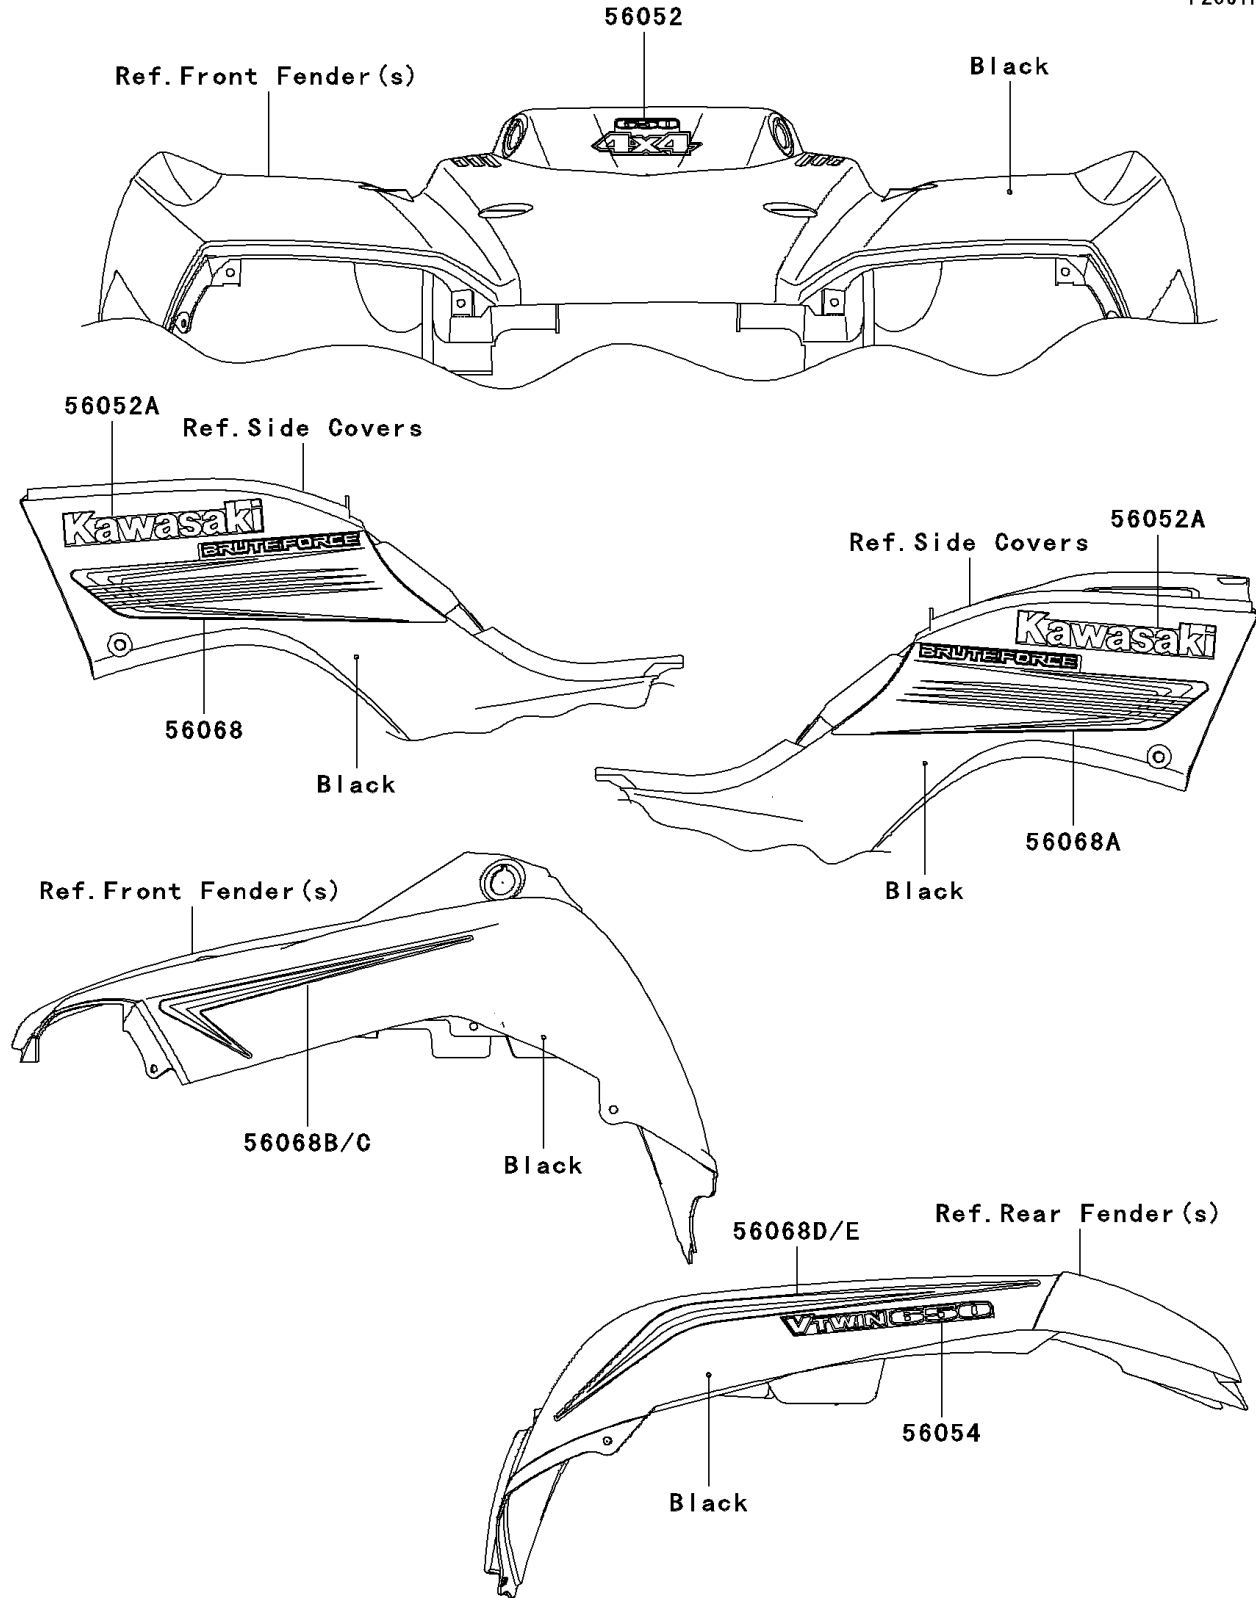

2008 Brute Force® 650 4x4 PARTS DIAGRAM

Decals(Black)(D8F)

F2861H

2008 Brute Force® 650 4x4 PARTS LIST

Decals(Black)(D8F)

ITEM NAME	PART NUMBER	QUANTITY
MARK,FR FENDER,650 4X4 (Ref # 56052)	56052-0906	1
MARK,SIDE COVER,KAWASAKI (Ref # 56052A)	56052-0947	2
MARK,RR,FENDER,V TWIN 650 (Ref # 56054)	56054-0066	2
PATTERN,SIDE COVER,LH (Ref # 56068)	56068-0355	1
PATTERN,SIDE COVER,RH (Ref # 56068A)	56068-0356	1
PATTERN,FR FENDER,LH (Ref # 56068B)	56068-0357	1
PATTERN,FR FENDER,RH (Ref # 56068C)	56068-0358	1
PATTERN,RR FENDER,LH (Ref # 56068D)	56068-0359	1
PATTERN,RR FENDER,RH (Ref # 56068E)	56068-0360	1