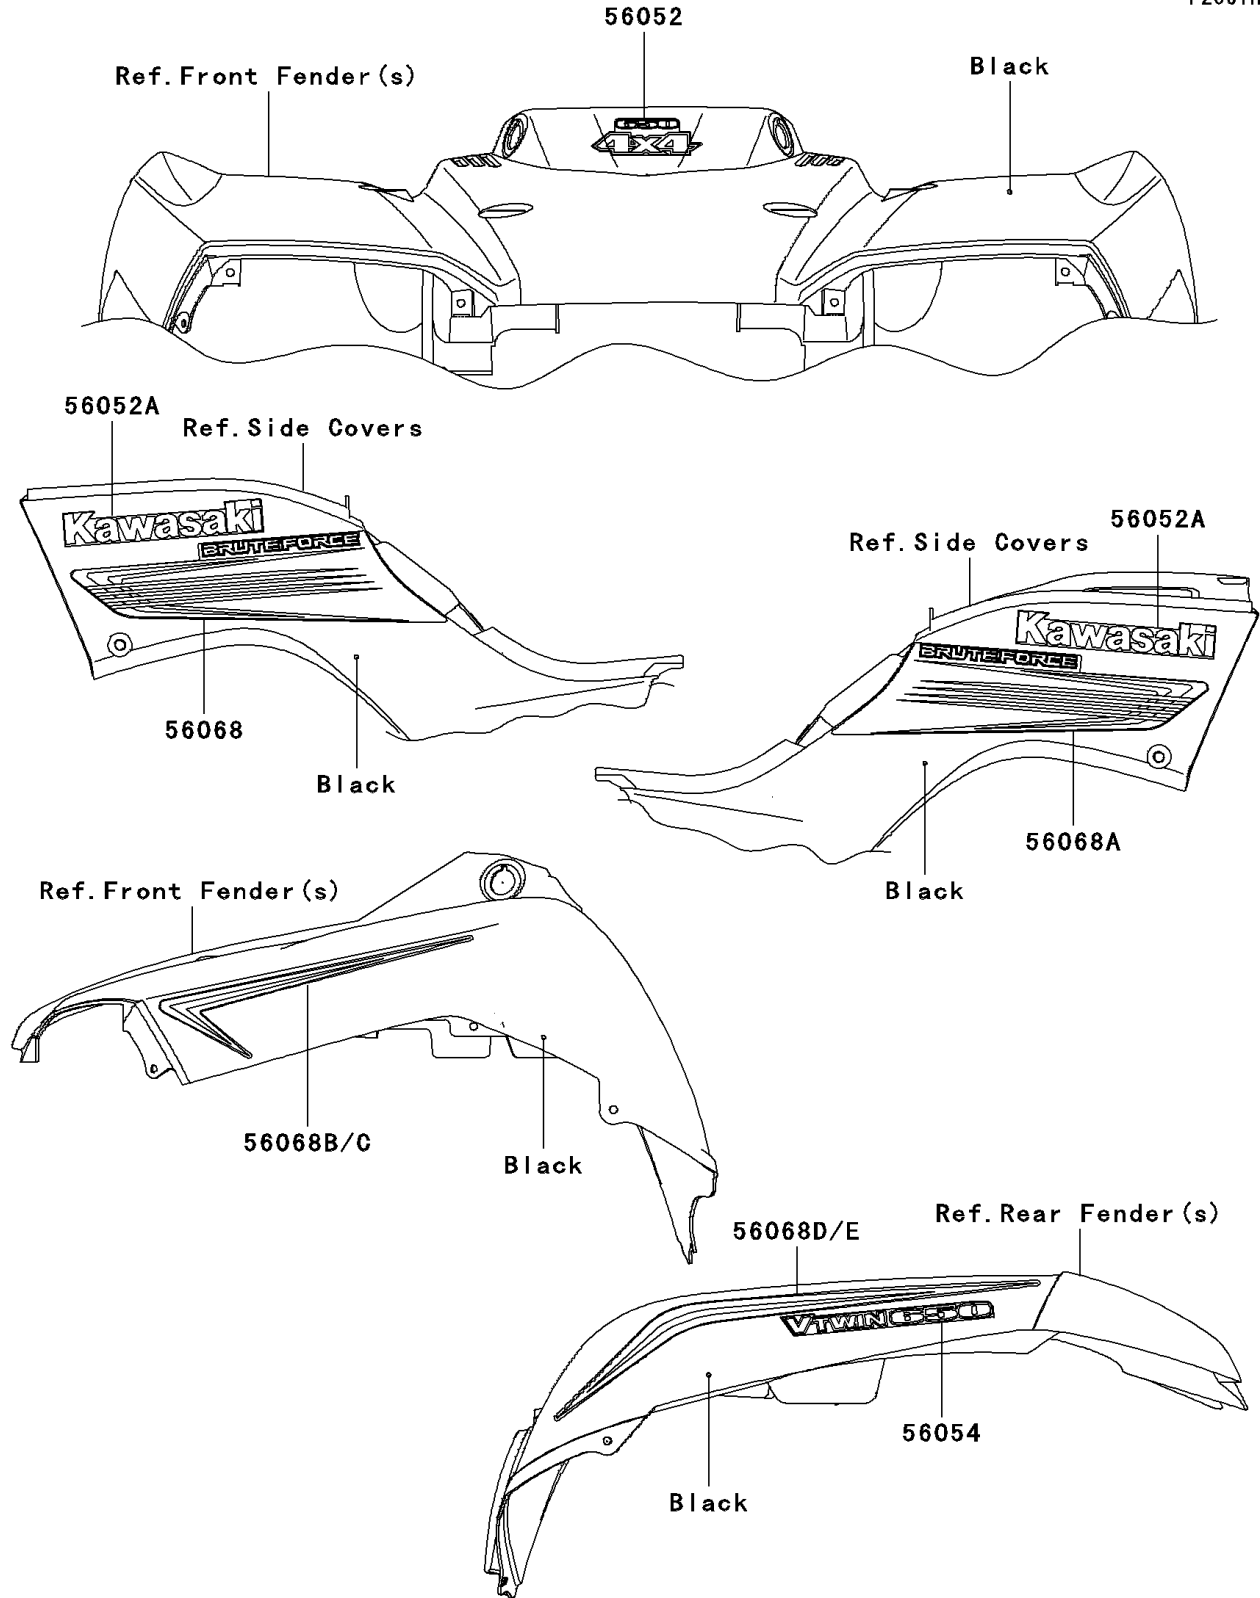

2008 Brute Force® 650 4x4 PARTS DIAGRAM

Decals(Black)(D8F)

F2861H

2008 Brute Force® 650 4x4 PARTS LIST

Decals(Black)(D8F)

ITEM NAME	PART NUMBER	QUANTITY
MARK,FR FENDER,650 4X4 (Ref # 56052)	56052-0906	1
MARK,SIDE COVER,KAWASAKI (Ref # 56052A)	56052-0947	2
MARK,RR,FENDER,V TWIN 650 (Ref # 56054)	56054-0066	2
PATTERN,SIDE COVER,LH (Ref # 56068)	56068-0355	1
PATTERN,SIDE COVER,RH (Ref # 56068A)	56068-0356	1
PATTERN,FR FENDER,LH (Ref # 56068B)	56068-0357	1
PATTERN,FR FENDER,RH (Ref # 56068C)	56068-0358	1
PATTERN,RR FENDER,LH (Ref # 56068D)	56068-0359	1
PATTERN,RR FENDER,RH (Ref # 56068E)	56068-0360	1