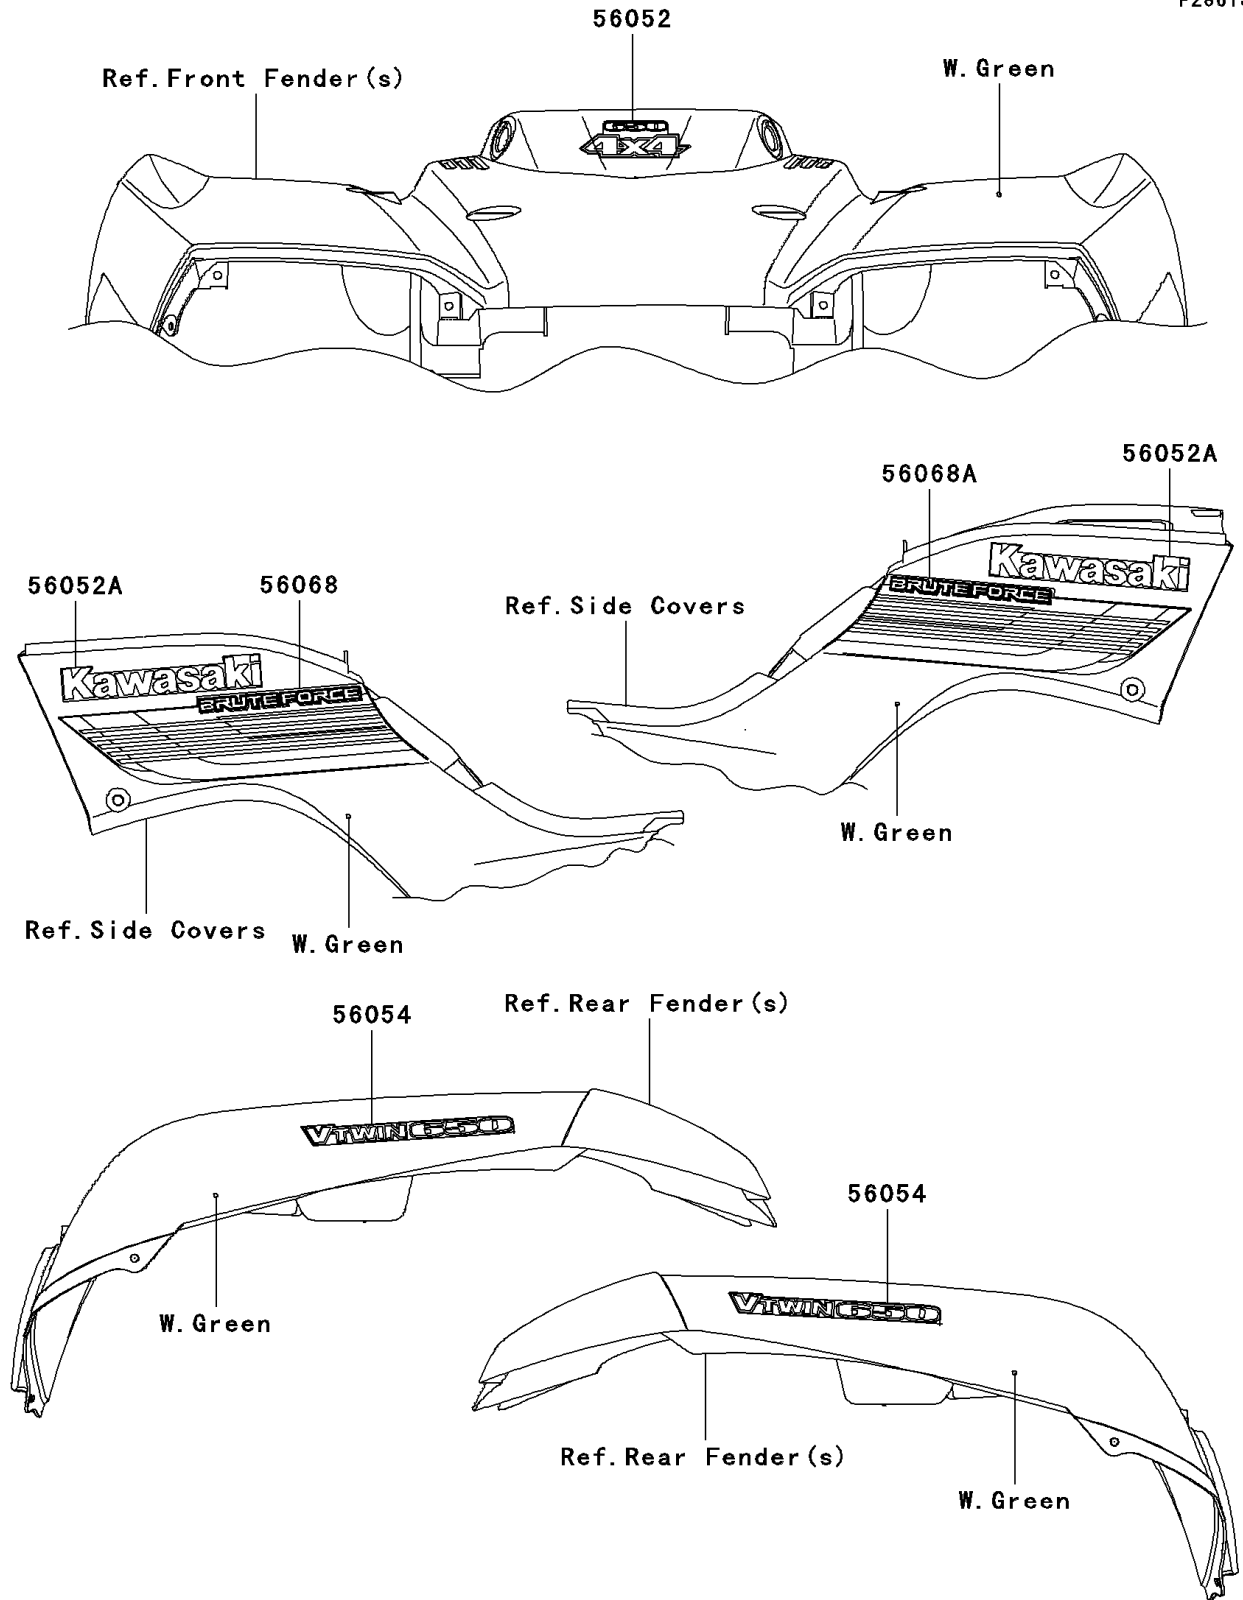

2008 Brute Force® 650 4x4 PARTS DIAGRAM

Decals(W.Green)(D8F)

F2861J

2008 Brute Force® 650 4x4 PARTS LIST

Decals(W.Green)(D8F)

ITEM NAME	PART NUMBER	QUANTITY
MARK,FR FENDER,650 4X4 (Ref # 56052)	56052-0906	1
MARK,SIDE COVER,KAWASAKI (Ref # 56052A)	56052-0947	2
MARK,RR,FENDER,V TWIN 650 (Ref # 56054)	56054-0065	2
PATTERN,SIDE COVER,LH (Ref # 56068)	56068-0351	1
PATTERN,SIDE COVER,RH (Ref # 56068A)	56068-0352	1