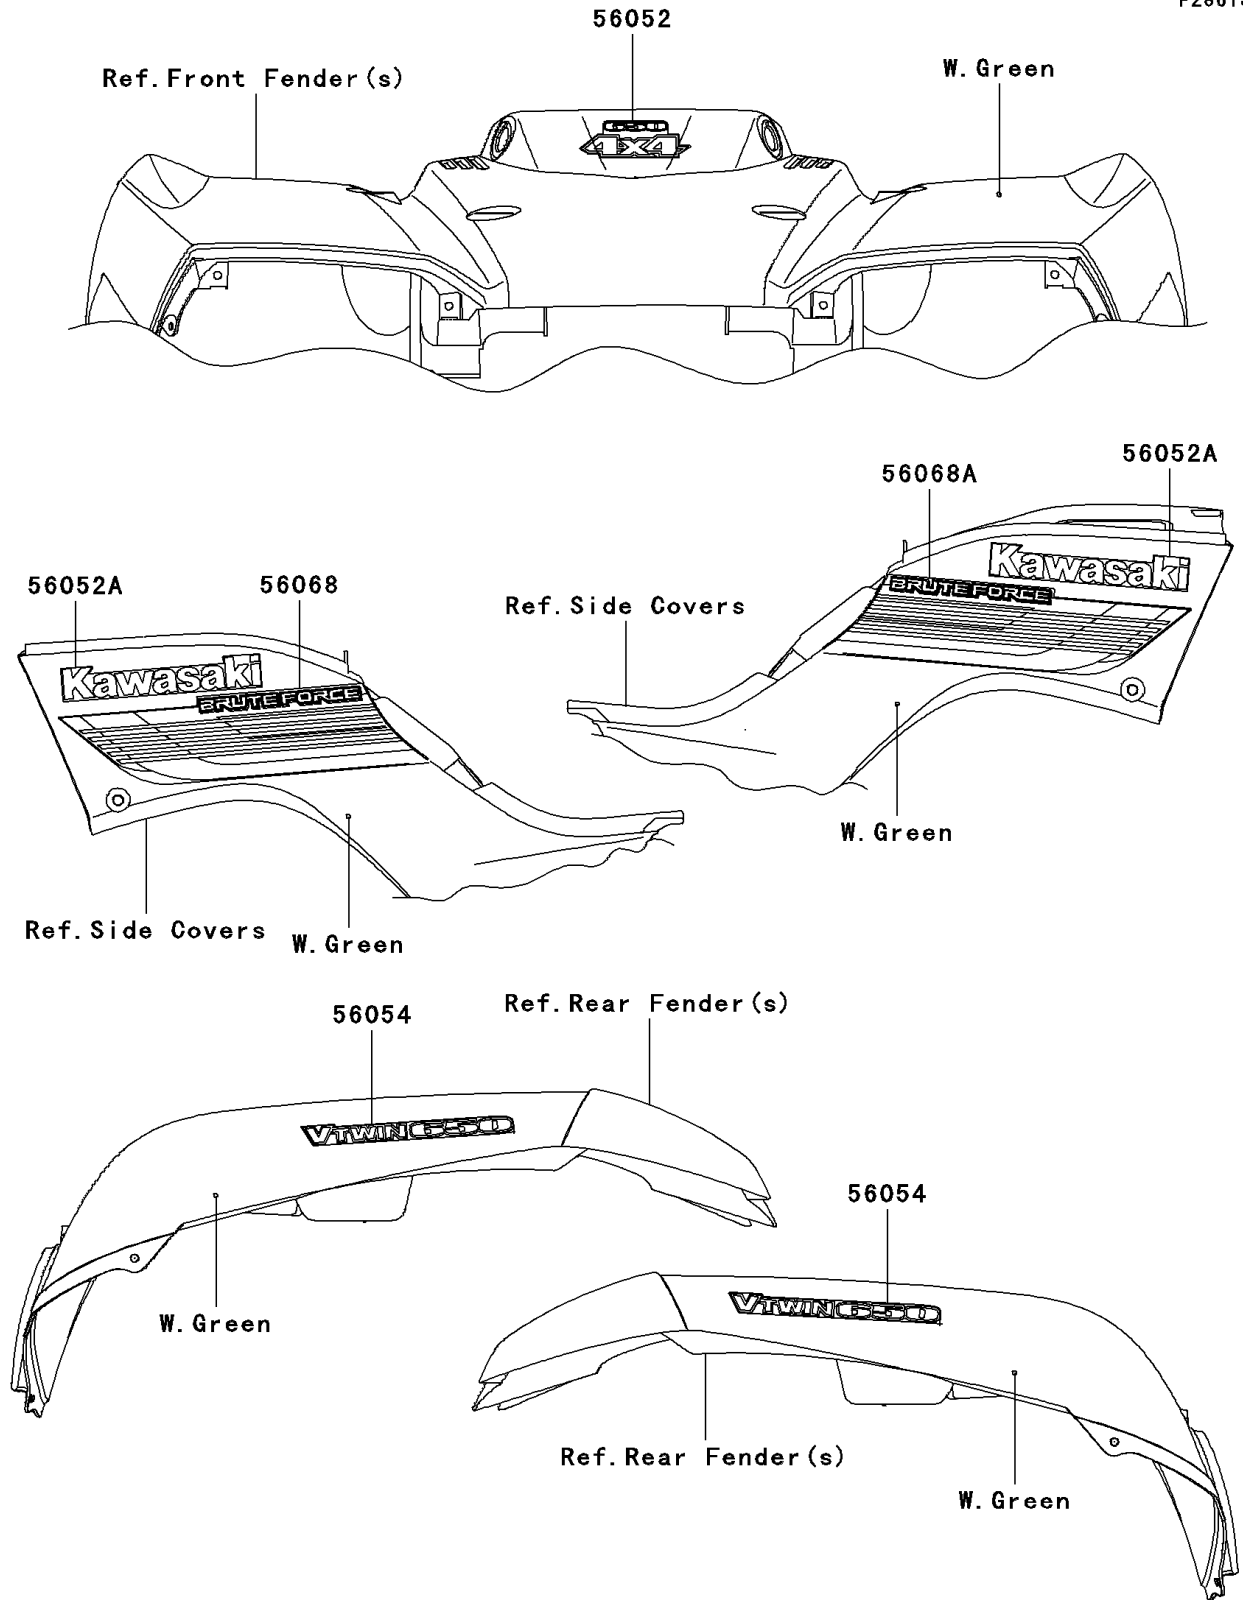

# 2008 Brute Force® 650 4x4 PARTS DIAGRAM

Decals(W.Green)(D8F)

F2861J

## 2008 Brute Force® 650 4x4 PARTS LIST

Decals(W.Green)(D8F)

ITEM NAME	PART NUMBER	QUANTITY
MARK,FR FENDER,650 4X4 (Ref # 56052)	56052-0906	1
MARK,SIDE COVER,KAWASAKI (Ref # 56052A)	56052-0947	2
MARK,RR,FENDER,V TWIN 650 (Ref # 56054)	56054-0065	2
PATTERN,SIDE COVER,LH (Ref # 56068)	56068-0351	1
PATTERN,SIDE COVER,RH (Ref # 56068A)	56068-0352	1