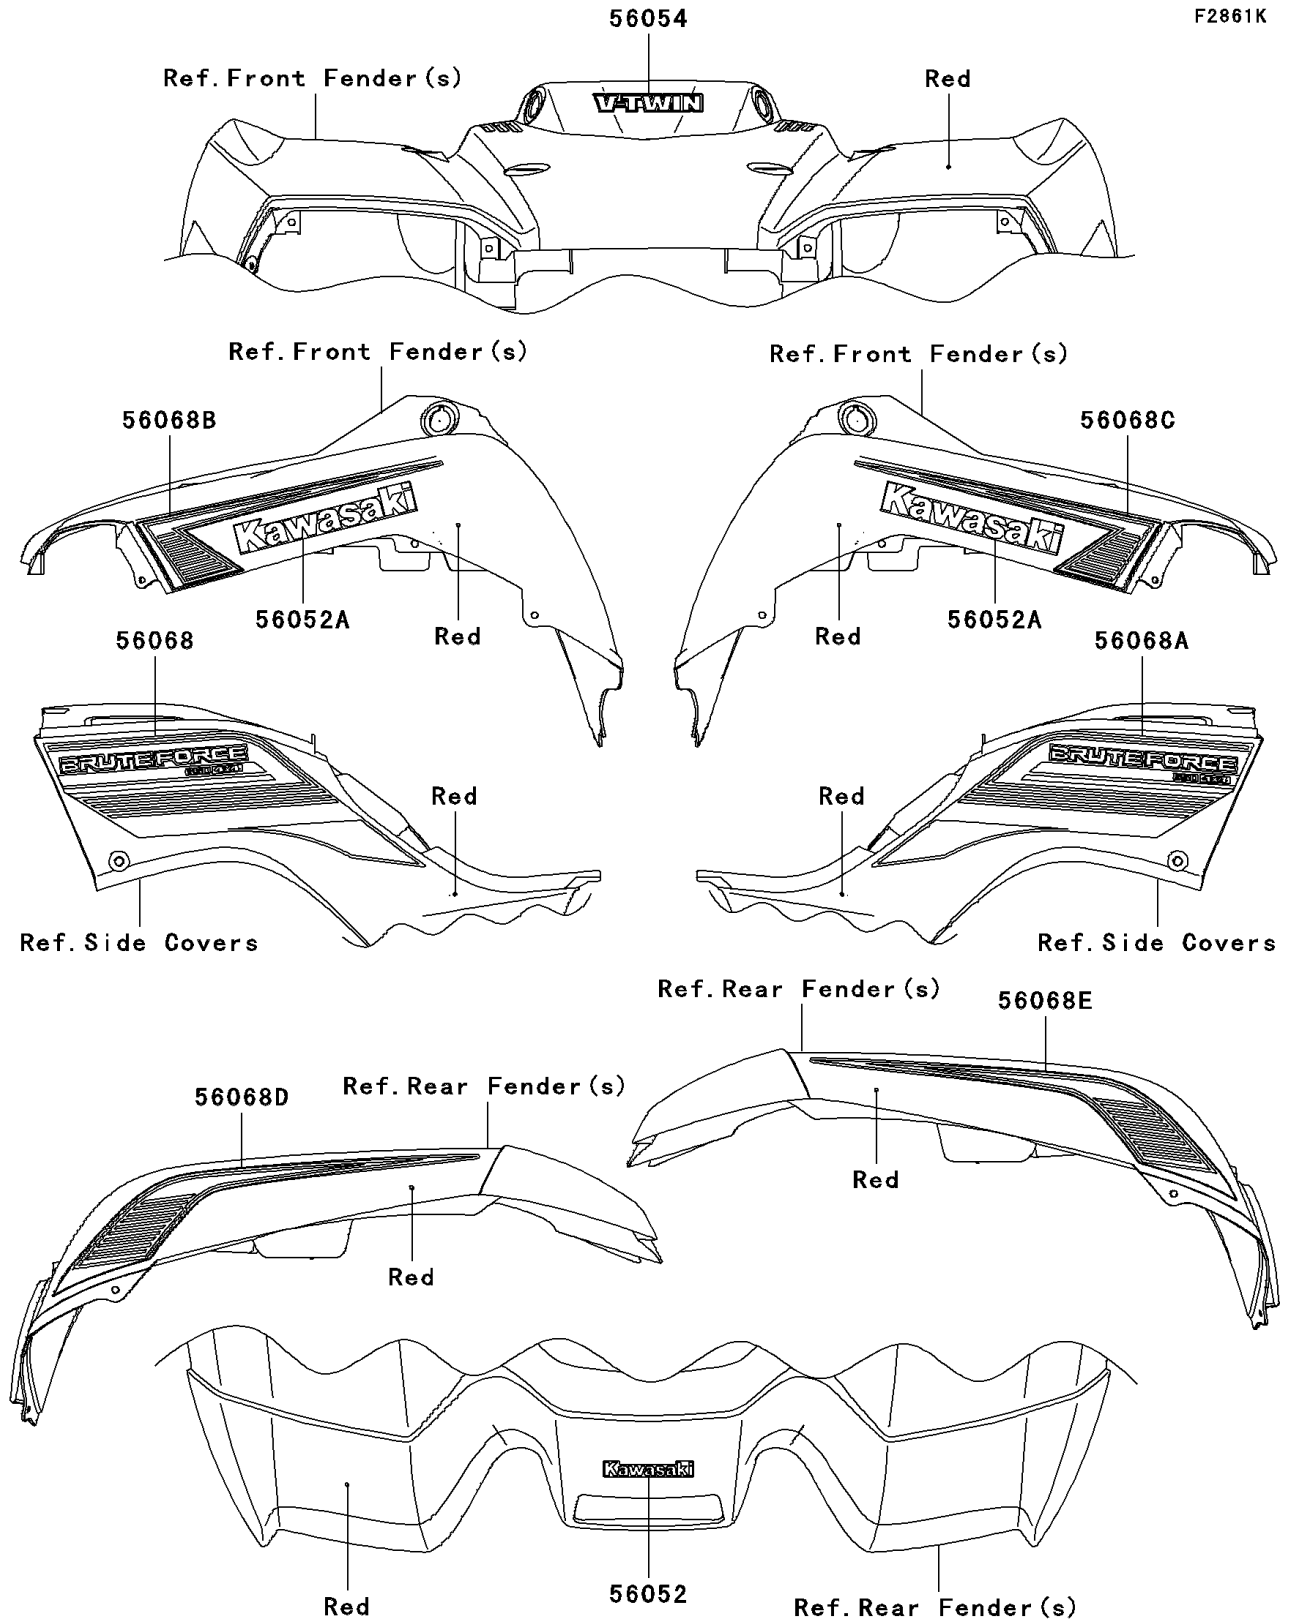

2009 Brute Force® 650 4x4 PARTS DIAGRAM

Decals(Red)(D9F)

F2861K

2009 Brute Force® 650 4x4 PARTS LIST

Decals(Red)(D9F)

ITEM NAME	PART NUMBER	QUANTITY
MARK,KAWASAKI (Ref # 56052)	56052-0928	1
MARK,SIDE COVER,KAWASAKI (Ref # 56052A)	56052-0947	2
MARK,FR FENDER,V-TWIN (Ref # 56054)	56054-0230	1
PATTERN,SIDE COVER,LH (Ref # 56068)	56068-1166	1
PATTERN,SIDE COVER,RH (Ref # 56068A)	56068-1167	1
PATTERN,FR FENDER,LH (Ref # 56068B)	56068-1172	1
PATTERN,FR FENDER,RH (Ref # 56068C)	56068-1173	1
PATTERN,RR FENDER,LH (Ref # 56068D)	56068-1174	1
PATTERN,RR FENDER,RH (Ref # 56068E)	56068-1175	1