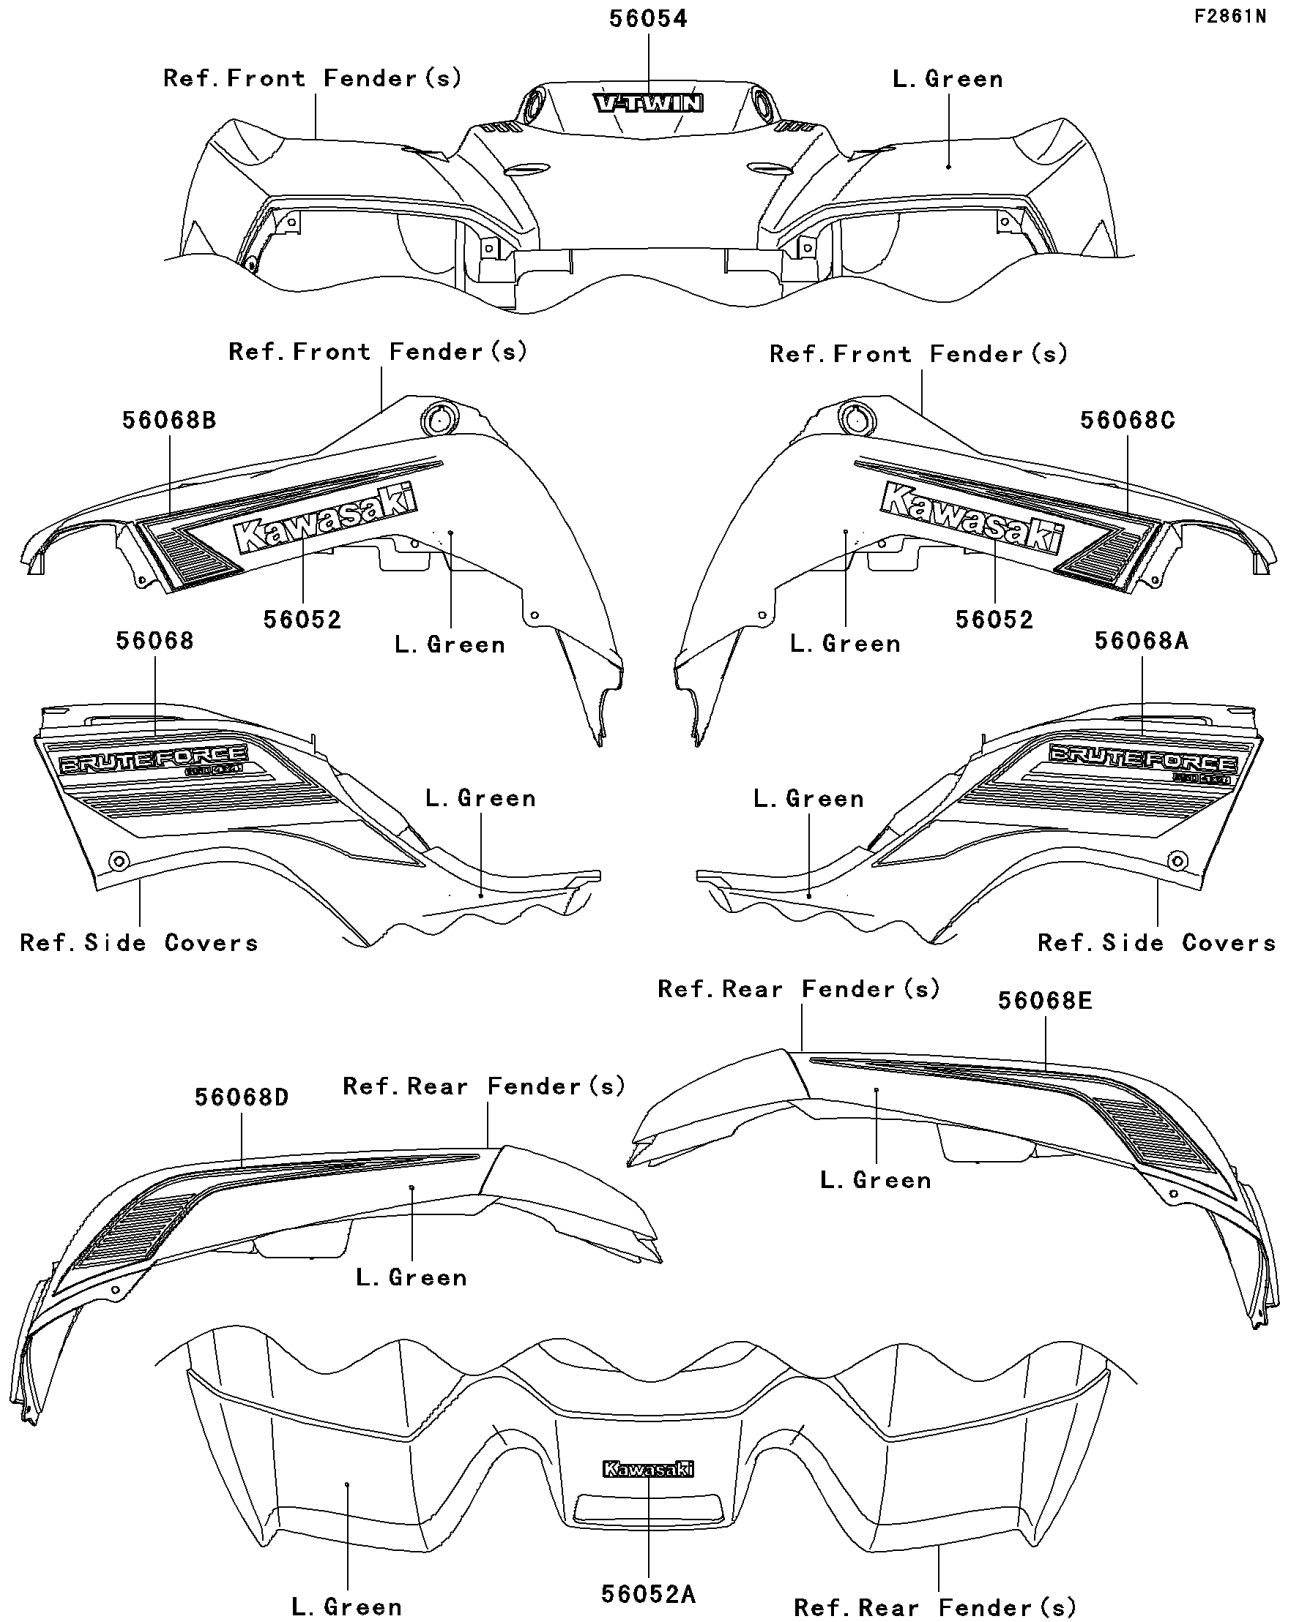

2009 Brute Force® 650 4x4 PARTS DIAGRAM

Decals(L.Green)(D9F)

F2861N

2009 Brute Force[®] 650 4x4 PARTS LIST

Decals(L.Green)(D9F)

ITEM NAME	PART NUMBER	QUANTITY
MARK,FUEL TANK COVER,KAWASAKI (Ref # 56052)	56052-0455	2
MARK,KAWASAKI (Ref # 56052A)	56052-0716	1
MARK,FR FENDER,V-TWIN (Ref # 56054)	56054-0230	1
PATTERN,SIDE COVER,LH (Ref # 56068)	56068-1166	1
PATTERN,SIDE COVER,RH (Ref # 56068A)	56068-1167	1
PATTERN,FR FENDER,LH (Ref # 56068B)	56068-1182	1
PATTERN,FR FENDER,RH (Ref # 56068C)	56068-1183	1
PATTERN,RR FENDER,LH (Ref # 56068D)	56068-1184	1
PATTERN,RR FENDER,RH (Ref # 56068E)	56068-1185	1