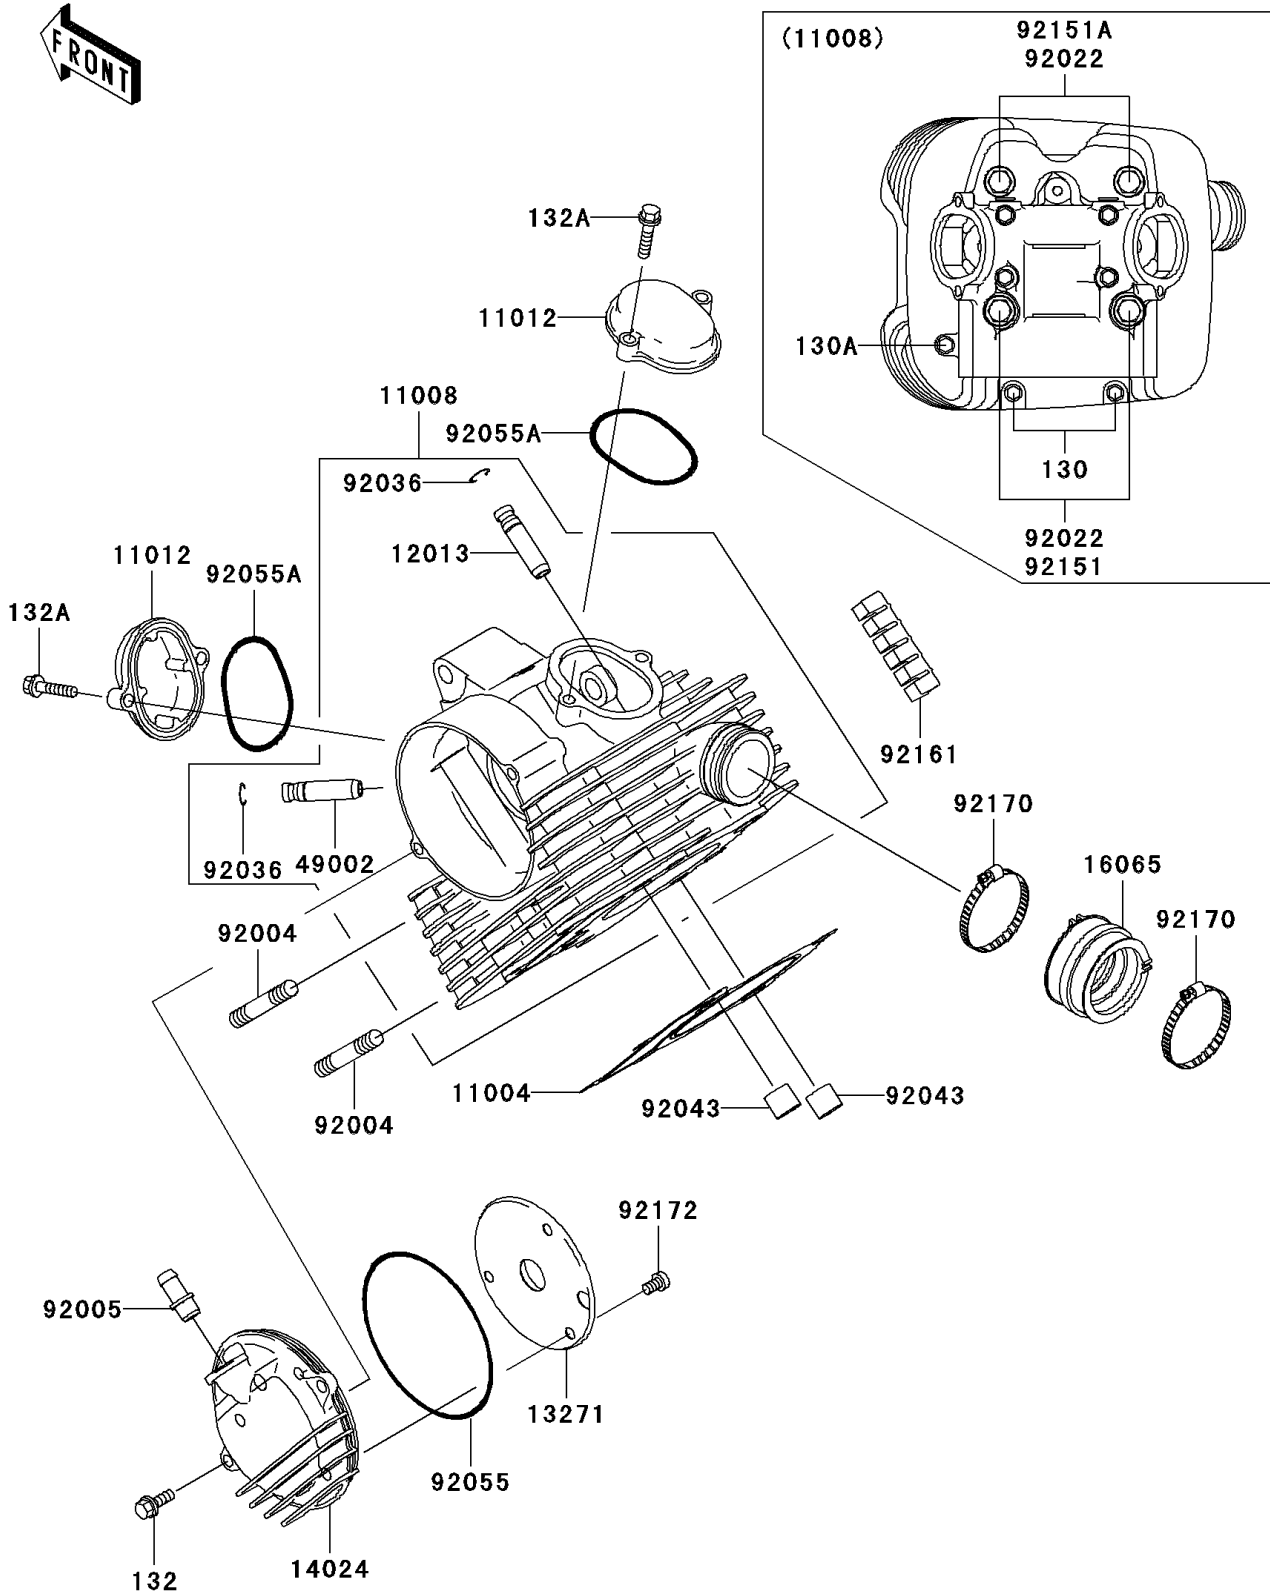

2006 Prairie 360 4X4 PARTS DIAGRAM

Cylinder Head

E1111

2006 Prairie 360 4X4 PARTS LIST

Cylinder Head

ITEM NAME	PART NUMBER	QUANTITY
BOLT-FLANGED,6X130 (Ref # 130)	130CD06130	2
BOLT-FLANGED,6X90 (Ref # 130A)	130CD0690	1
BOLT-FLANGED-SMALL,6X16 (Ref # 132)	132BD0616	2
BOLT-FLANGED-SMALL,6X25 (Ref # 132A)	132BD0625	4
GASKET-HEAD (Ref # 11004)	11004-1379	1
HEAD-COMP-CYLINDER (Ref # 11008)	11008-1415	1
CAP,ROCKER ARM (Ref # 11012)	11012-1486	2
GUIDE-VALVE,INTAKE (Ref # 12013)	12013-009	1
PLATE,SPROCKET (Ref # 13271)	13271-1863	1
COVER,CAMSHAFT (Ref # 14024)	14024-1060	1
HOLDER-CARBURETOR (Ref # 16065)	16065-1379	1
GUIDE-VALVE,EXHAUST (Ref # 49002)	49002-1002	1
STUD,8X22 (Ref # 92004)	92004-1217	2
FITTING,BREATHER PIPE (Ref # 92005)	92005-1124	1
WASHER,11.5X20.5X1.6 (Ref # 92022)	92022-1720	4
RING-SNAP,VALVE GUIDE (Ref # 92036)	92036-023	2
PIN,13X16X14 (Ref # 92043)	92043-1608	2
RING-O,99X3.1 (Ref # 92055)	92055-107	1
RING-O,53.5X2.6 (Ref # 92055A)	92055-112	2
BOLT,11X245 (Ref # 92151)	92151-1961	2
BOLT,11X220 (Ref # 92151A)	92151-1962	2
DAMPER,CYLINDER (Ref # 92161)	92161-1312	4
CLAMP (Ref # 92170)	92170-1674	2
SCREW,6X10 (Ref # 92172)	92172-1076	3