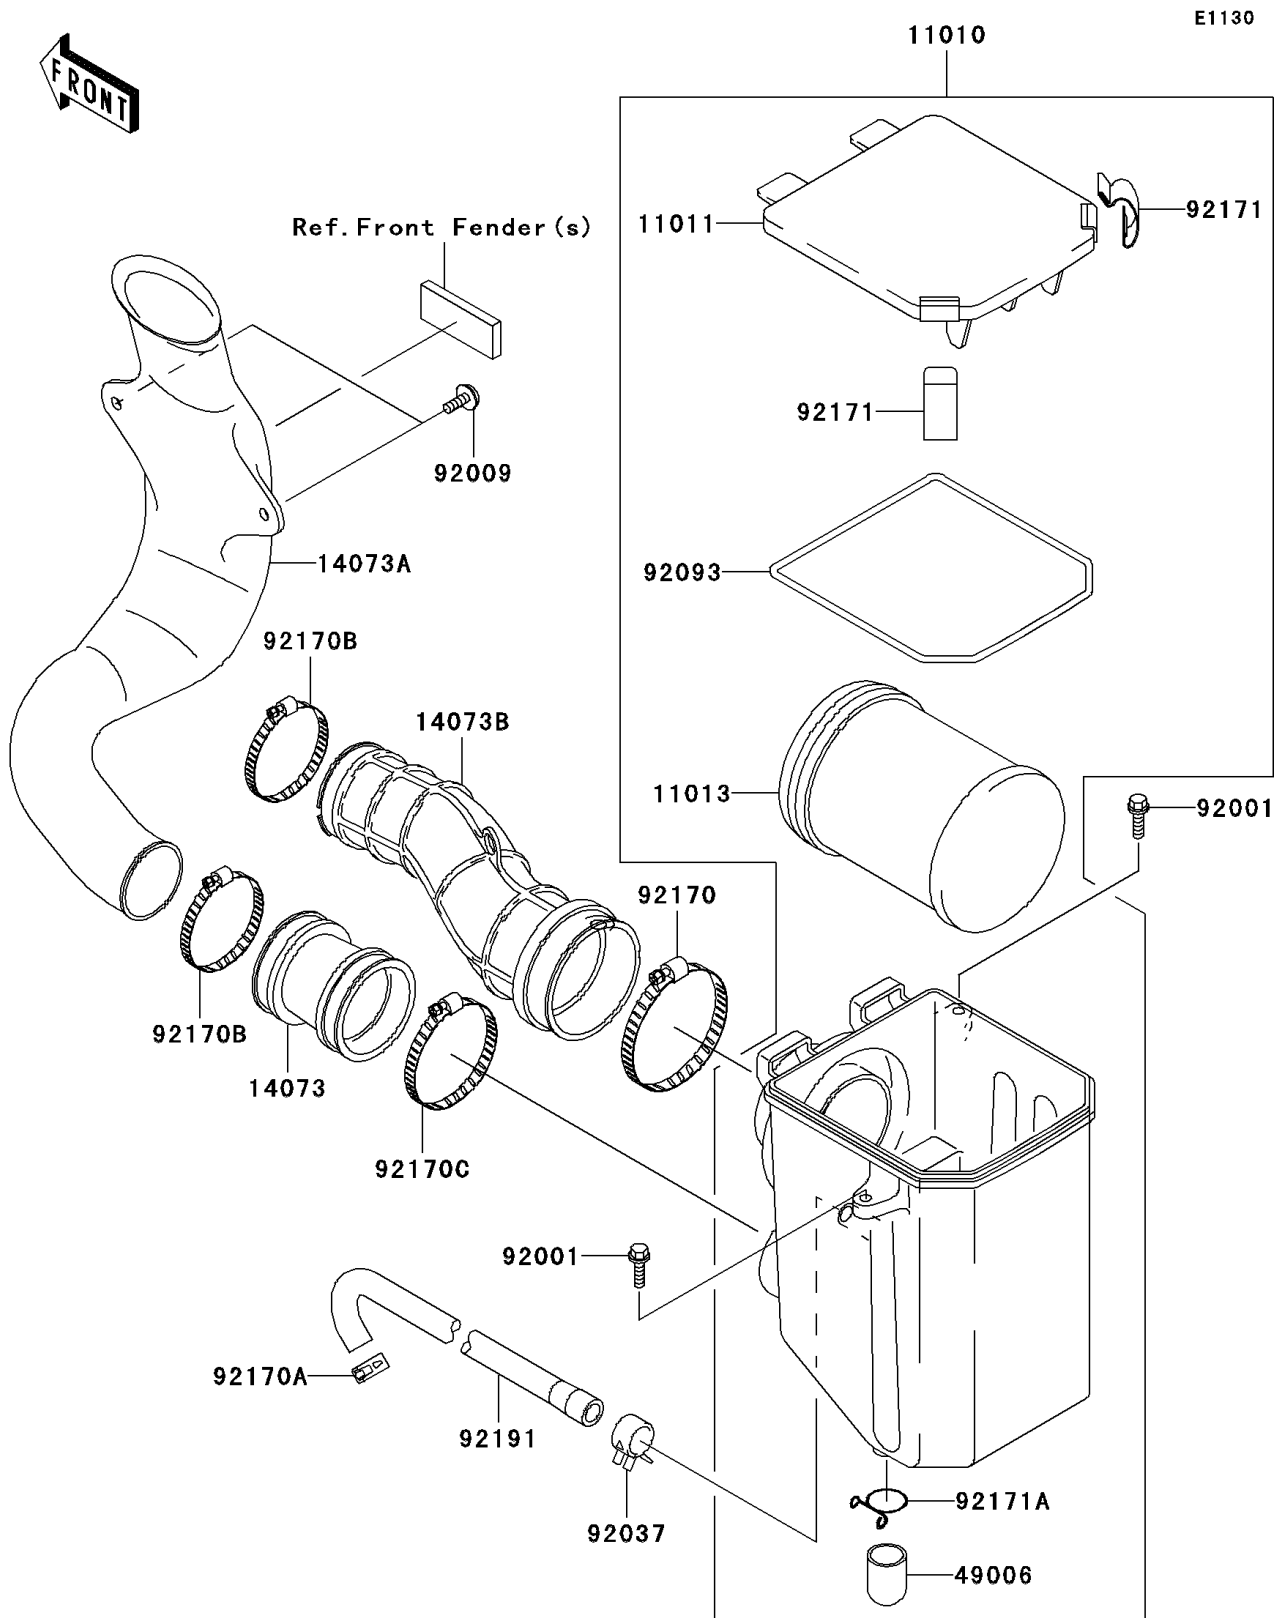

2006 Prairie 360 4X4 PARTS DIAGRAM

Air Cleaner

2006 Prairie 360 4X4 PARTS LIST

Air Cleaner

| ITEM NAME | PART NUMBER | QUANTITY |
|-------------------------------------|-------------|----------|
| FILTER-ASSY-AIR (Ref # 11010) | 11010-1766 | 1 |
| CASE-AIR FILTER,UPP (Ref # 11011) | 11011-1639 | 1 |
| ELEMENT-AIR FILTER (Ref # 11013) | 11013-1292 | 1 |
| DUCT,A/C-INLET (Ref # 14073) | 14073-1802 | 1 |
| DUCT,INLET (Ref # 14073A) | 14073-1803 | 1 |
| DUCT,A/C-CARBURETOR (Ref # 14073B) | 14073-1823 | 1 |
| BOOT (Ref # 49006) | 49006-1359 | 1 |
| BOLT,WP,6X20 (Ref # 92001) | 92001-1460 | 2 |
| SCREW,TAPPING,6X16 (Ref # 92009) | 92009-1166 | 2 |
| CLAMP (Ref # 92037) | 92037-1678 | 1 |
| SEAL,AIR FILTER CASE (Ref # 92093) | 92093-1550 | 1 |
| CLAMP (Ref # 92170) | 92170-1307 | 1 |
| CLAMP (Ref # 92170A) | 92170-1491 | 1 |
| CLAMP (Ref # 92170B) | 92170-1674 | 2 |
| CLAMP (Ref # 92170C) | 92170-1764 | 1 |
| CLAMP,AIR FILTER CASE (Ref # 92171) | 92171-1426 | 2 |
| CLAMP (Ref # 92171A) | 92171-1427 | 1 |
| TUBE,AIR CLEANER (Ref # 92191) | 92191-1644 | 1 |