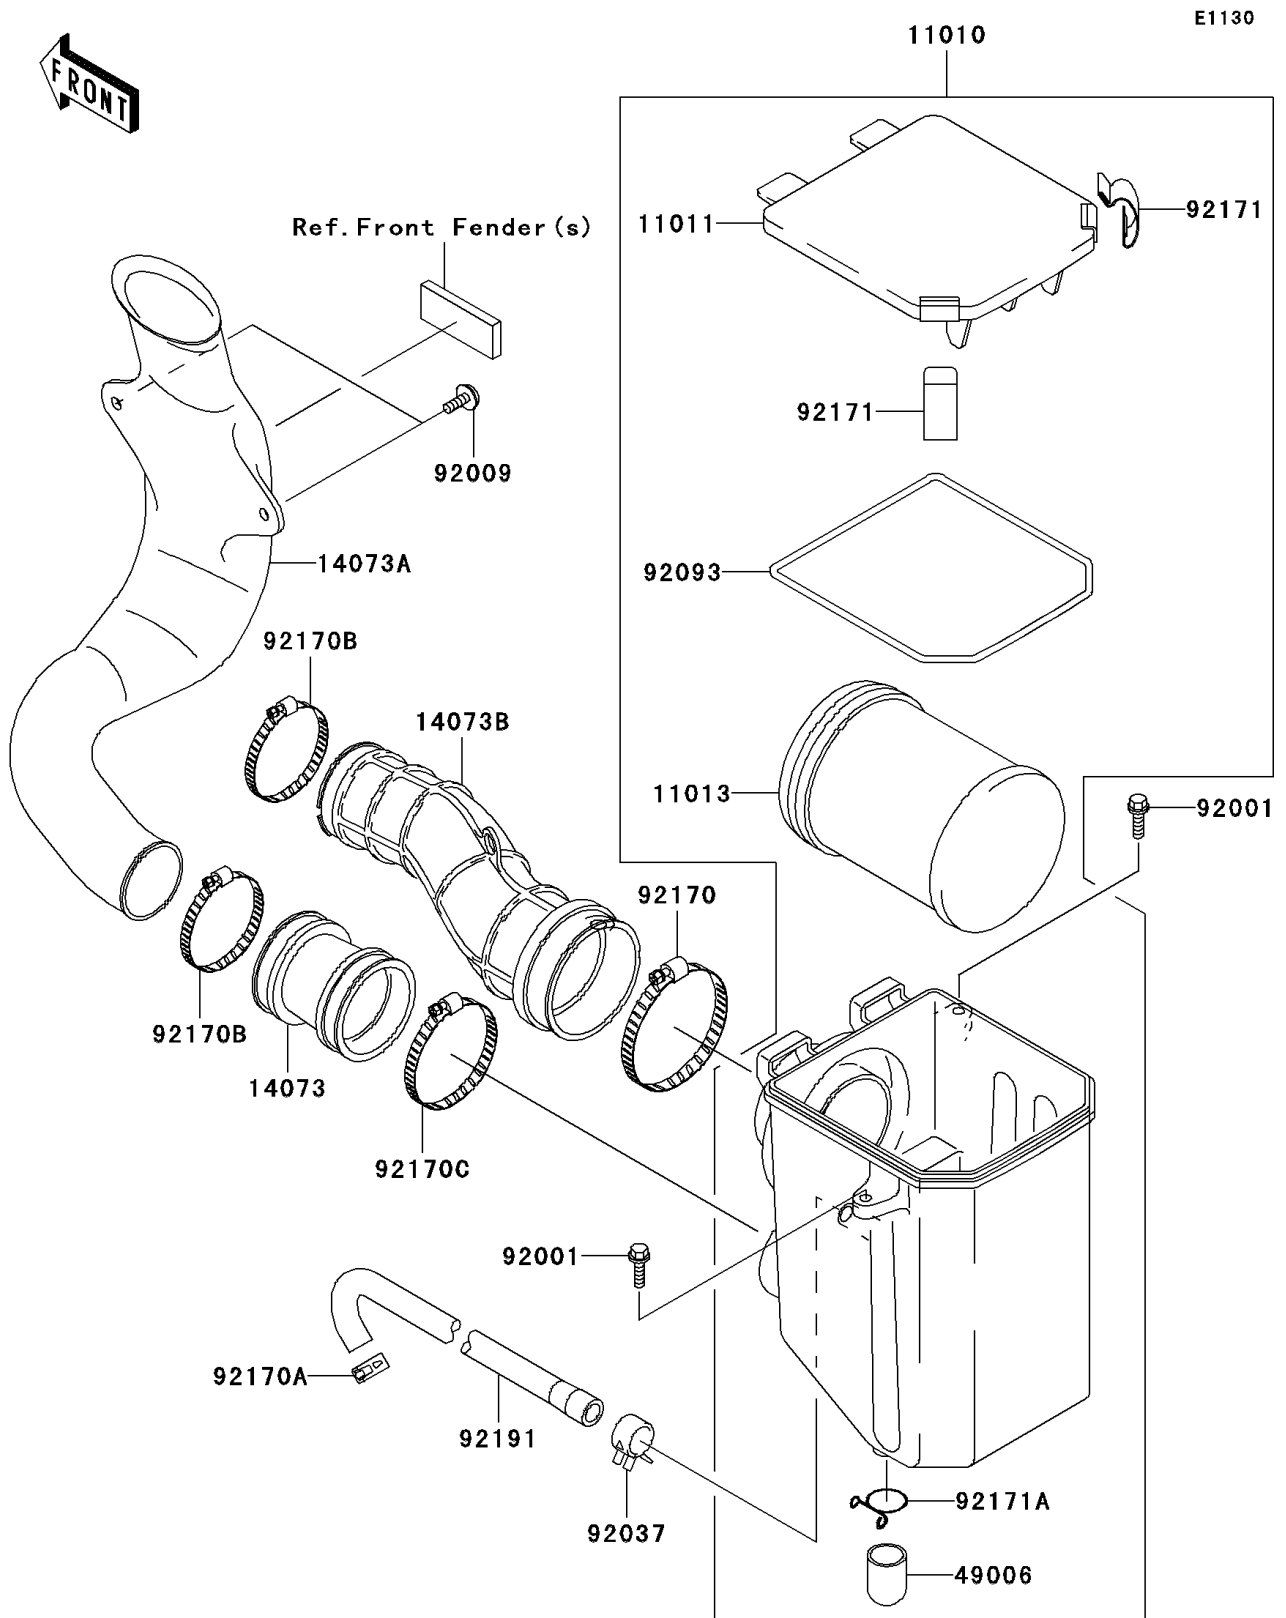

2007 Prairie 360 4X4 PARTS DIAGRAM

Air Cleaner

2007 Prairie 360 4X4 PARTS LIST

Air Cleaner

ITEM NAME	PART NUMBER	QUANTITY
FILTER-ASSY-AIR (Ref # 11010)	11010-1766	1
CASE-AIR FILTER,UPP (Ref # 11011)	11011-1639	1
ELEMENT-AIR FILTER (Ref # 11013)	11013-1292	1
DUCT,A/C-INLET (Ref # 14073)	14073-1802	1
DUCT,INLET (Ref # 14073A)	14073-1803	1
DUCT,A/C-CARBURETOR (Ref # 14073B)	14073-1823	1
BOOT (Ref # 49006)	49006-1359	1
BOLT,WP,6X20 (Ref # 92001)	92001-1460	2
SCREW,TAPPING,6X16 (Ref # 92009)	92009-1166	2
CLAMP (Ref # 92037)	92037-1678	1
SEAL,AIR FILTER CASE (Ref # 92093)	92093-1550	1
CLAMP (Ref # 92170)	92170-1307	1
CLAMP (Ref # 92170A)	92170-1491	1
CLAMP (Ref # 92170B)	92170-1674	2
CLAMP (Ref # 92170C)	92170-1764	1
CLAMP,AIR FILTER CASE (Ref # 92171)	92171-1426	2
CLAMP (Ref # 92171A)	92171-1427	1
TUBE,AIR CLEANER (Ref # 92191)	92191-1644	1