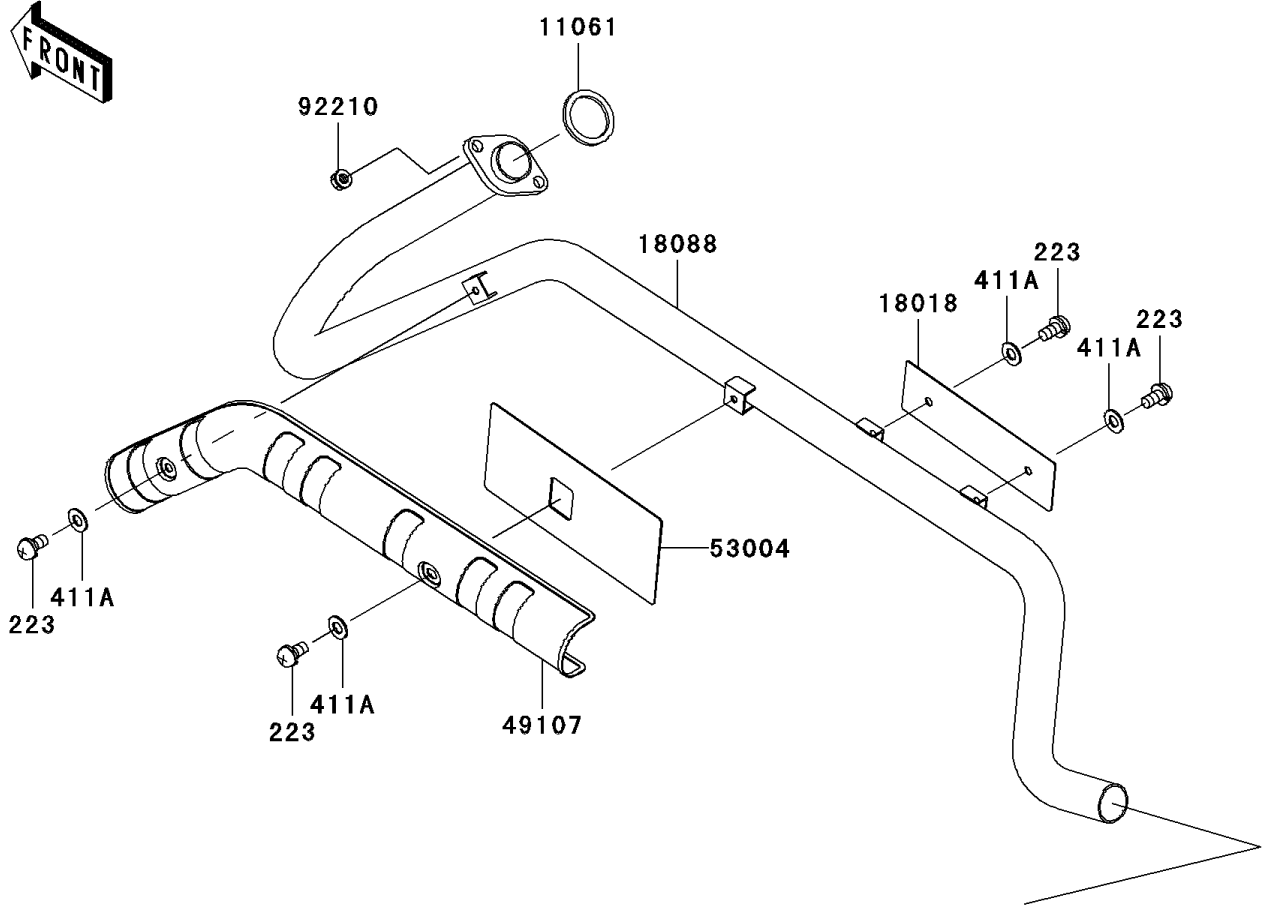

2006 Prairie 360 4X4 PARTS DIAGRAM

Muffler(s)

E1140

2006 Prairie 360 4X4 PARTS LIST

Muffler(s)

ITEM NAME	PART NUMBER	QUANTITY
BOLT-FLANGED,8X35 (Ref # 130)	130CD0835	2
SCREW-PAN-WS-CROS,6X12 (Ref # 223)	223AB0612	4
WASHER-PLAIN (Ref # 411)	411AA0800	2
WASHER-PLAIN,6.5X13X1 (Ref # 411A)	411AB0600	4
WASHER-SPRING,8MM (Ref # 461)	461DA0800	2
GASKET,EXHAUST PIPE CONNECTING (Ref # 11009)	11009-1667	1
GASKET,EXHAUST (Ref # 11061)	11061-1053	1
PLATE-HEAT GUARD,EXHAUST PIPE (Ref # 18018)	18018-1135	1
PIPE-EXHAUST (Ref # 18088)	18088-1215	1
BODY-COMP-MUFFLER (Ref # 18090)	18090-1954	1
COVER-EXHAUST PIPE (Ref # 49107)	49107-1222	1
MAT (Ref # 53004)	53004-1181	1
COLLAR,MUFFLER (Ref # 92027)	92027-1981	2
CLAMP,42MM (Ref # 92037)	92037-1349	1
DAMPER,MUFFLER (Ref # 92161)	92161-1292	2
NUT,8MM (Ref # 92210)	92210-1242	2