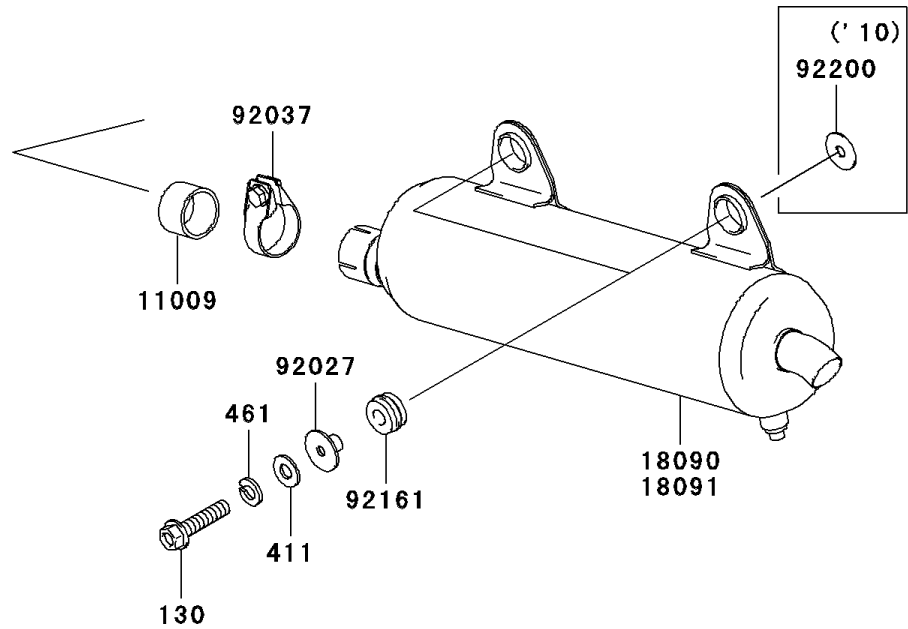

2006 Prairie 360 4X4 PARTS DIAGRAM

Muffler(s)

E1140

2006 Prairie 360 4X4 PARTS LIST

Muffler(s)

ITEM NAME	PART NUMBER	QUANTITY
BOLT-FLANGED,8X35 (Ref # 130)	130CD0835	2
SCREW-PAN-WS-CROS,6X12 (Ref # 223)	223AB0612	4
WASHER-PLAIN (Ref # 411)	411AA0800	2
WASHER-PLAIN,6.5X13X1 (Ref # 411A)	411AB0600	4
WASHER-SPRING,8MM (Ref # 461)	461DA0800	2
GASKET,EXHAUST PIPE CONNECTING (Ref # 11009)	11009-1667	1
GASKET,EXHAUST (Ref # 11061)	11061-1053	1
PLATE-HEAT GUARD,EXHAUST PIPE (Ref # 18018)	18018-1135	1
PIPE-EXHAUST (Ref # 18088)	18088-1215	1
BODY-COMP-MUFFLER (Ref # 18090)	18090-1954	1
COVER-EXHAUST PIPE (Ref # 49107)	49107-1222	1
MAT (Ref # 53004)	53004-1181	1
COLLAR,MUFFLER (Ref # 92027)	92027-1981	2
CLAMP,42MM (Ref # 92037)	92037-1349	1
DAMPER,MUFFLER (Ref # 92161)	92161-1292	2
NUT,8MM (Ref # 92210)	92210-1242	2