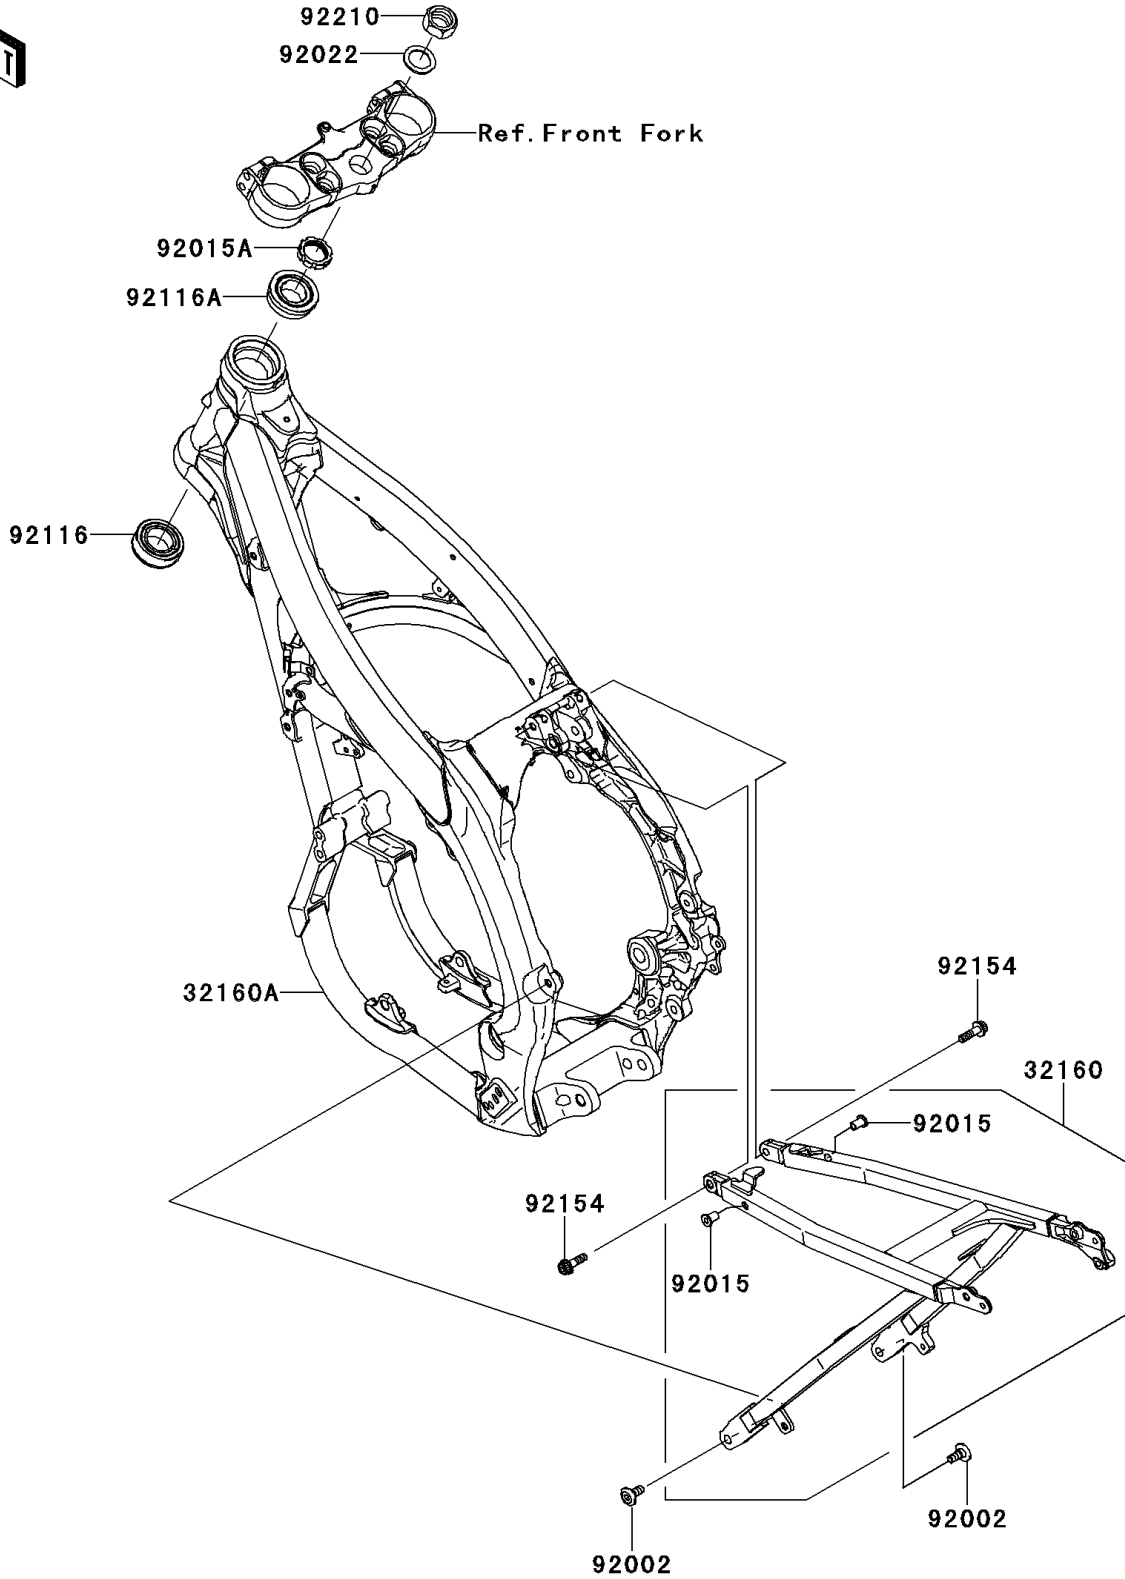

# 2013 KX™ 450F PARTS DIAGRAM

Frame

F2120

## 2013 KX™ 450F PARTS LIST

### Frame

ITEM NAME	PART NUMBER	QUANTITY
FRAME-COMP,RR (Ref # 32160)	32160-0543	1
FRAME-COMP,FR (Ref # 32160A)	32160-0636	1
BOLT,DISC PLATE,8X20 (Ref # 92002)	92002-1736	2
NUT,POP,6MM,L=15 (Ref # 92015)	92015-1791	2
NUT,STEERING STEM,28MM (Ref # 92015A)	92015-1861	1
WASHER,25X36X2.3 (Ref # 92022)	92022-250	1
BEARING-ROLLER,HI-CAP32006JRRS (Ref # 92116)	92116-1069	1
BEARING-ROLLER,HI-CAP320/28JRR (Ref # 92116A)	92116-1076	1
BOLT,SOCKET,8X32 (Ref # 92154)	92154-0024	2
NUT,24MM (Ref # 92210)	92210-0066	1