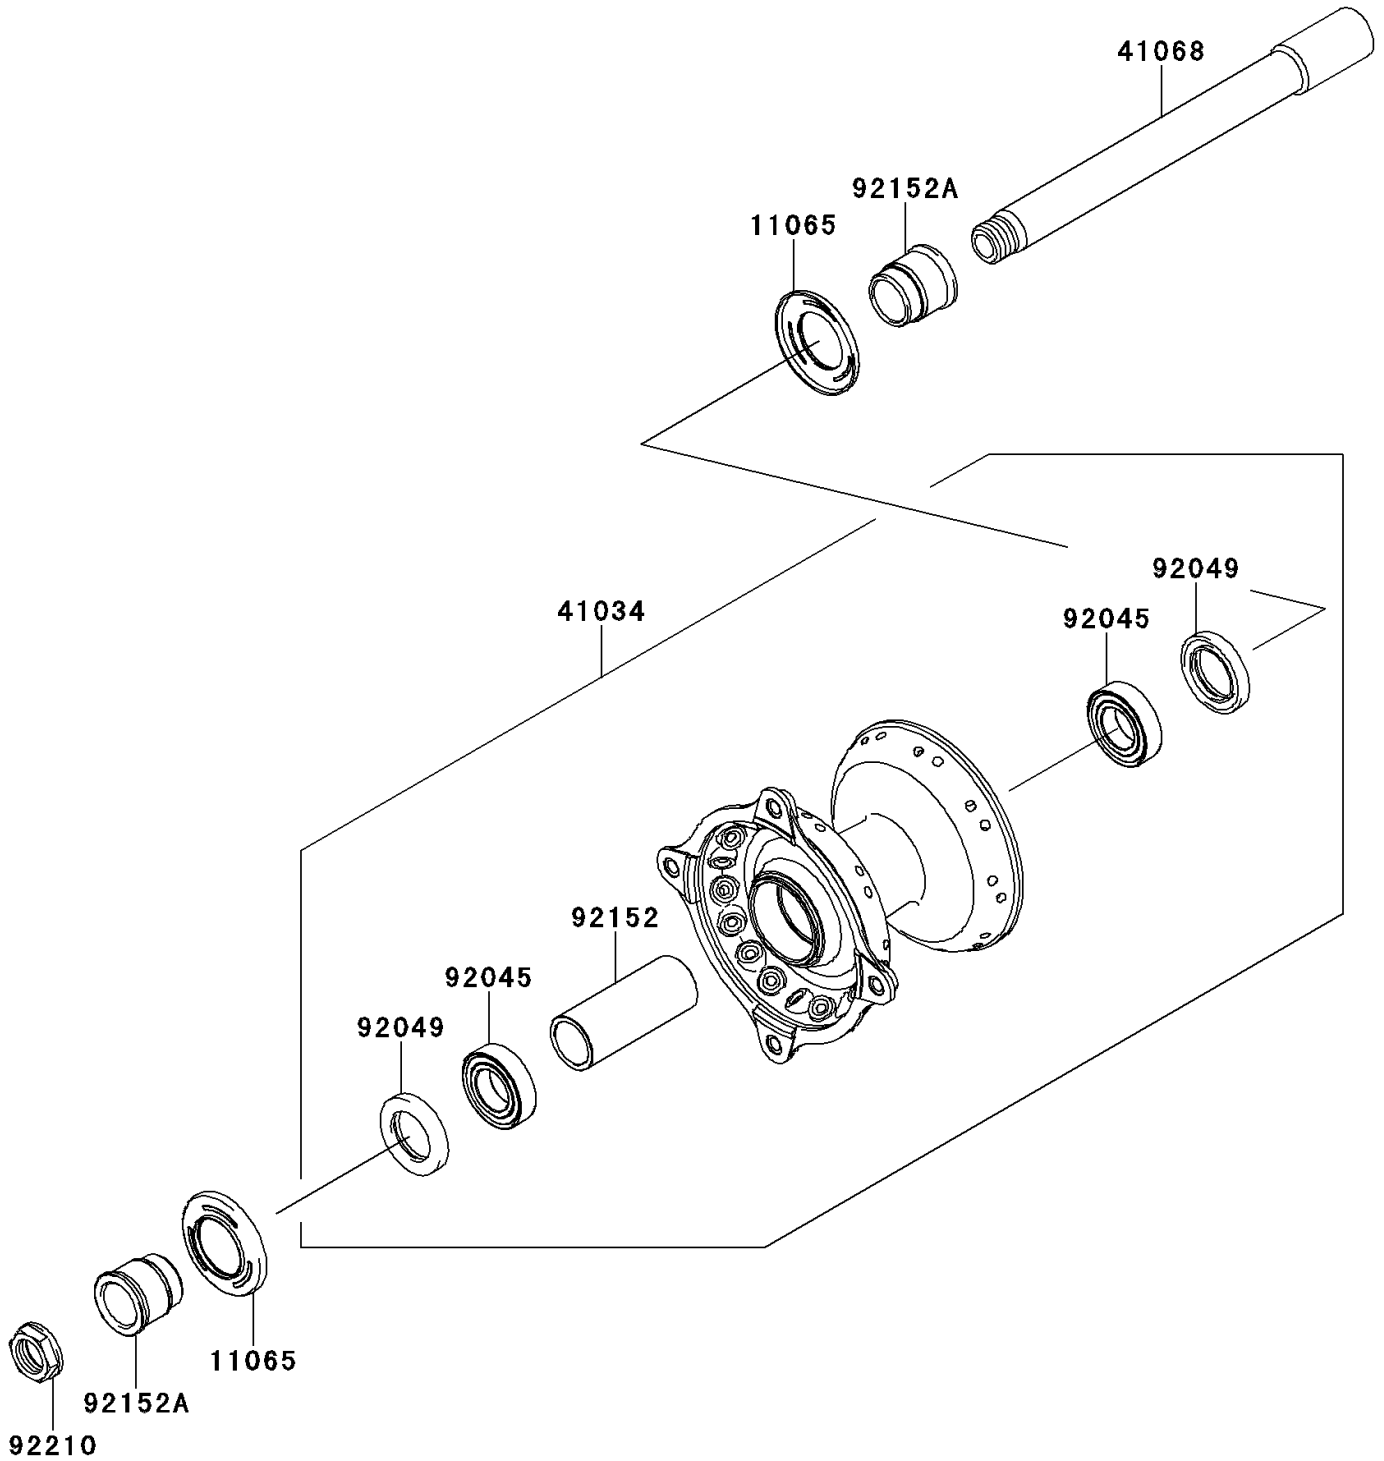

2013 KX™ 450F PARTS DIAGRAM

Front Hub

F2230

2013 KX™ 450F PARTS LIST

Front Hub

ITEM NAME	PART NUMBER	QUANTITY
CAP,AXLE (Ref # 11065)	11065-0350	2
DRUM-ASSY,FRONT BRAKE (Ref # 41034)	41034-0034	1
AXLE,FR (Ref # 41068)	41068-0004	1
BEARING-BALL,69042RS (Ref # 92045)	92045-1284	2
SEAL-OIL,BJNC-2 25X37X5 (Ref # 92049)	92049-1403	2
COLLAR,FRONT BRAKE DRUM,L=65 (Ref # 92152)	92152-0028	1
COLLAR,L=27.5 (Ref # 92152A)	92152-0845	2
NUT,18MM (Ref # 92210)	92210-0065	1