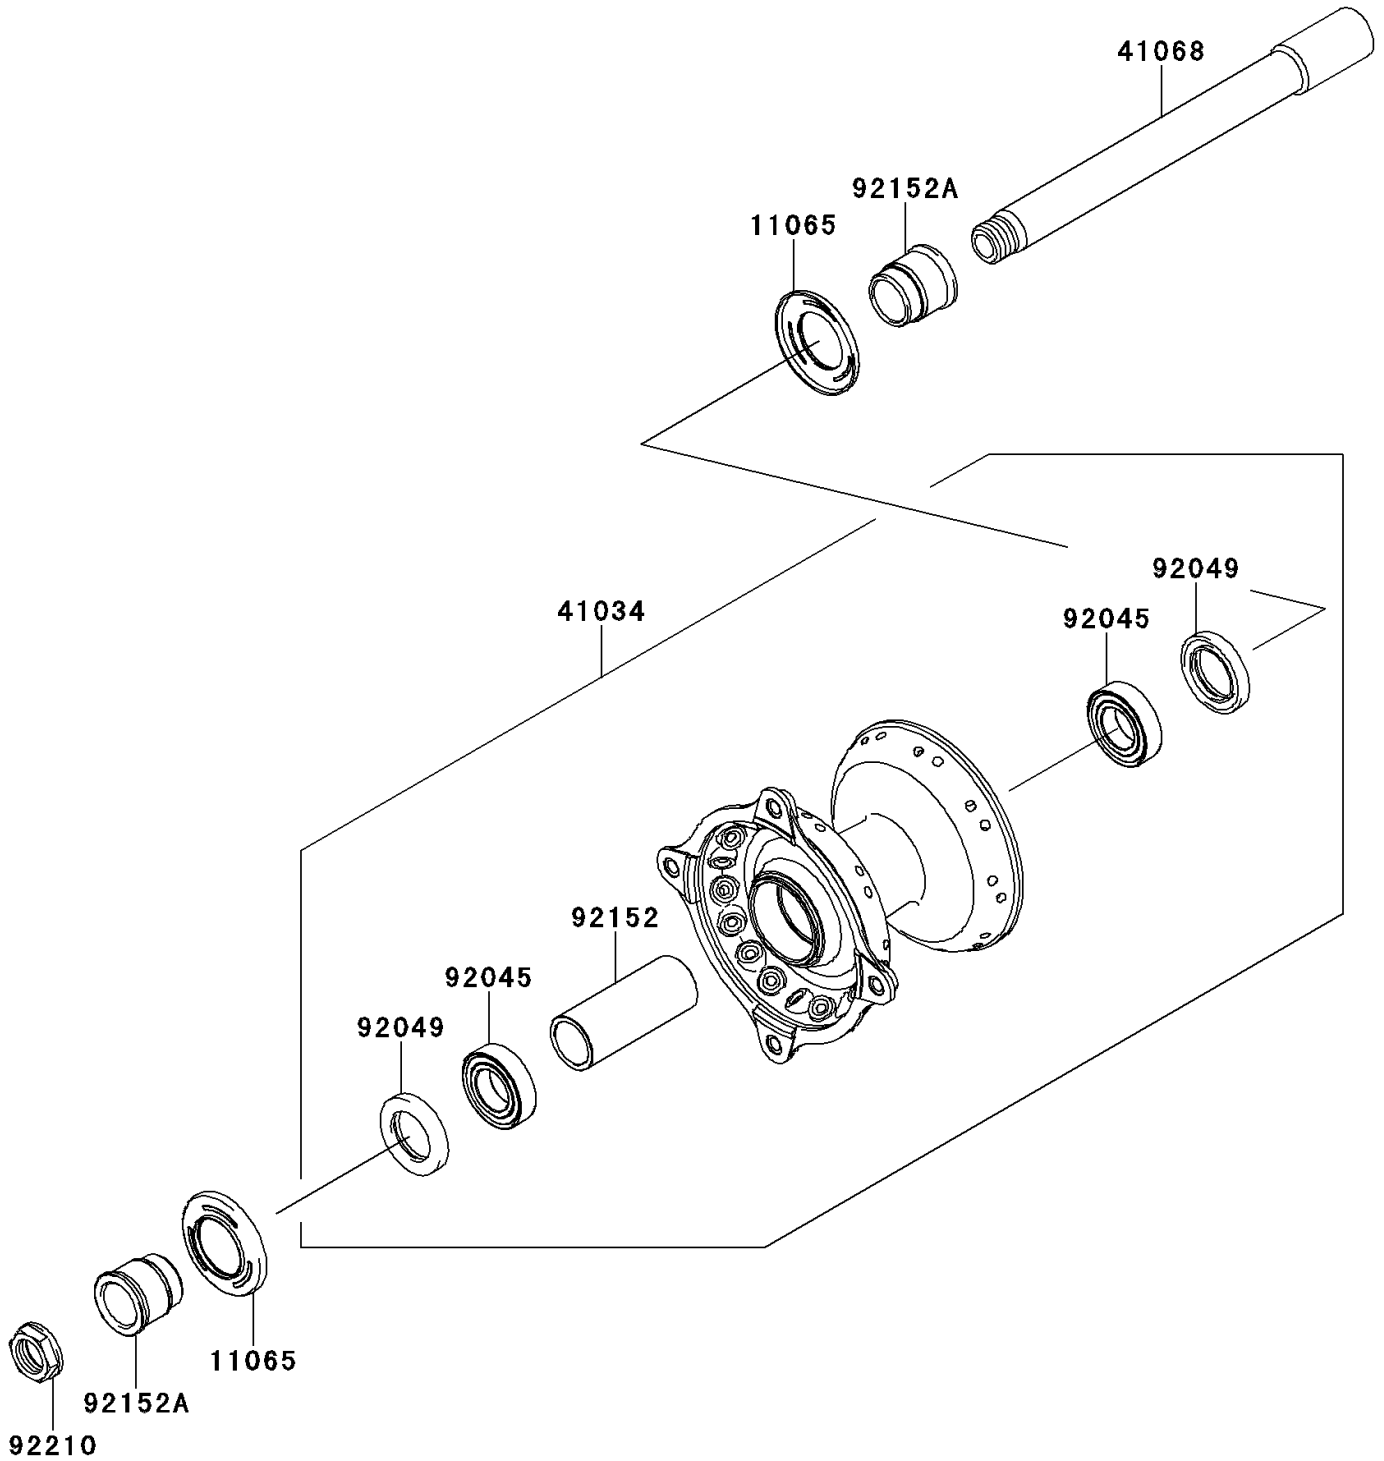

2014 KX™ 450F PARTS DIAGRAM

Front Hub

F2230

2014 KX™ 450F PARTS LIST

Front Hub

ITEM NAME	PART NUMBER	QUANTITY
CAP,AXLE (Ref # 11065)	11065-0350	2
DRUM-ASSY,FRONT BRAKE (Ref # 41034)	41034-0034	1
AXLE,FR (Ref # 41068)	41068-0004	1
BEARING-BALL,69042RS (Ref # 92045)	92045-1284	2
SEAL-OIL,BJNC-2 25X37X5 (Ref # 92049)	92049-1403	2
COLLAR,FRONT BRAKE DRUM,L=65 (Ref # 92152)	92152-0028	1
COLLAR,L=27.5 (Ref # 92152A)	92152-0845	2
NUT,18MM (Ref # 92210)	92210-0065	1