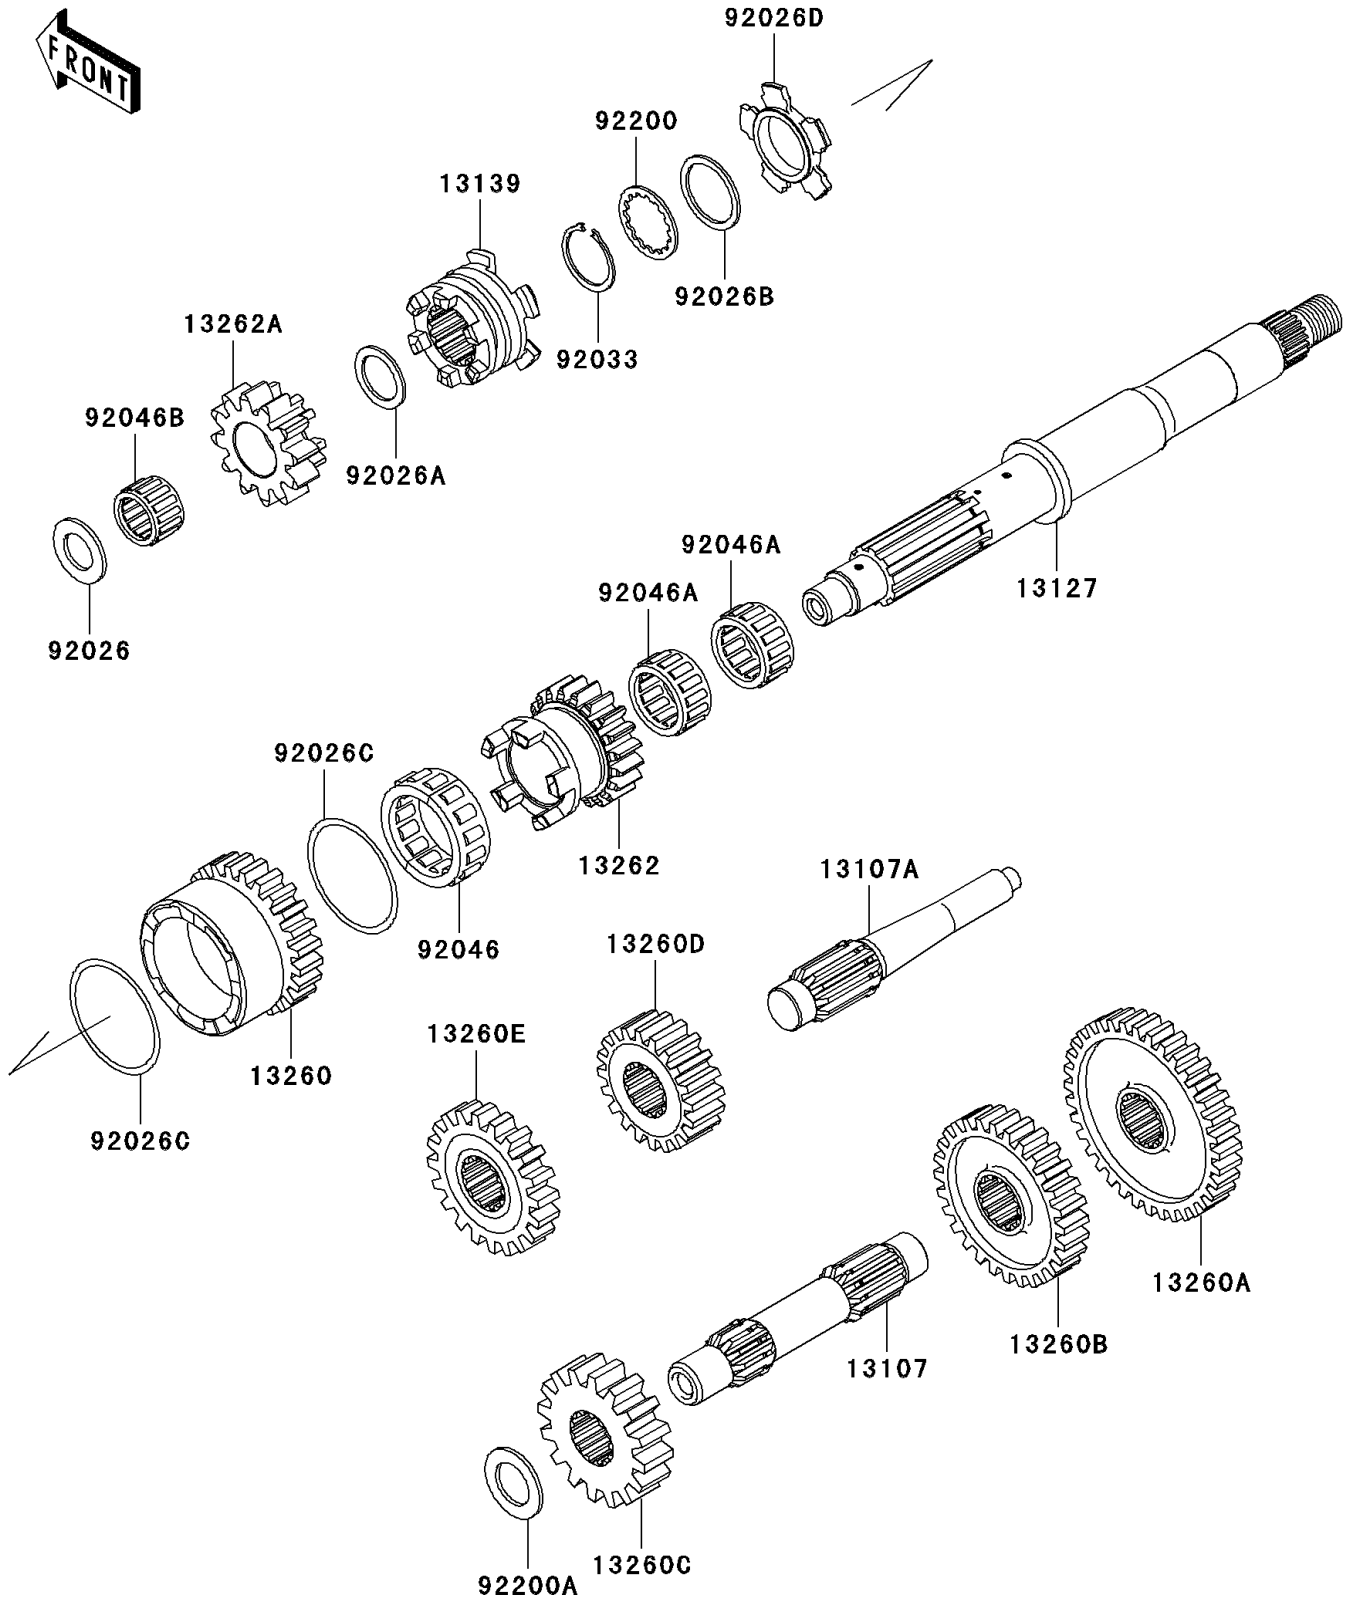

2007 Prairie 360 4X4 PARTS DIAGRAM

Transmission

E1361

2007 Prairie 360 4X4 PARTS LIST

Transmission

ITEM NAME	PART NUMBER	QUANTITY
SHAFT,COUNTER (Ref # 13107)	13107-0113	1
SHAFT,REVERSE,IDLE (Ref # 13107A)	13107-1437	1
SHAFT-TRANSMISSION INPUT (Ref # 13127)	13127-1304	1
SHIFTER (Ref # 13139)	13139-0003	1
GEAR,INPUT HIGH,26T (Ref # 13260)	13260-1867	1
GEAR,DRIVEN LOW,36T (Ref # 13260A)	13260-1869	1
GEAR,DRIVEN HIGH,30T (Ref # 13260B)	13260-1870	1
GEAR,OUTPUT DRIVE,18T (Ref # 13260C)	13260-1871	1
GEAR,OUTPUT REVERSE,16T (Ref # 13260D)	13260-1872	1
GEAR,DRIVEN REVERSE,16T (Ref # 13260E)	13260-1873	1
GEAR,INPUT LOW,20T (Ref # 13262)	13262-0234	1
GEAR,INPUT REVERSE,12T (Ref # 13262A)	13262-0235	1
SPACER,17.3X30X2.0 (Ref # 92026)	92026-1415	1
SPACER,21.2X29X1.6 (Ref # 92026A)	92026-1568	1
SPACER,28.2X34.5X1.6 (Ref # 92026B)	92026-1587	1
SPACER,48.2X54.3X1.0 (Ref # 92026C)	92026-1599	2
SPACER,HI&LOW (Ref # 92026D)	92026-1600	1
RING-SNAP,25.9X30.6X1.2 (Ref # 92033)	92033-1037	1
BEARING-NEEDLE,HIGH GEAR (Ref # 92046)	92046-1276	1
BEARING-NEEDLE,FWF-283317 (Ref # 92046A)	92046-1278	2
BEARING-NEEDLE,REVERSE GEAR (Ref # 92046B)	92046-1279	1
WASHER,28.5X34.0X1.5 (Ref # 92200)	92200-1240	1
WASHER,20.3X33X2.0 (Ref # 92200A)	92200-1351	1