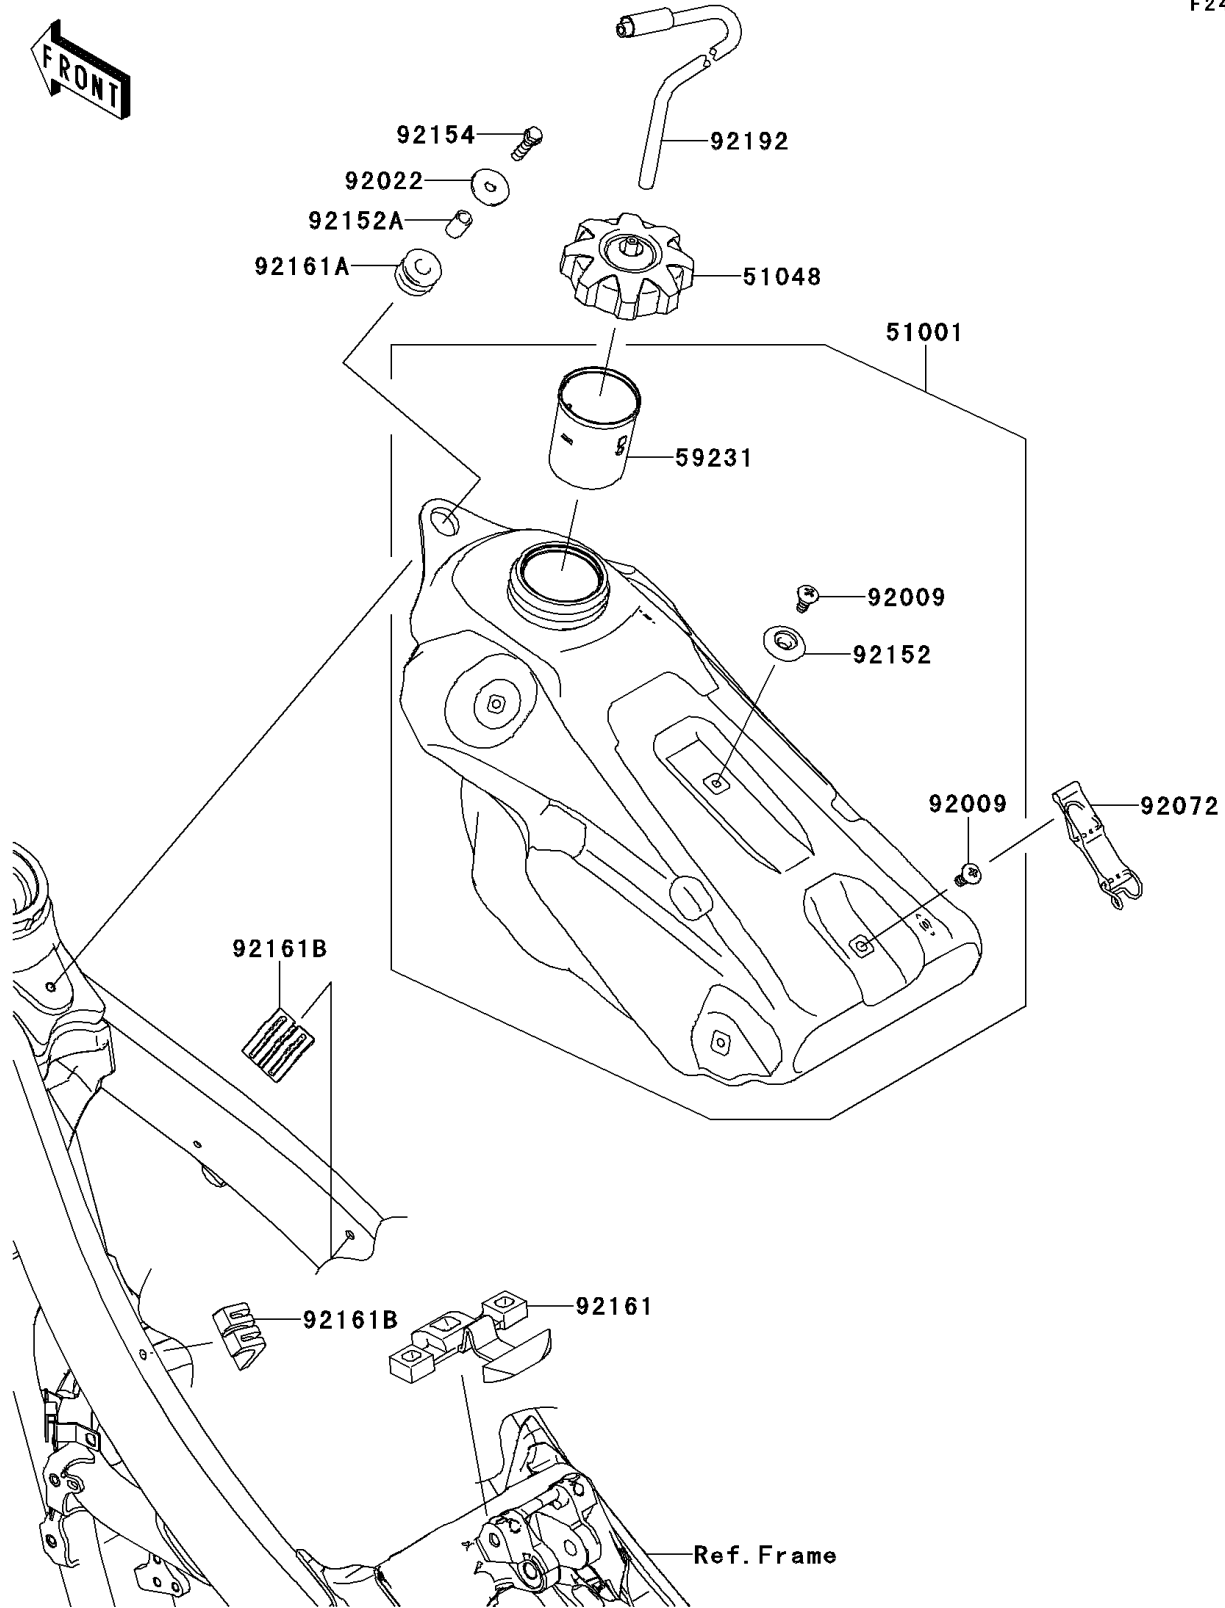

2014 KX™ 450F PARTS DIAGRAM

Fuel Tank

F2410

2014 KX™ 450F PARTS LIST

Fuel Tank

ITEM NAME	PART NUMBER	QUANTITY
TANK-COMP-FUEL (Ref # 51001)	51001-0412	1
CAP-ASSY-TANK,FUEL (Ref # 51048)	51048-0031	1
FILLER (Ref # 59231)	59231-0019	1
SCREW,6MM (Ref # 92009)	92009-1971	2
WASHER,6.5X24X2 (Ref # 92022)	92022-1690	1
BAND,FUEL TANK (Ref # 92072)	92072-0045	1
COLLAR (Ref # 92152)	92152-1346	1
COLLAR,6.8X10X16 (Ref # 92152A)	92152-1552	1
BOLT,FLANGED,6X25 (Ref # 92154)	92154-0520	1
DAMPER,FUEL TANK,RR (Ref # 92161)	92161-1377	1
DAMPER,FUEL TANK,FR (Ref # 92161A)	92161-1392	1
DAMPER,FUEL TANK,SIDE (Ref # 92161B)	92161-1393	2
TUBE (Ref # 92192)	92192-0161	1