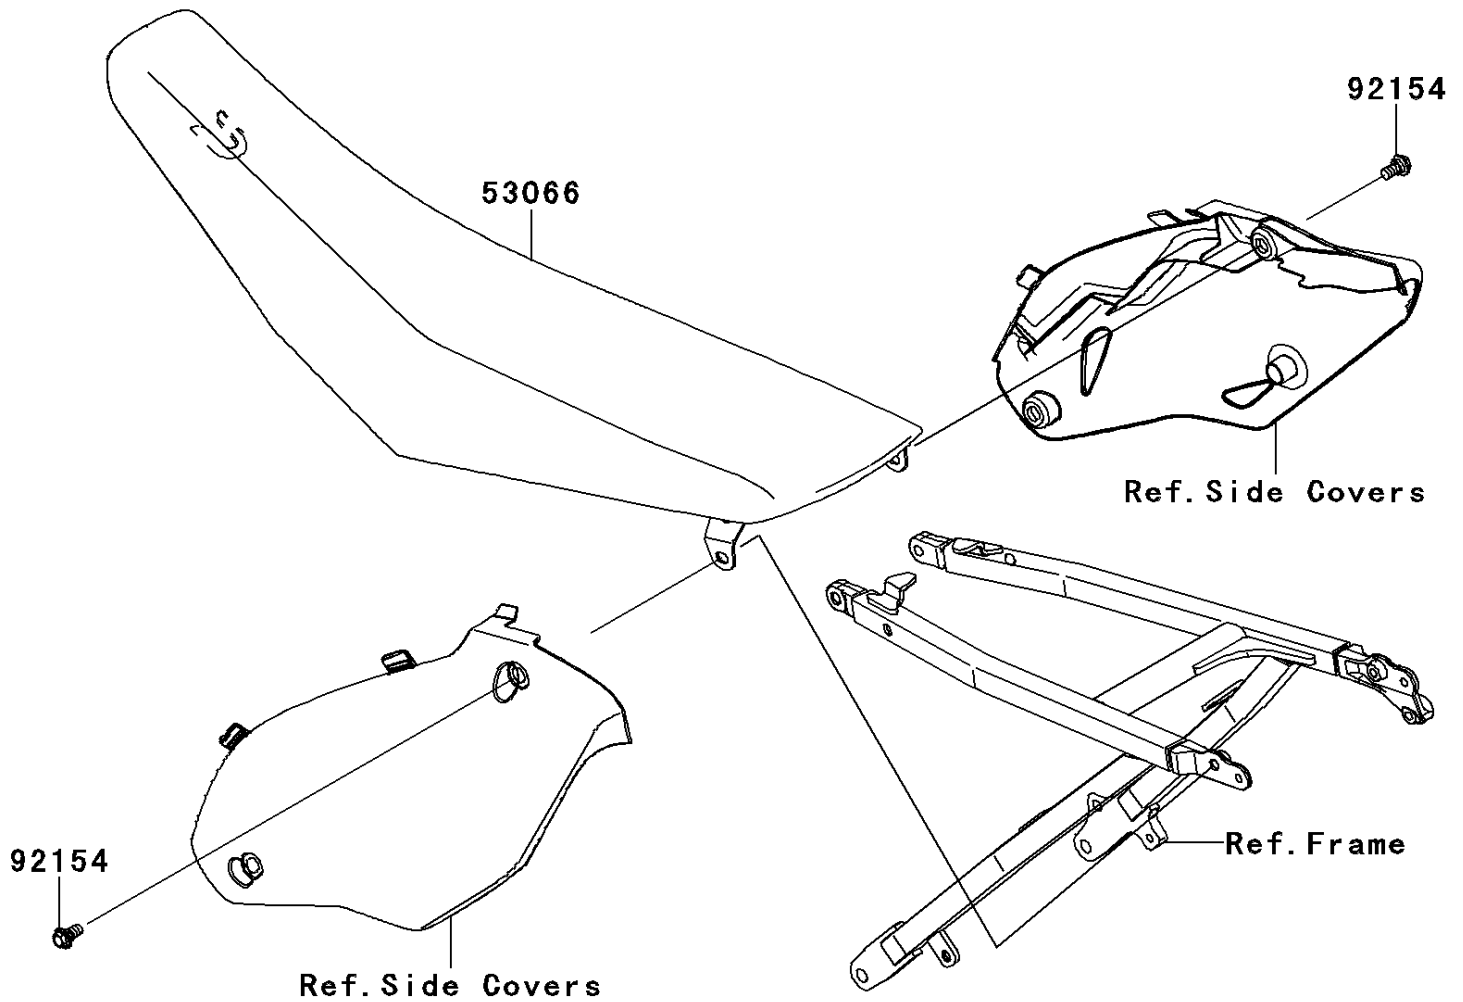

# 2014 KX™ 450F PARTS DIAGRAM

Seat

F2510

## 2014 KX™ 450F PARTS LIST

### Seat

ITEM NAME	PART NUMBER	QUANTITY
SEAT-ASSY, GREEN/BLACK (Ref # 53066)	53066-0357-336	1
BOLT, FLANGED, 8X16 (Ref # 92154)	92154-0547	2