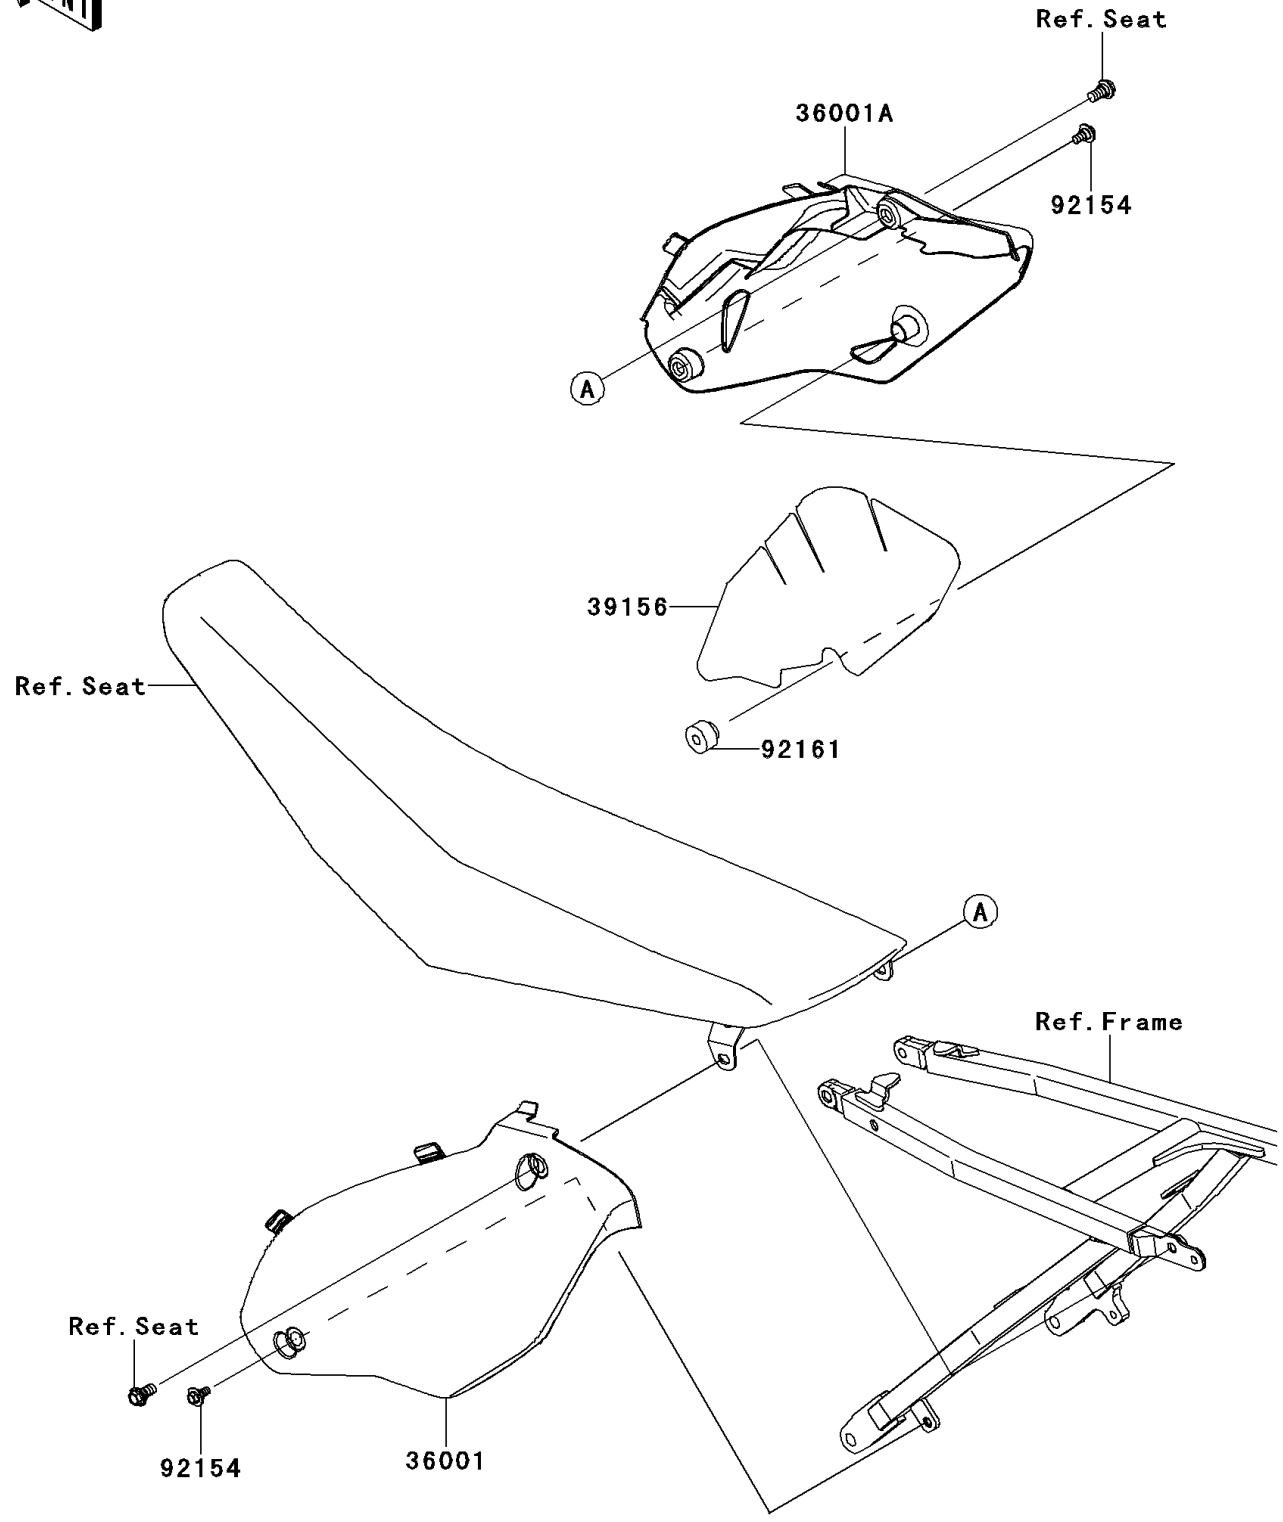

2014 KX™ 450F PARTS DIAGRAM

Side Covers

F2611

2014 KX™ 450F PARTS LIST

Side Covers

ITEM NAME	PART NUMBER	QUANTITY
COVER-SIDE,LH,B.WHITE (Ref # 36001)	36001-0220-266	1
COVER-SIDE,RH,B.WHITE (Ref # 36001A)	36001-0222-266	1
PAD,SIDE COVER,RH (Ref # 39156)	39156-0677	1
BOLT,FLANGED,6X9 (Ref # 92154)	92154-0546	2
DAMPER (Ref # 92161)	92161-0073	1