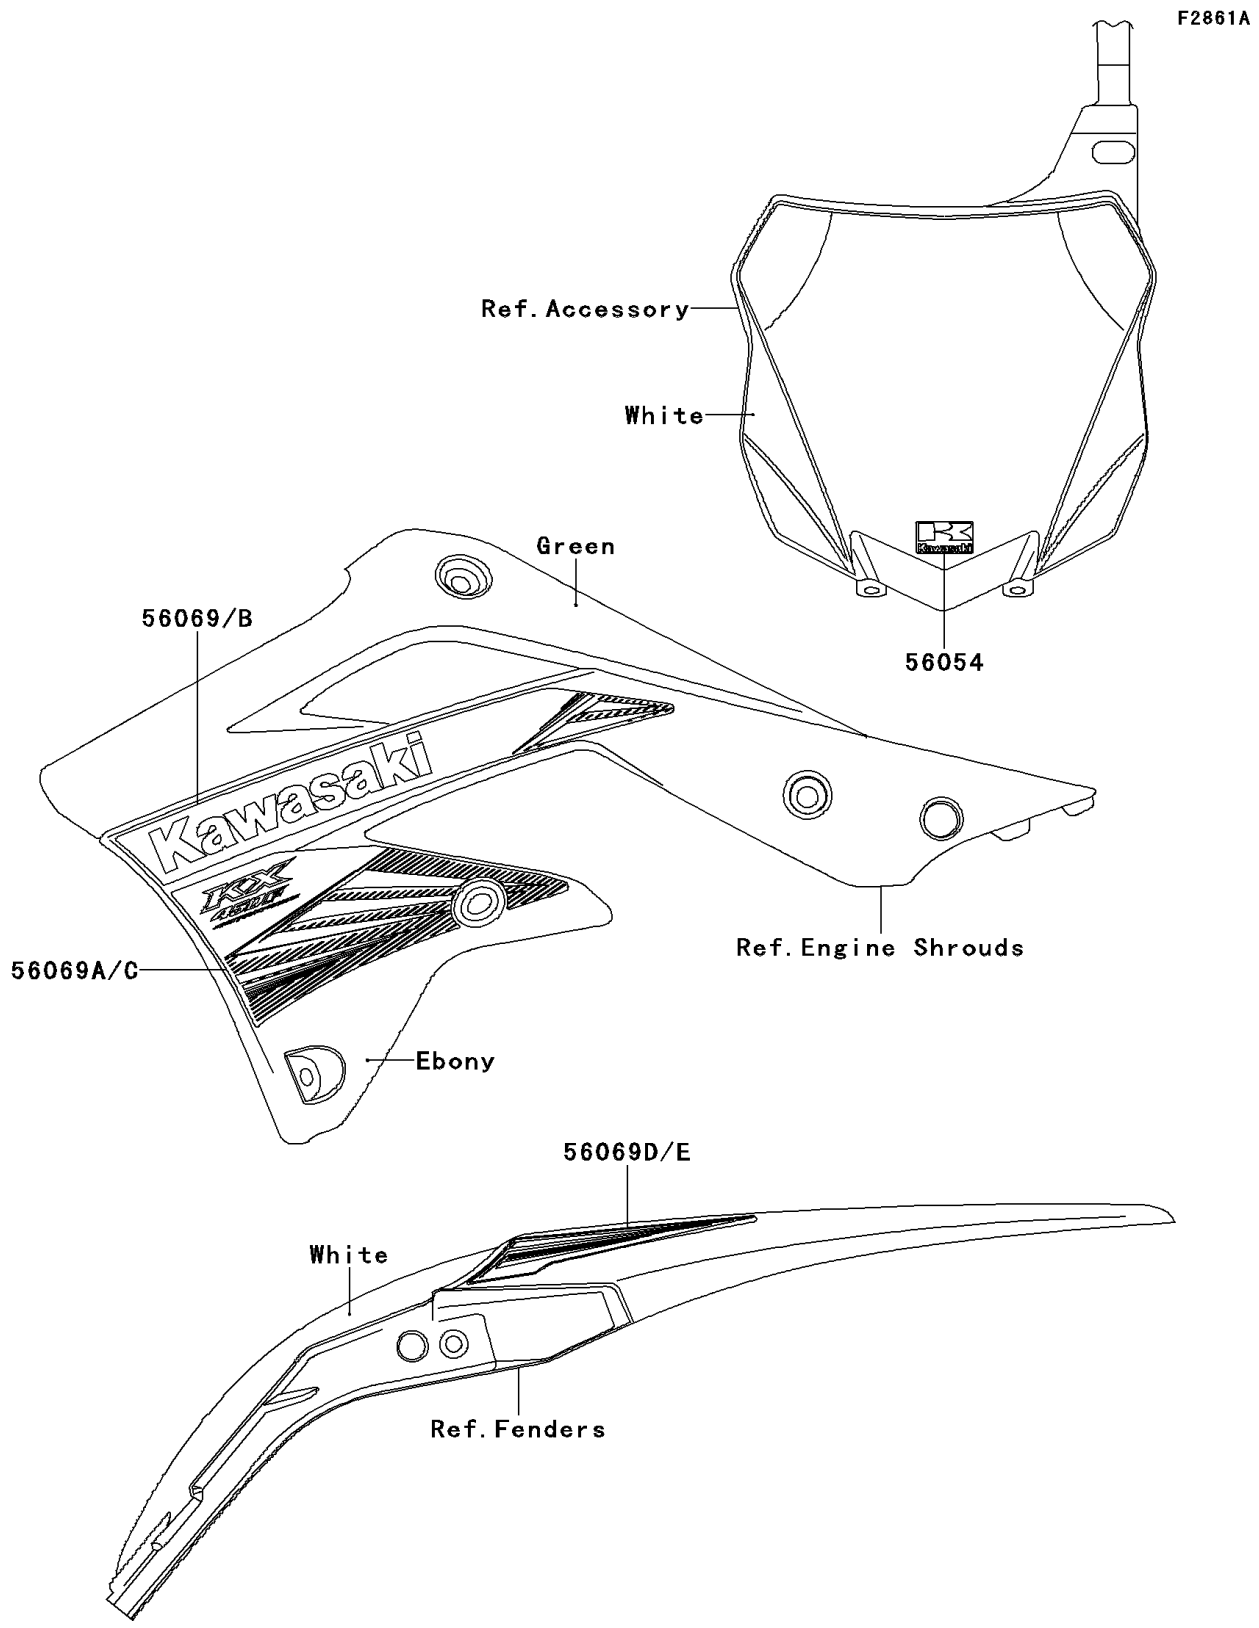

# 2014 KX™ 450F PARTS DIAGRAM

Decals(FEF)

## 2014 KX™ 450F PARTS LIST

### Decals(FEF)

ITEM NAME	PART NUMBER	QUANTITY
MARK,NUMBER PLATE (Ref # 56054)	56054-1282	1
PATTERN,SHROUD,UPP,LH (Ref # 56069)	56069-4012	1
PATTERN,SHROUD,LWR,LH (Ref # 56069A)	56069-4013	1
PATTERN,SHROUD,UPP,RH (Ref # 56069B)	56069-4014	1
PATTERN,SHROUD,LWR,RH (Ref # 56069C)	56069-4015	1
PATTERN,RR FENDER,LH (Ref # 56069D)	56069-4016	1
PATTERN,RR FENDER,RH (Ref # 56069E)	56069-4017	1