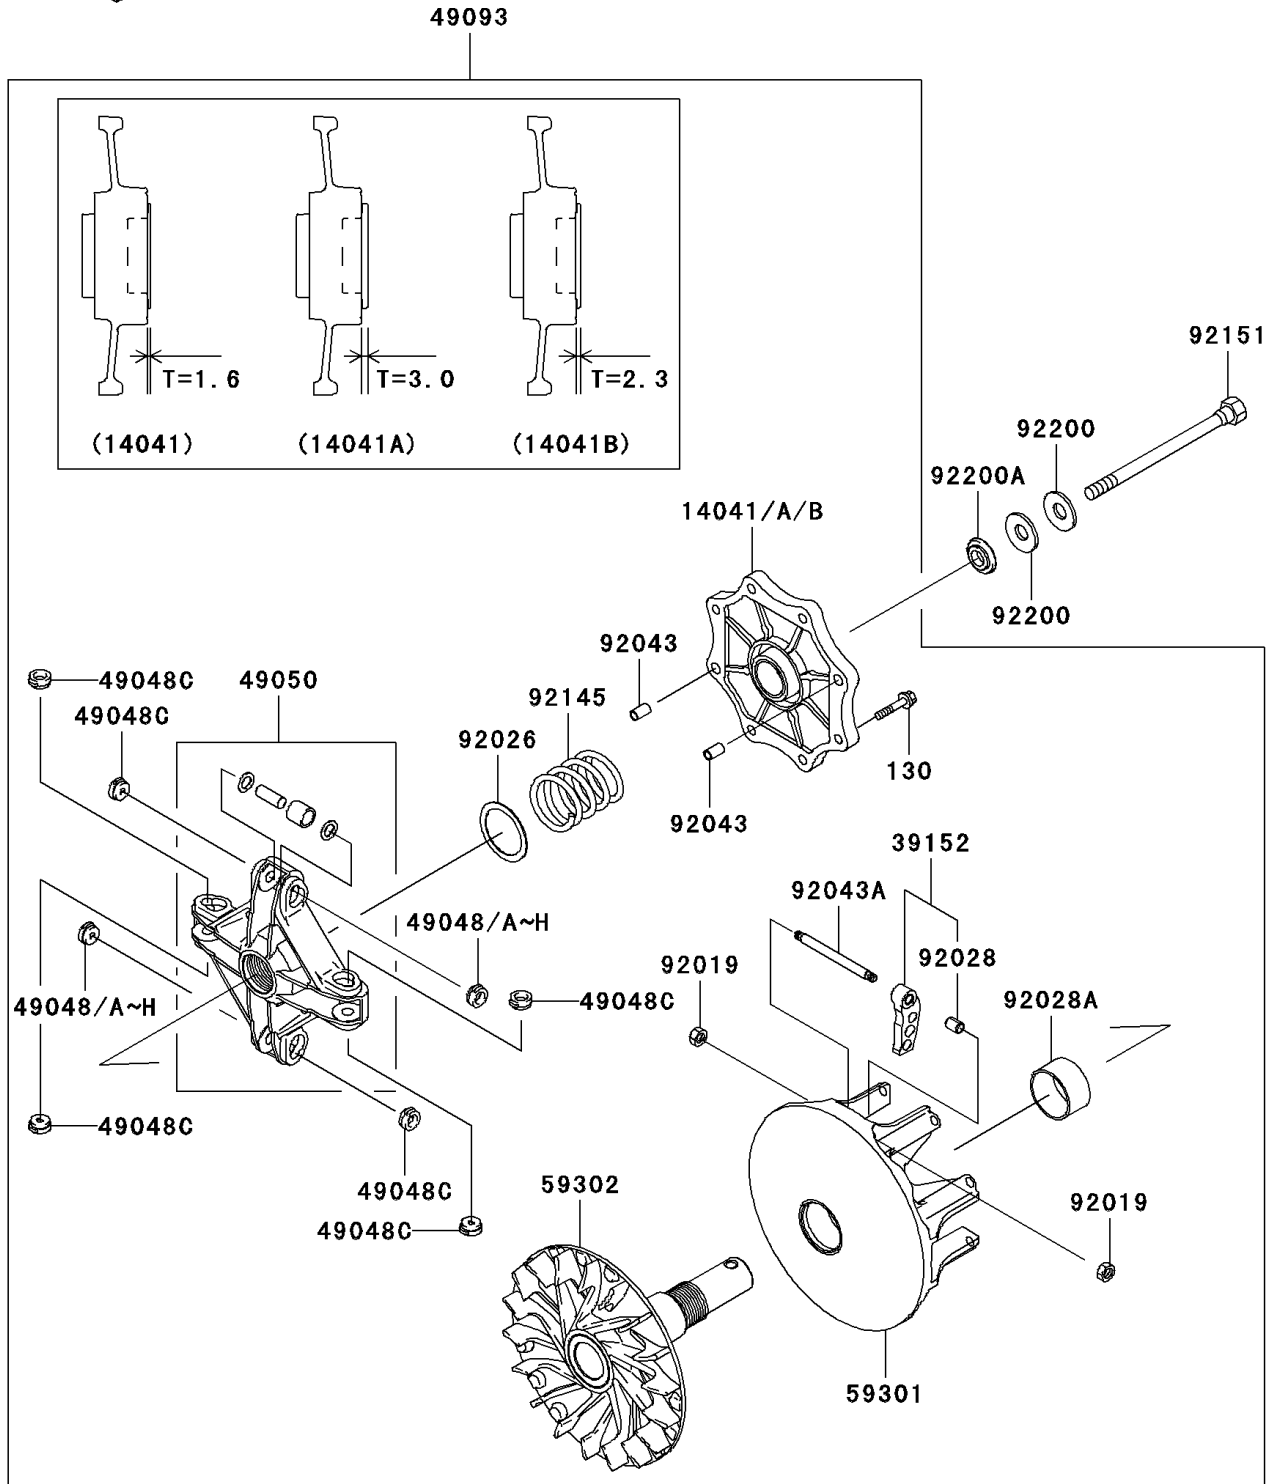

2006 Prairie 360 4X4 PARTS DIAGRAM

Drive Converter

E1391

2006 Prairie 360 4X4 PARTS LIST

Drive Converter

ITEM NAME	PART NUMBER	QUANTITY
BOLT-FLANGED,6X30 (Ref # 130)	130CA0630	8
COVER-COMP,RED (Ref # 14041)	14041-1159	AR
COVER-COMP,BLUE (Ref # 14041A)	14041-1160	AR
COVER-COMP,STD (Ref # 14041B)	14041-1161	AR
WEIGHT-RAMP (Ref # 39152)	39152-1096	4
SHOE,T=7.2 (Ref # 49048)	49048-1087	AR
SHOE,T=7.3 (Ref # 49048A)	49048-1088	AR
SHOE,T=7.4 (Ref # 49048B)	49048-1089	AR
SHOE,T=7.5 (Ref # 49048C)	49048-1090	8
SHOE,T=7.6 (Ref # 49048D)	49048-1091	AR
SHOE,T=7.7 (Ref # 49048E)	49048-1092	AR
SHOE,T=7.8 (Ref # 49048F)	49048-1093	AR
SHOE,T=7.9 (Ref # 49048G)	49048-1094	AR
SHOE,T=8.0 (Ref # 49048H)	49048-1095	AR
SPIDER (Ref # 49050)	49050-1081	1
CONVERTER-ASSY-DRIVE (Ref # 49093)	49093-0012	1
SHEAVE-MOVABLE (Ref # 59301)	59301-1070	1
SHEAVE-COMP (Ref # 59302)	59302-0003	1
NUT,LOCK,6MM (Ref # 92019)	92019-008	8
SPACER,39X49.5X1.0 (Ref # 92026)	92026-1603	1
BUSHING (Ref # 92028)	92028-1973	4
BUSHING (Ref # 92028A)	92028-1975	1
PIN,6.2X8X14 (Ref # 92043)	92043-1263	2
PIN (Ref # 92043A)	92043-1688	4
SPRING (Ref # 92145)	92145-1465	1
BOLT,12X165 (Ref # 92151)	92151-1393	1
WASHER,SPRING (Ref # 92200)	92200-1504	2
WASHER (Ref # 92200A)	92200-1634	1