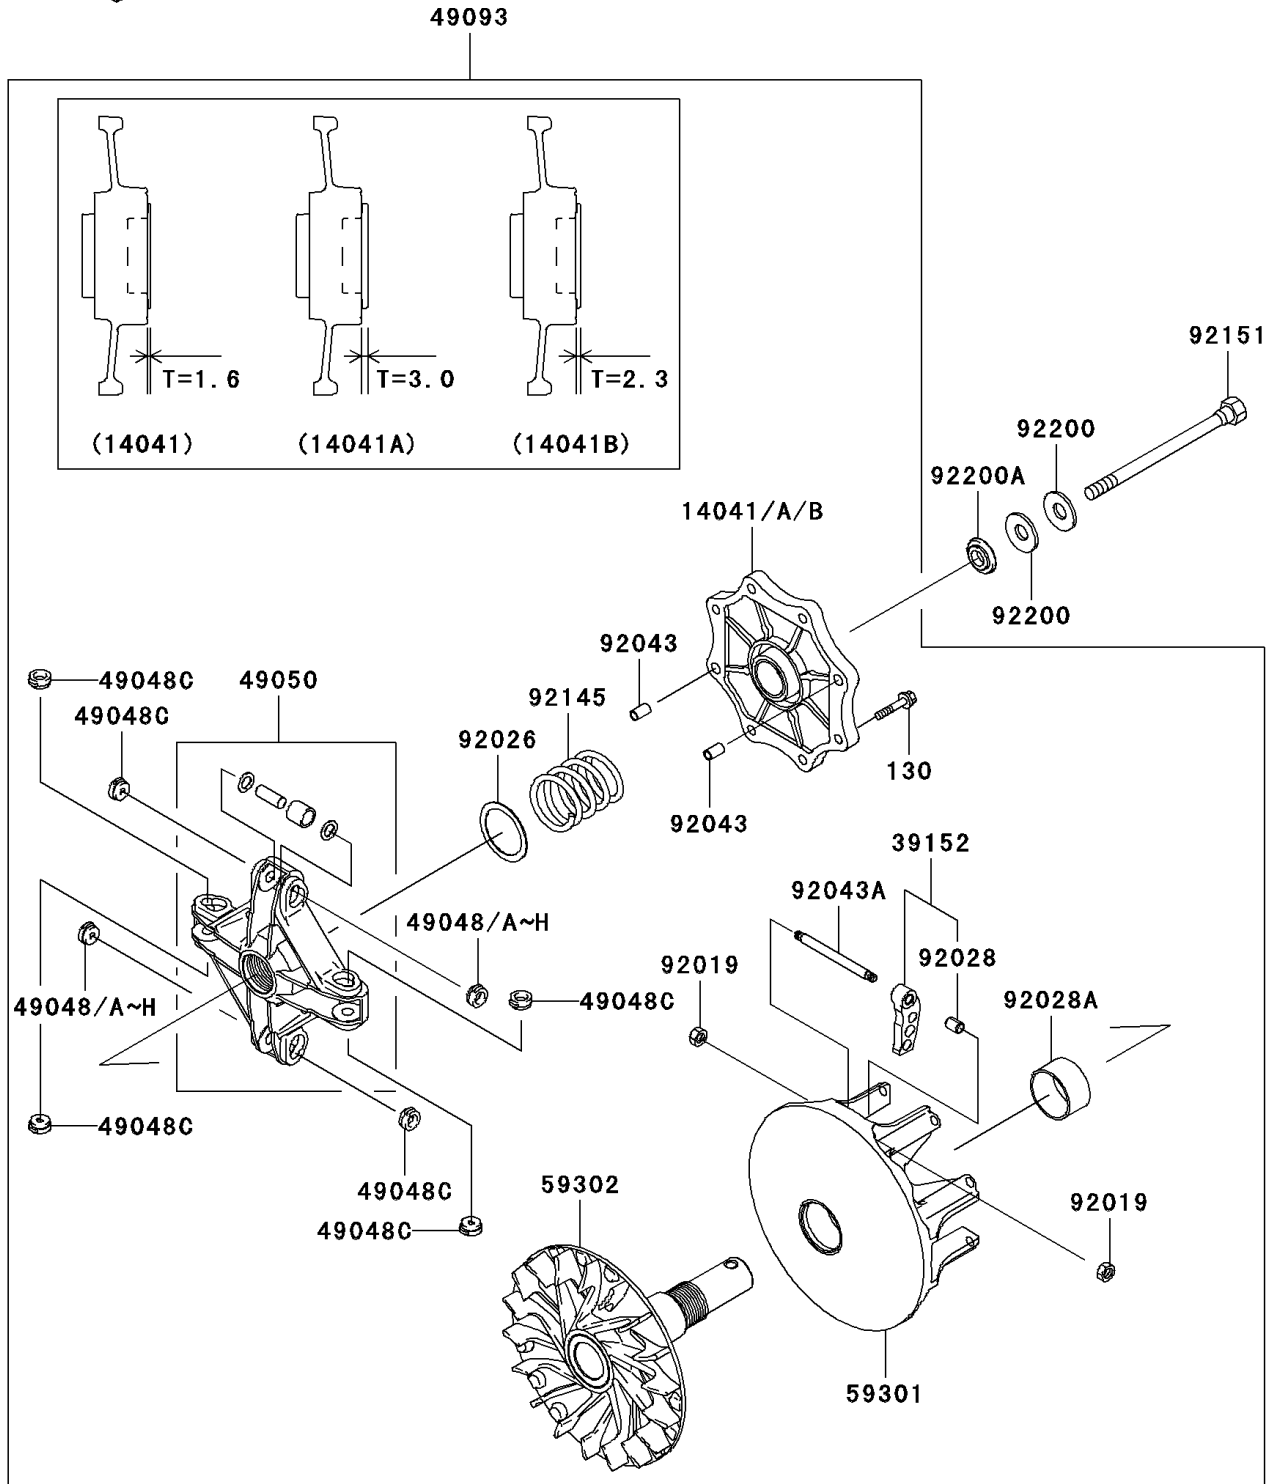

2007 Prairie 360 4X4 PARTS DIAGRAM

Drive Converter

E1391

2007 Prairie 360 4X4 PARTS LIST

Drive Converter

ITEM NAME	PART NUMBER	QUANTITY
BOLT-FLANGED,6X30 (Ref # 130)	130CA0630	8
COVER-COMP,RED (Ref # 14041)	14041-1159	AR
COVER-COMP,BLUE (Ref # 14041A)	14041-1160	AR
COVER-COMP,STD (Ref # 14041B)	14041-1161	AR
WEIGHT-RAMP (Ref # 39152)	39152-1096	4
SHOE,T=7.2 (Ref # 49048)	49048-1087	AR
SHOE,T=7.3 (Ref # 49048A)	49048-1088	AR
SHOE,T=7.4 (Ref # 49048B)	49048-1089	AR
SHOE,T=7.5 (Ref # 49048C)	49048-1090	8
SHOE,T=7.6 (Ref # 49048D)	49048-1091	AR
SHOE,T=7.7 (Ref # 49048E)	49048-1092	AR
SHOE,T=7.8 (Ref # 49048F)	49048-1093	AR
SHOE,T=7.9 (Ref # 49048G)	49048-1094	AR
SHOE,T=8.0 (Ref # 49048H)	49048-1095	AR
SPIDER (Ref # 49050)	49050-1081	1
CONVERTER-ASSY-DRIVE (Ref # 49093)	49093-0012	1
SHEAVE-MOVABLE (Ref # 59301)	59301-1070	1
SHEAVE-COMP (Ref # 59302)	59302-0003	1
NUT,LOCK,6MM (Ref # 92019)	92019-008	8
SPACER,39X49.5X1.0 (Ref # 92026)	92026-1603	1
BUSHING (Ref # 92028)	92028-1973	4
BUSHING (Ref # 92028A)	92028-1975	1
PIN,6.2X8X14 (Ref # 92043)	92043-1263	2
PIN (Ref # 92043A)	92043-1688	4
SPRING (Ref # 92145)	92145-1465	1
BOLT,12X165 (Ref # 92151)	92151-1393	1
WASHER,SPRING (Ref # 92200)	92200-1504	2
WASHER (Ref # 92200A)	92200-1634	1