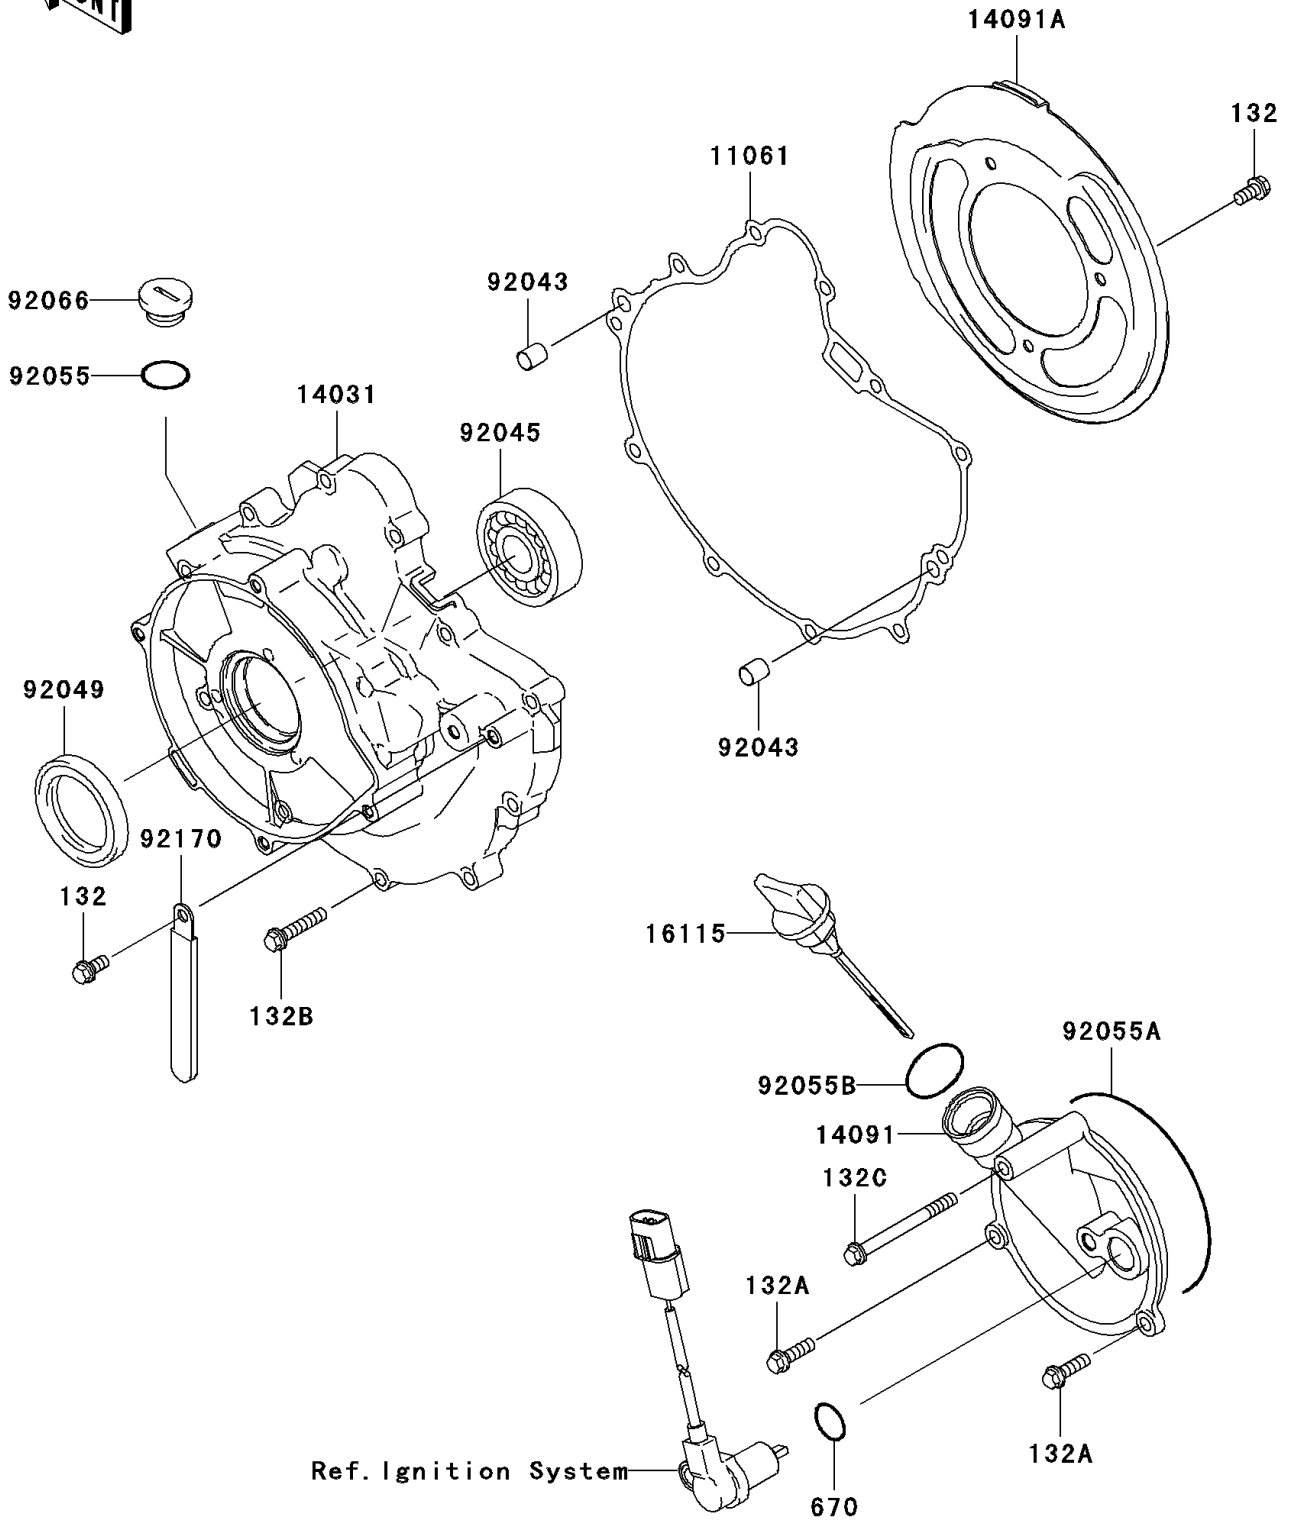

2006 Prairie 360 4X4 PARTS DIAGRAM

Engine Cover(s)

E1431

Ref. Ignition System

2006 Prairie 360 4X4 PARTS LIST

Engine Cover(s)

ITEM NAME	PART NUMBER	QUANTITY
BOLT-FLANGED-SMALL,6X12 (Ref # 132)	132BD0612	4
BOLT-FLANGED-SMALL,6X20 (Ref # 132A)	132BD0620	2
BOLT-FLANGED-SMALL,6X30 (Ref # 132B)	132BD0630	11
BOLT-FLANGED-SMALL,6X65 (Ref # 132C)	132BD0665	1
O RING (Ref # 670)	670D2018	1
GASKET,GENERATOR COVER (Ref # 11061)	11061-1086	1
COVER-GENERATOR (Ref # 14031)	14031-1389	1
COVER (Ref # 14091)	14091-1365	1
COVER,BELT CONVERTER (Ref # 14091A)	14091-1571	1
CAP-OIL FILLER (Ref # 16115)	16115-1072	1
PIN,6.2X8X14 (Ref # 92043)	92043-1263	2
BEARING-BALL,#6004 (Ref # 92045)	92045-0076	1
SEAL-OIL,HTC 28X45X7 (Ref # 92049)	92049-1576	1
RING-O,20X2 (Ref # 92055)	92055-1146	1
RING-O,99.5X2.0 (Ref # 92055A)	92055-1632	1
RING-O,20X3 (Ref # 92055B)	92055-2185	1
PLUG,COVER (Ref # 92066)	92066-1163	1
CLAMP (Ref # 92170)	92170-1925	1