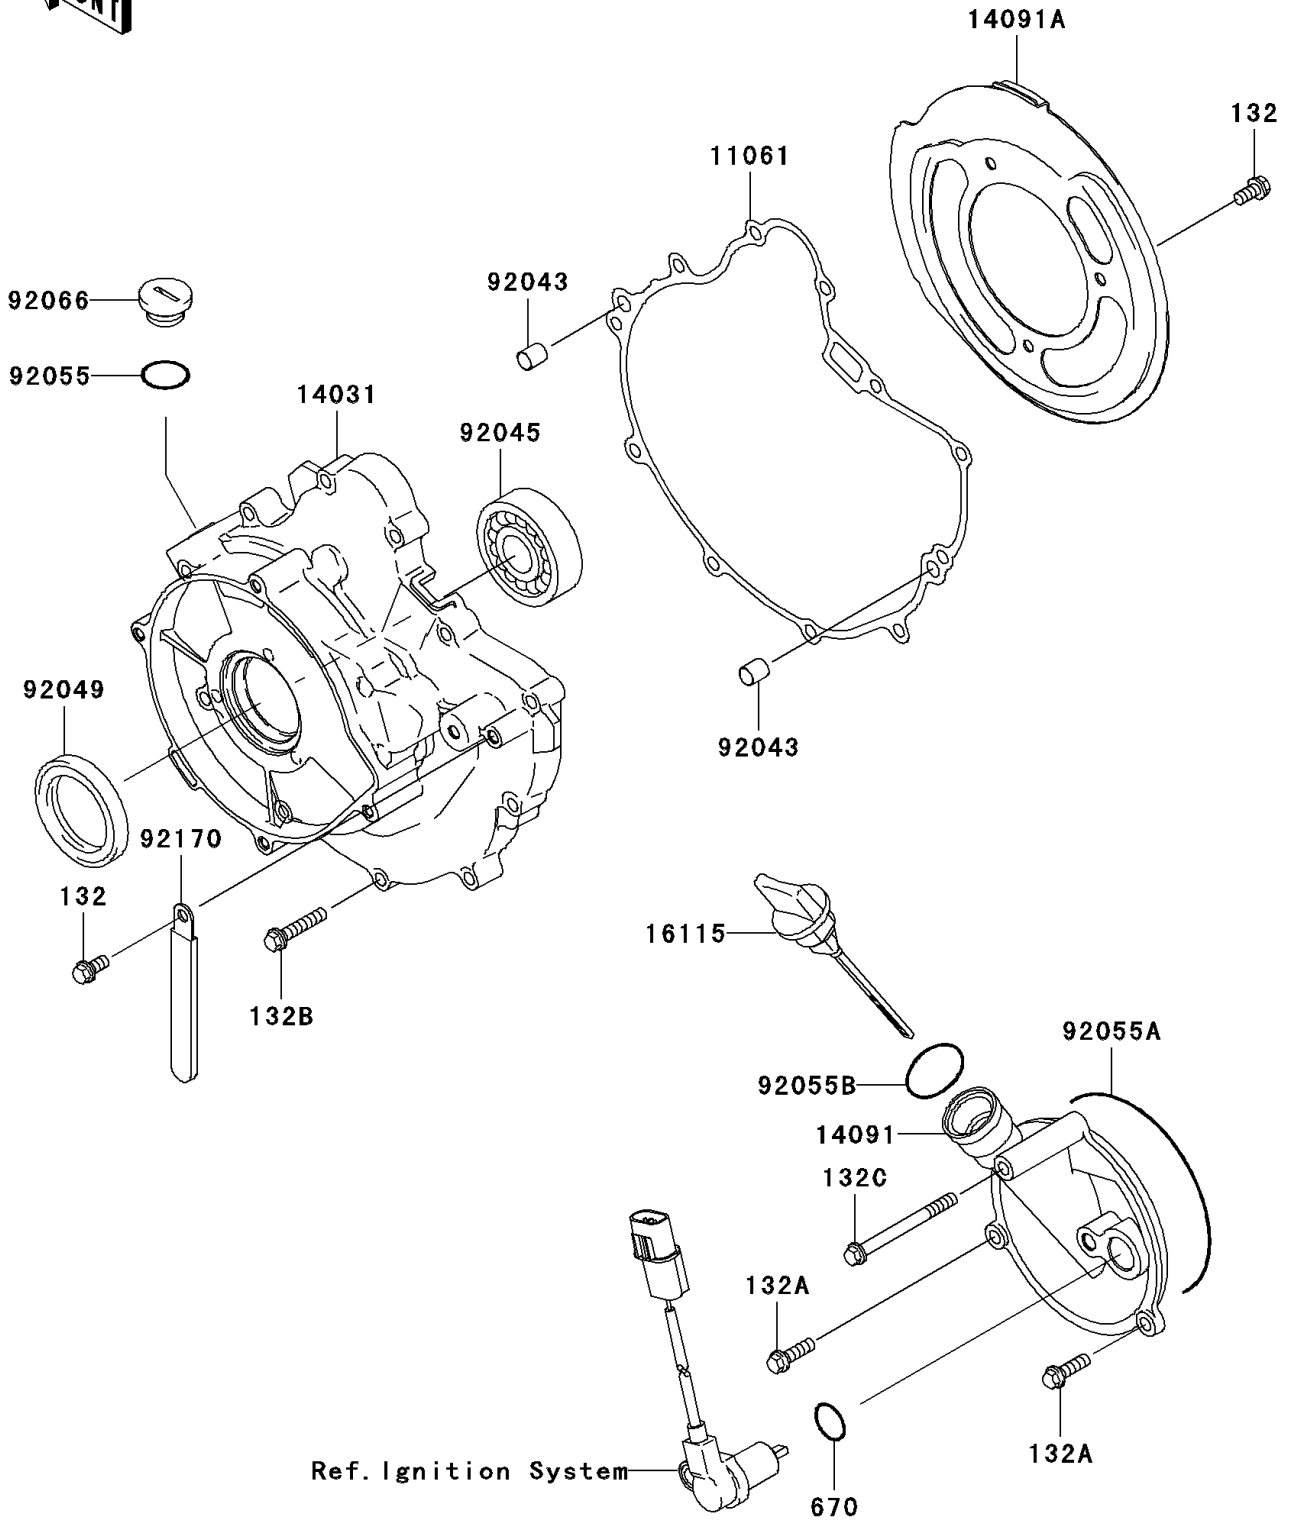

2009 Prairie® 360 4X4 PARTS DIAGRAM

Engine Cover(s)

E1431

2009 Prairie® 360 4X4 PARTS LIST

Engine Cover(s)

ITEM NAME	PART NUMBER	QUANTITY
BOLT-FLANGED-SMALL,6X12 (Ref # 132)	132BD0612	4
BOLT-FLANGED-SMALL,6X20 (Ref # 132A)	132BD0620	2
BOLT-FLANGED-SMALL,6X30 (Ref # 132B)	132BD0630	11
BOLT-FLANGED-SMALL,6X65 (Ref # 132C)	132BD0665	1
O RING (Ref # 670)	670D2018	1
GASKET,GENERATOR COVER (Ref # 11061)	11061-1086	1
COVER-GENERATOR (Ref # 14031)	14031-1389	1
COVER (Ref # 14091)	14091-1365	1
COVER,BELT CONVERTER (Ref # 14091A)	14091-1571	1
CAP-OIL FILLER (Ref # 16115)	16115-1072	1
PIN,6.2X8X14 (Ref # 92043)	92043-1263	2
BEARING-BALL,#6004 (Ref # 92045)	92045-0076	1
SEAL-OIL,HTC 28X45X7 (Ref # 92049)	92049-1576	1
RING-O,20X2 (Ref # 92055)	92055-1146	1
RING-O,99.5X2.0 (Ref # 92055A)	92055-1632	1
RING-O,20X3 (Ref # 92055B)	92055-2185	1
PLUG,COVER (Ref # 92066)	92066-1163	1
CLAMP (Ref # 92170)	92170-1925	1