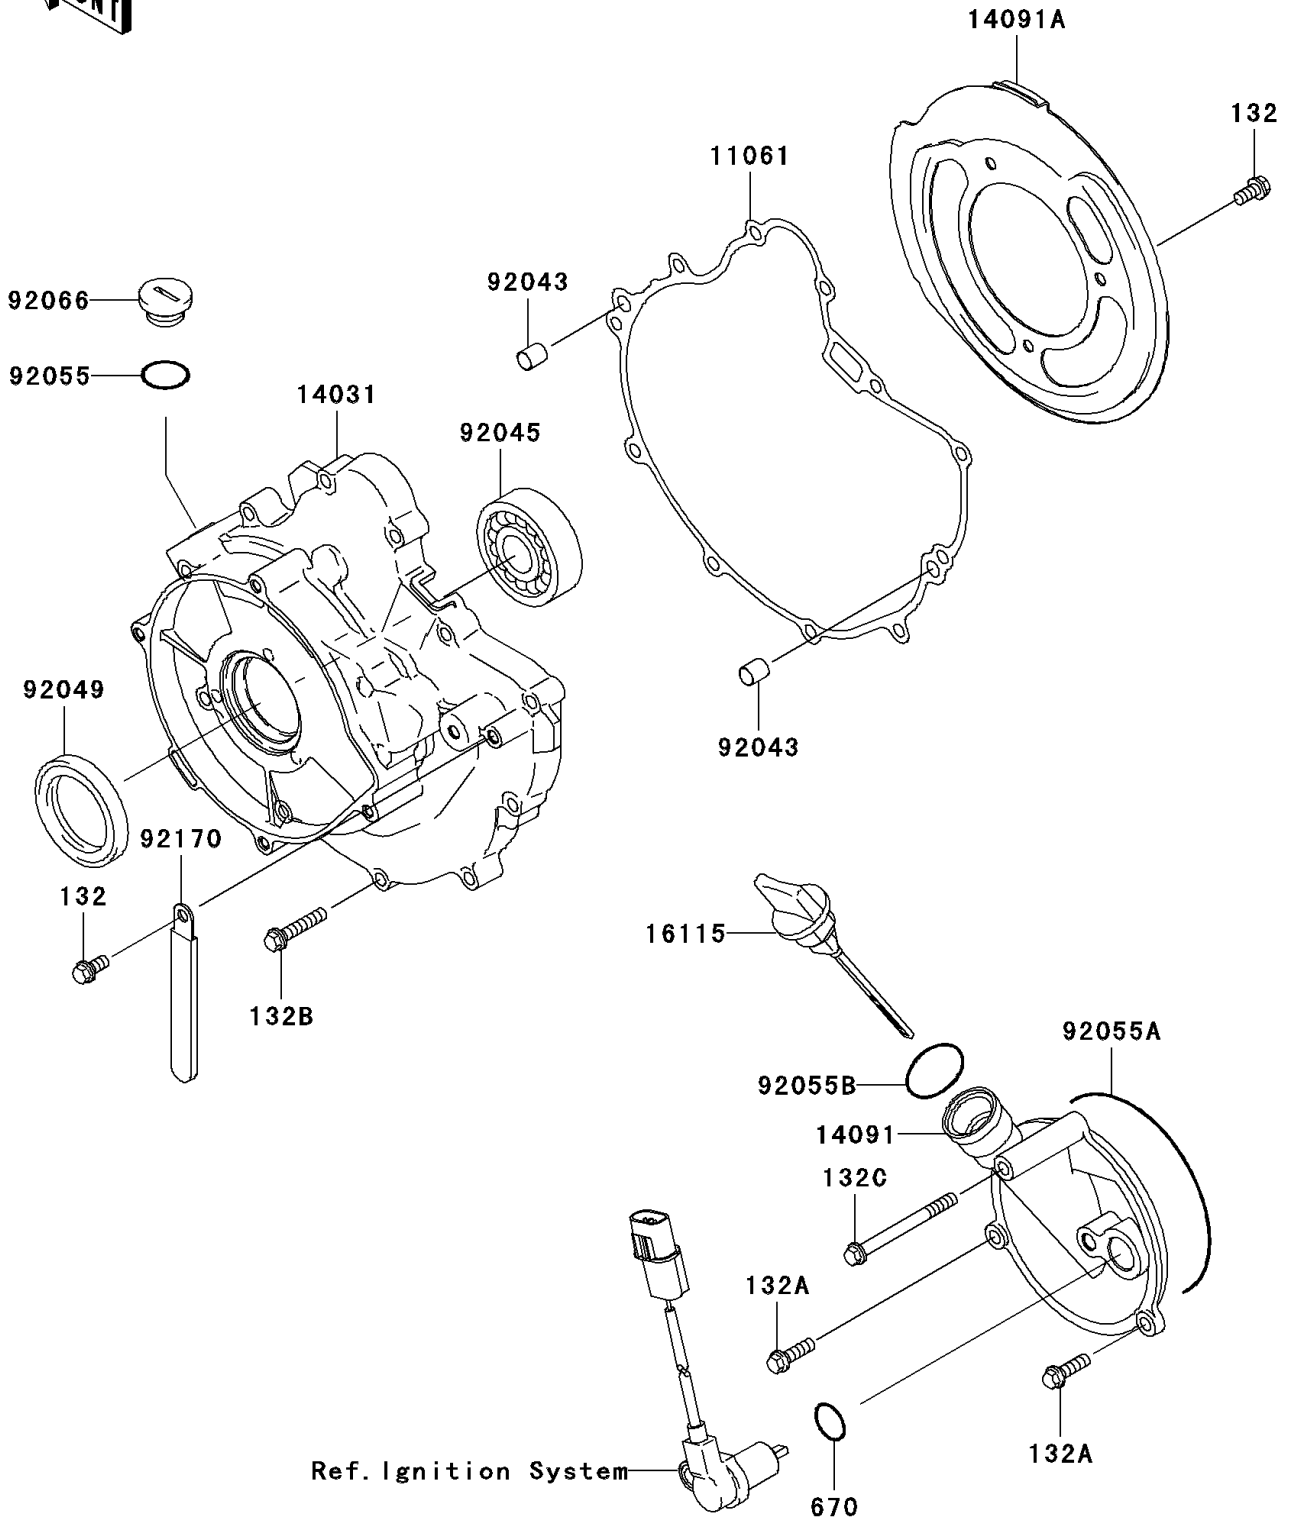

2010 Prairie® 360 4X4 PARTS DIAGRAM

Engine Cover(s)

E1431

2010 Prairie® 360 4X4 PARTS LIST

Engine Cover(s)

ITEM NAME	PART NUMBER	QUANTITY
BOLT-FLANGED-SMALL,6X12 (Ref # 132)	132BD0612	4
BOLT-FLANGED-SMALL,6X20 (Ref # 132A)	132BD0620	2
BOLT-FLANGED-SMALL,6X30 (Ref # 132B)	132BD0630	11
BOLT-FLANGED-SMALL,6X65 (Ref # 132C)	132BD0665	1
O RING (Ref # 670)	670D2018	1
GASKET,GENERATOR COVER (Ref # 11061)	11061-1086	1
COVER-GENERATOR (Ref # 14031)	14031-1389	1
COVER (Ref # 14091)	14091-1365	1
COVER,BELT CONVERTER (Ref # 14091A)	14091-1571	1
CAP-OIL FILLER (Ref # 16115)	16115-1072	1
PIN,6.2X8X14 (Ref # 92043)	92043-1263	2
BEARING-BALL,#6004 (Ref # 92045)	92045-0076	1
SEAL-OIL,HTC 28X45X7 (Ref # 92049)	92049-1576	1
RING-O,20X2 (Ref # 92055)	92055-1146	1
RING-O,99.5X2.0 (Ref # 92055A)	92055-1632	1
RING-O,20X3 (Ref # 92055B)	92055-2185	1
PLUG,COVER (Ref # 92066)	92066-1163	1
CLAMP (Ref # 92170)	92170-1925	1