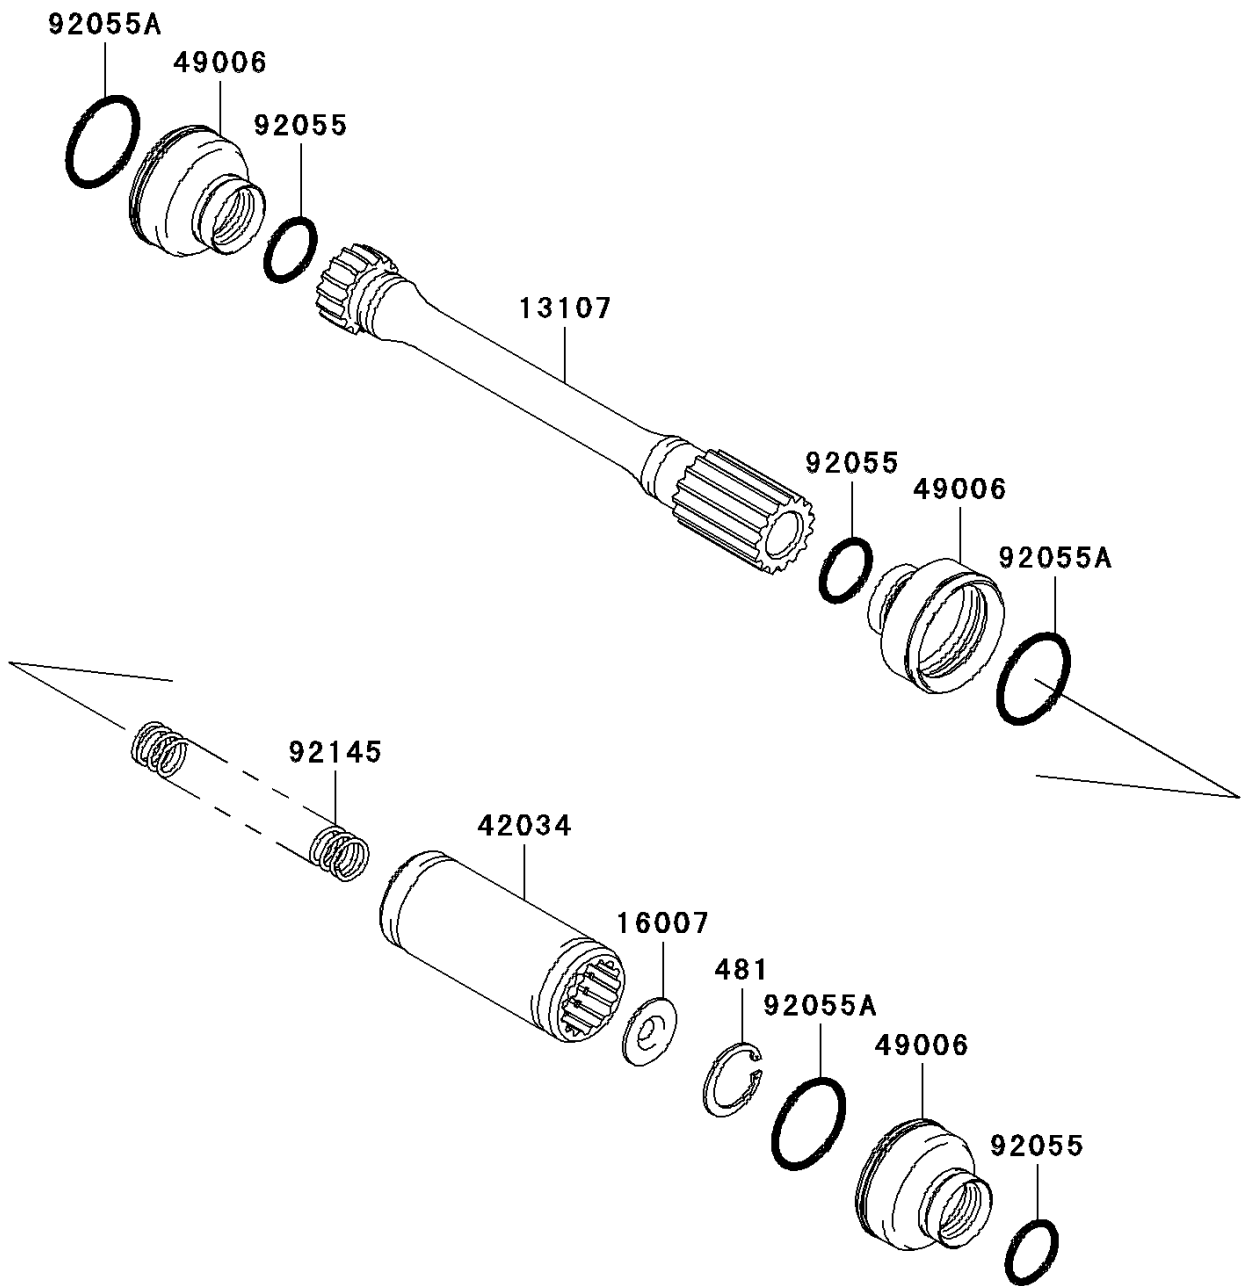

2006 Prairie 360 4X4 PARTS DIAGRAM

Drive Shaft-Propeller

E3135

2006 Prairie 360 4X4 PARTS LIST

Drive Shaft-Propeller

ITEM NAME	PART NUMBER	QUANTITY
CIRCLIP-TYPE-C,25MM (Ref # 481)	481J2500	1
SHAFT,FR PROPELLER SHAFT (Ref # 13107)	13107-1505	1
SEAT-SPRING,PROPELLER SHAFT (Ref # 16007)	16007-1205	1
COUPLING,PROPELLER (Ref # 42034)	42034-1193	1
BOOT (Ref # 49006)	49006-1362	3
RING-O,18X24X3 (Ref # 92055)	92055-1633	3
RING-O,30X35X2.5 (Ref # 92055A)	92055-1693	3
SPRING,PROPELLER SHAFT (Ref # 92145)	92145-1304	1