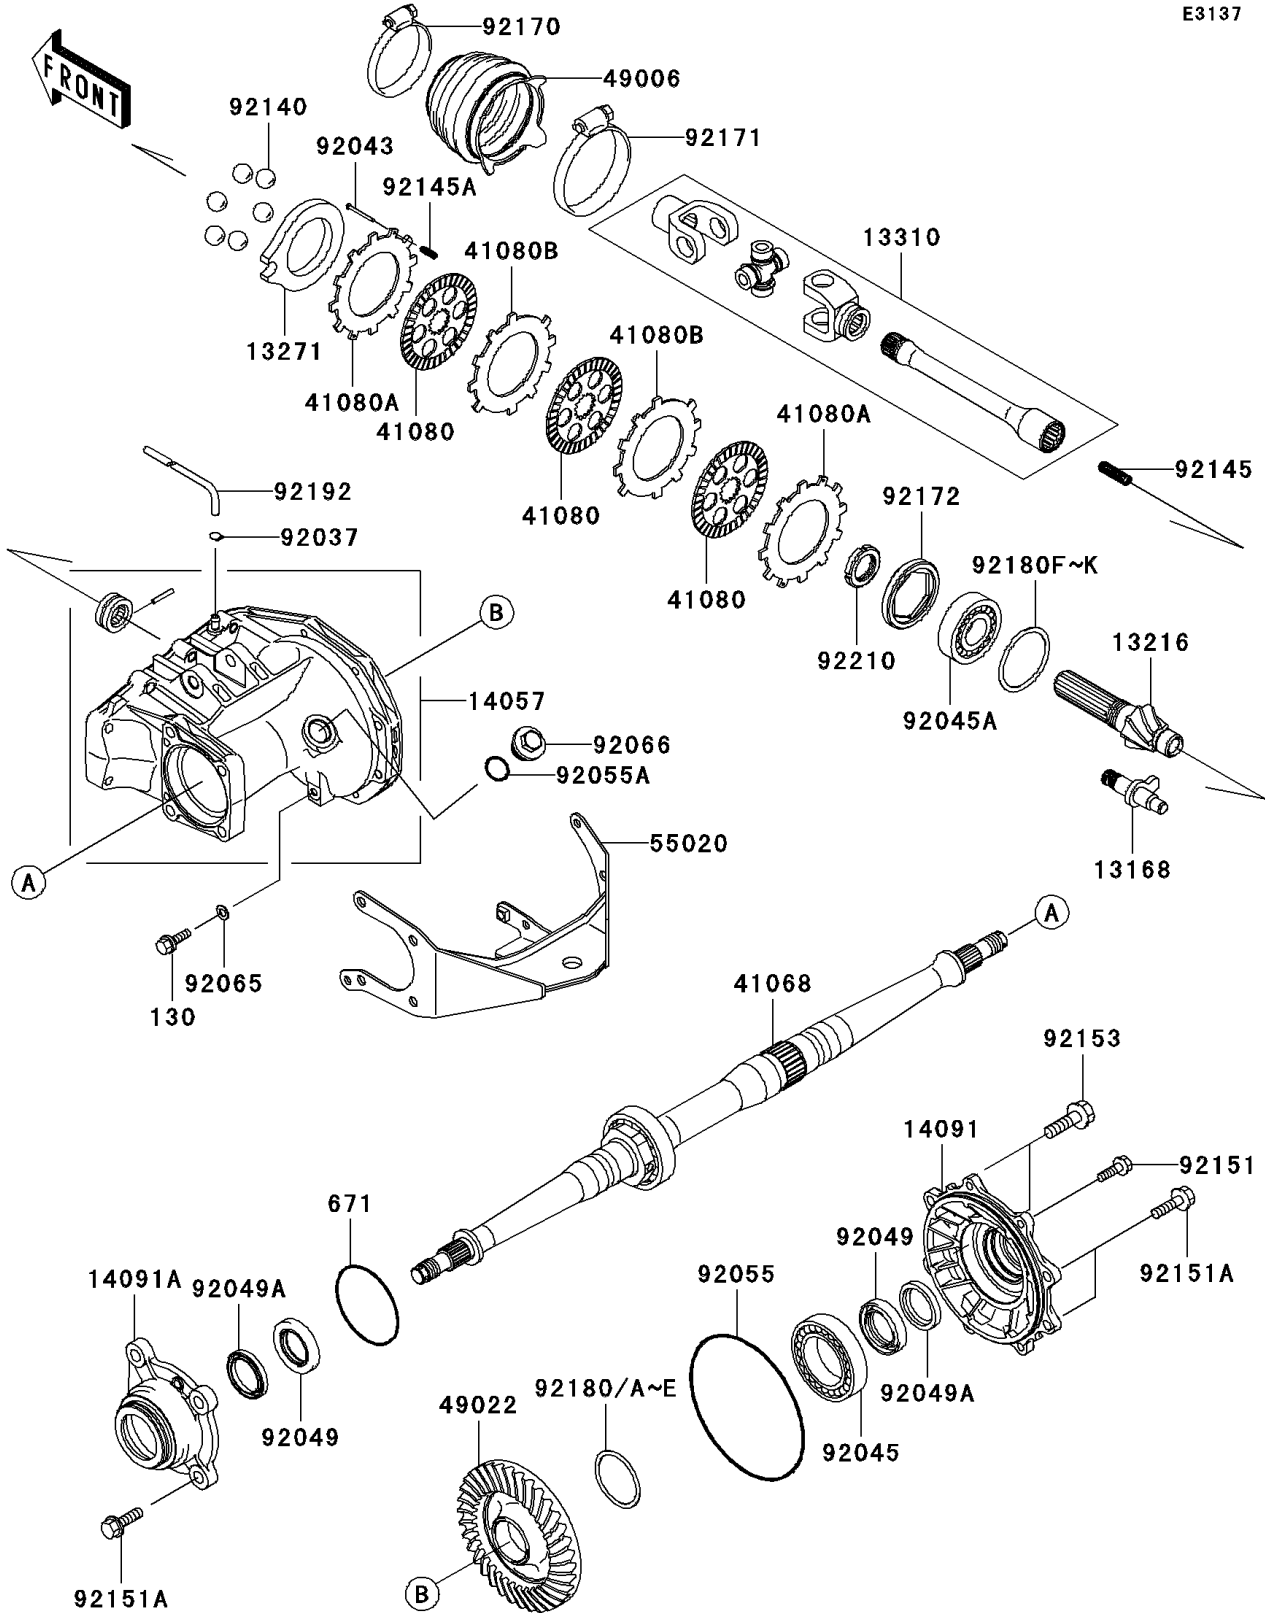

# 2007 Prairie 360 4X4 PARTS DIAGRAM

Drive Shaft-Rear

E3137

### Drive Shaft-Rear

ITEM NAME	PART NUMBER	QUANTITY
LEVER,BRAKE (Ref # 13168)	13168-1687	1
GEAR-COMP,RR,8T (Ref # 13216)	13216-0002	1
PLATE,CAM (Ref # 13271)	13271-0539	1
SHAFT-ASSY,RR DRIVE SHAFT (Ref # 13310)	13310-1028	1
CASE-COMP-GEAR (Ref # 14057)	14057-0001	1
COVER,RH (Ref # 14091)	14091-0028	1
COVER,LH (Ref # 14091A)	14091-1422	1
AXLE (Ref # 41068)	41068-1453	1
DISC,FRICITION (Ref # 41080)	41080-1482	3
DISC,PRESSURE (Ref # 41080A)	41080-1483	2
DISC,SEPARATER (Ref # 41080B)	41080-1484	2
BOOT,RR DRIVE SHAFT (Ref # 49006)	49006-1358	1
GEAR-BEVEL,RR,35T (Ref # 49022)	49022-0003	1
GUARD,RR,CASE (Ref # 55020)	55020-0038	1
CLAMP,HOSE (Ref # 92037)	92037-1104	1
PIN,3X35 (Ref # 92043)	92043-1617	2
BEARING-BALL,55X90X18 (Ref # 92045)	92045-0078	1
BEARING-BALL,BX30-1C3 UR3 (Ref # 92045A)	92045-0099	1
SEAL-OIL,HTC40X58X8 (Ref # 92049)	92049-0012	2
SEAL-OIL,SC40X52X7 (Ref # 92049A)	92049-0013	2
RING-O,156.3X3.7 (Ref # 92055)	92055-0004	1
RING-O,25.7X2.4 (Ref # 92055A)	92055-1136	1
GASKET (Ref # 92065)	92065-023	1
PLUG (Ref # 92066)	92066-1303	1
BALL,D/O#12 (Ref # 92140)	92140-1064	6
SPRING,RR DRIVE SHAFT (Ref # 92145)	92145-1300	1
SPRING,RR BRAKE (Ref # 92145A)	92145-1301	2
BOLT,8X30 (Ref # 92151)	92151-1908	4
BOLT,10X35 (Ref # 92151A)	92151-1909	6