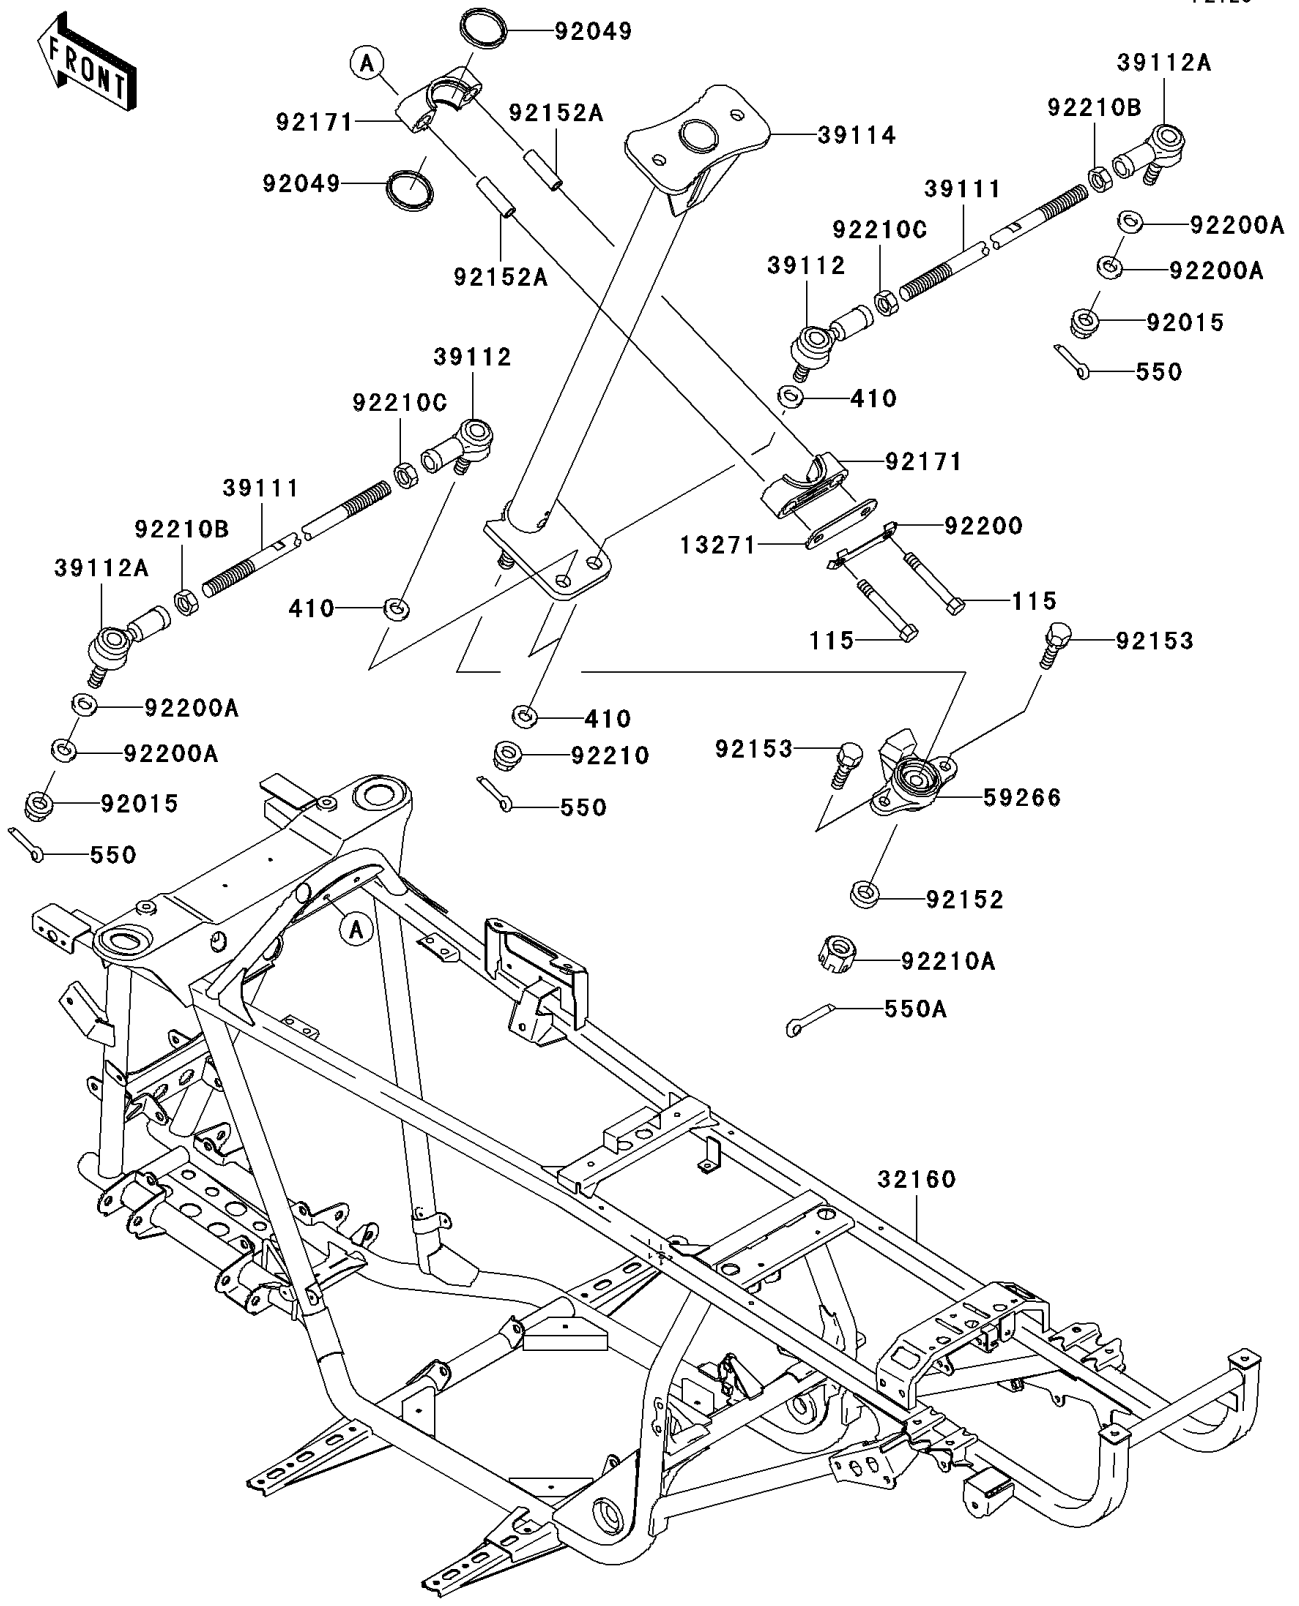

# 2006 Prairie 360 4X4 PARTS DIAGRAM

Frame

F2120

## 2006 Prairie 360 4X4 PARTS LIST

### Frame

ITEM NAME	PART NUMBER	QUANTITY
BOLT-SMALL-UPSET,8X55 (Ref # 115)	115CB0855	2
WASHER-PLAIN-SMALL,12MM (Ref # 410)	410AA1200	4
PIN-COTTER,2.0X15 (Ref # 550)	550AA2015	4
PIN-COTTER,3.0X25 (Ref # 550A)	550AA3025	1
PLATE,STEERING,CLAMP (Ref # 13271)	13271-7506	1
FRAME-COMP (Ref # 32160)	32160-7501	1
ROD-TIE (Ref # 39111)	39111-7501	2
RODEND-TIE (Ref # 39112)	39112-7501	2
RODEND-TIE (Ref # 39112A)	39112-7504	2
SHAFT-COMP-STRG (Ref # 39114)	39114-7502	1
JOINT-BALL (Ref # 59266)	59266-1125	1
NUT,LOCK,12MM,BLACK (Ref # 92015)	92015-1190	2
SEAL-OIL,SR31.8X37.5X3.8LR (Ref # 92049)	92049-7501	2
COLLAR,12X21.3X7 (Ref # 92152)	92152-1351	1
COLLAR,9.1X13.95X42 (Ref # 92152A)	92152-7501	2
BOLT,8X30 (Ref # 92153)	92153-1065	2
CLAMP,STEERING (Ref # 92171)	92171-7501	2
WASHER,STEERING CLAMP (Ref # 92200)	92200-0384	1
WASHER,12.2X22X1.5 (Ref # 92200A)	92200-7502	4
NUT,LOCK,12MM (Ref # 92210)	92210-1249	2
NUT,12MM (Ref # 92210A)	92210-7501	1
NUT,LH THREAD (Ref # 92210B)	92210-7502	2
NUT,RH THREAD (Ref # 92210C)	92210-7503	2