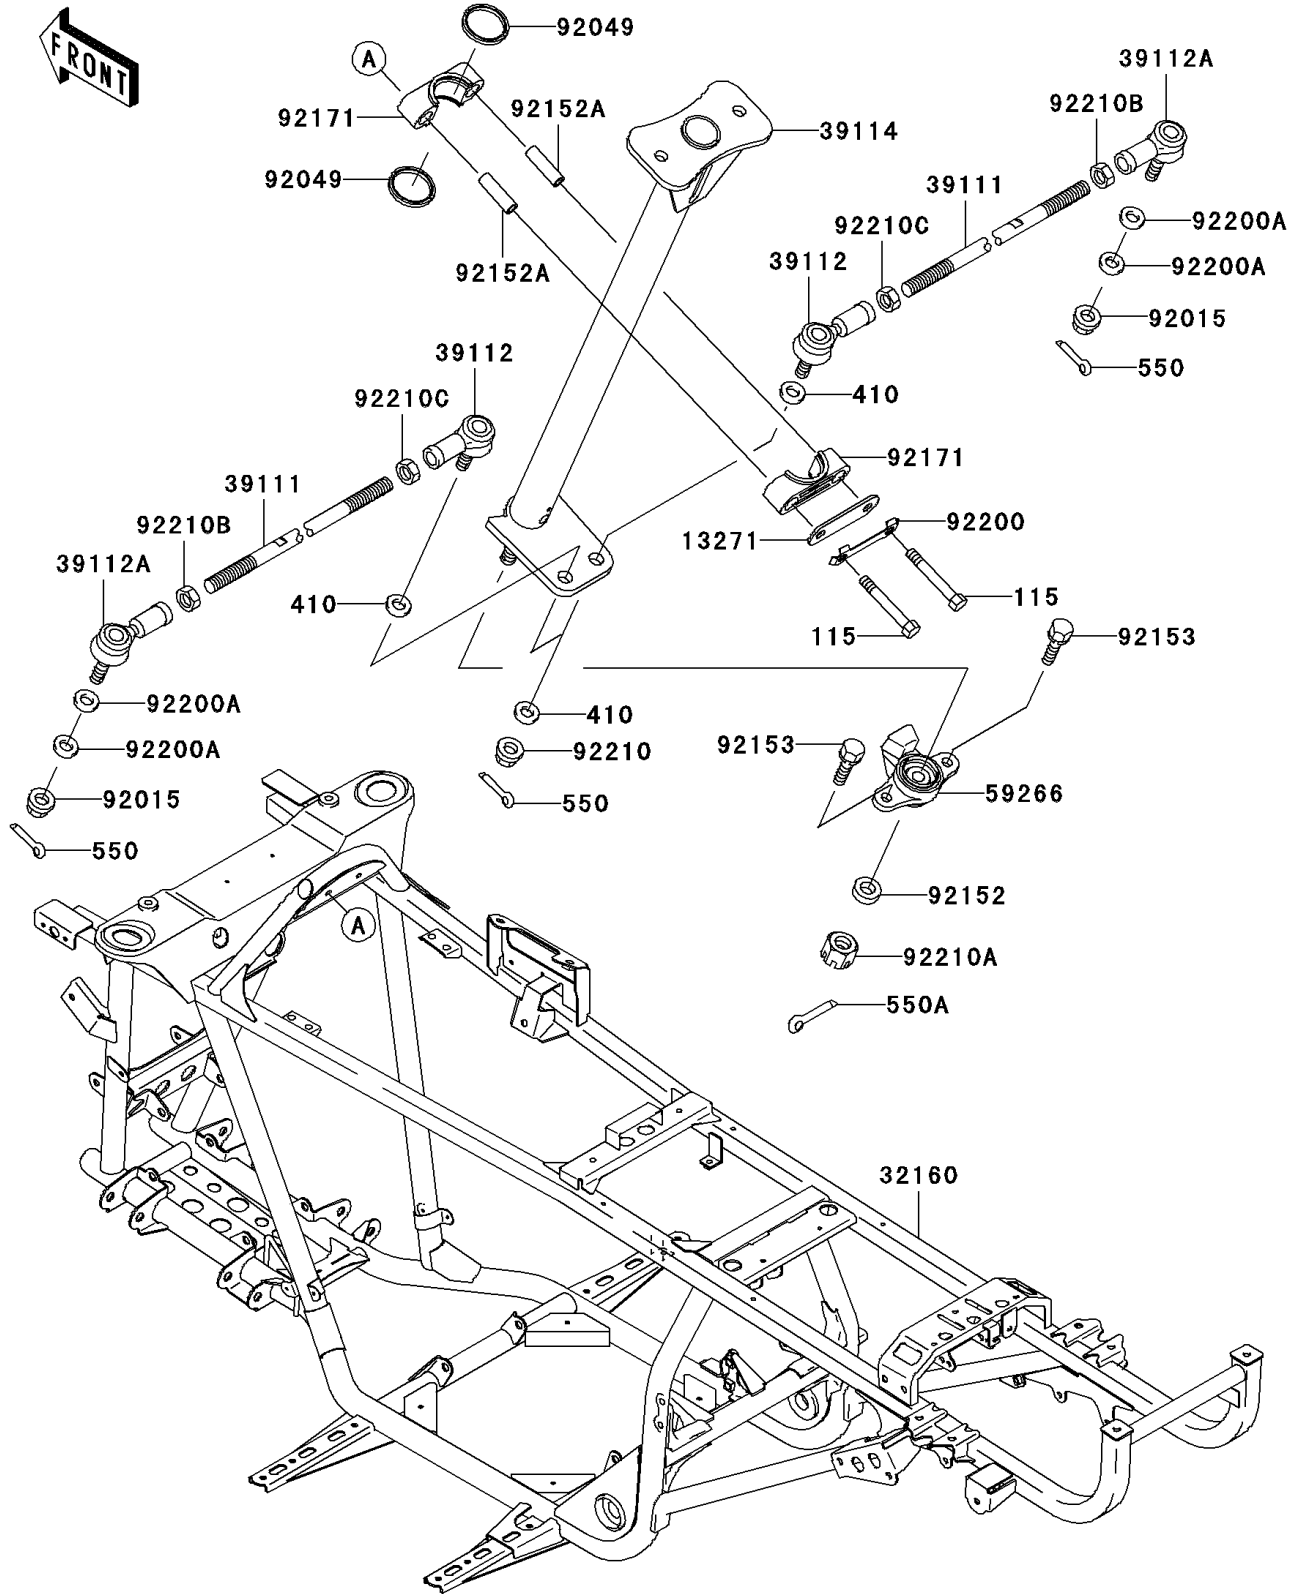

2007 Prairie 360 4X4 PARTS DIAGRAM

Frame

F2120

2007 Prairie 360 4X4 PARTS LIST

Frame

ITEM NAME	PART NUMBER	QUANTITY
BOLT-SMALL-UPSET,8X55 (Ref # 115)	115CB0855	2
WASHER-PLAIN-SMALL,12MM (Ref # 410)	410AA1200	4
PIN-COTTER,2.0X15 (Ref # 550)	550AA2015	4
PIN-COTTER,3.0X25 (Ref # 550A)	550AA3025	1
PLATE,STEERING,CLAMP (Ref # 13271)	13271-7506	1
FRAME-COMP (Ref # 32160)	32160-7501	1
ROD-TIE (Ref # 39111)	39111-7501	2
RODEND-TIE (Ref # 39112)	39112-7501	2
RODEND-TIE (Ref # 39112A)	39112-7504	2
SHAFT-COMP-STRG (Ref # 39114)	39114-7502	1
JOINT-BALL (Ref # 59266)	59266-1125	1
NUT,LOCK,12MM,BLACK (Ref # 92015)	92015-1190	2
SEAL-OIL,SR31.8X37.5X3.8LR (Ref # 92049)	92049-7501	2
COLLAR,12X21.3X7 (Ref # 92152)	92152-1351	1
COLLAR,9.1X13.95X42 (Ref # 92152A)	92152-7501	2
BOLT,8X30 (Ref # 92153)	92153-1065	2
CLAMP,STEERING (Ref # 92171)	92171-7501	2
WASHER,STEERING CLAMP (Ref # 92200)	92200-0384	1
WASHER,12.2X22X1.5 (Ref # 92200A)	92200-7502	4
NUT,LOCK,12MM (Ref # 92210)	92210-1249	2
NUT,12MM (Ref # 92210A)	92210-7501	1
NUT,LH THREAD (Ref # 92210B)	92210-7502	2
NUT,RH THREAD (Ref # 92210C)	92210-7503	2