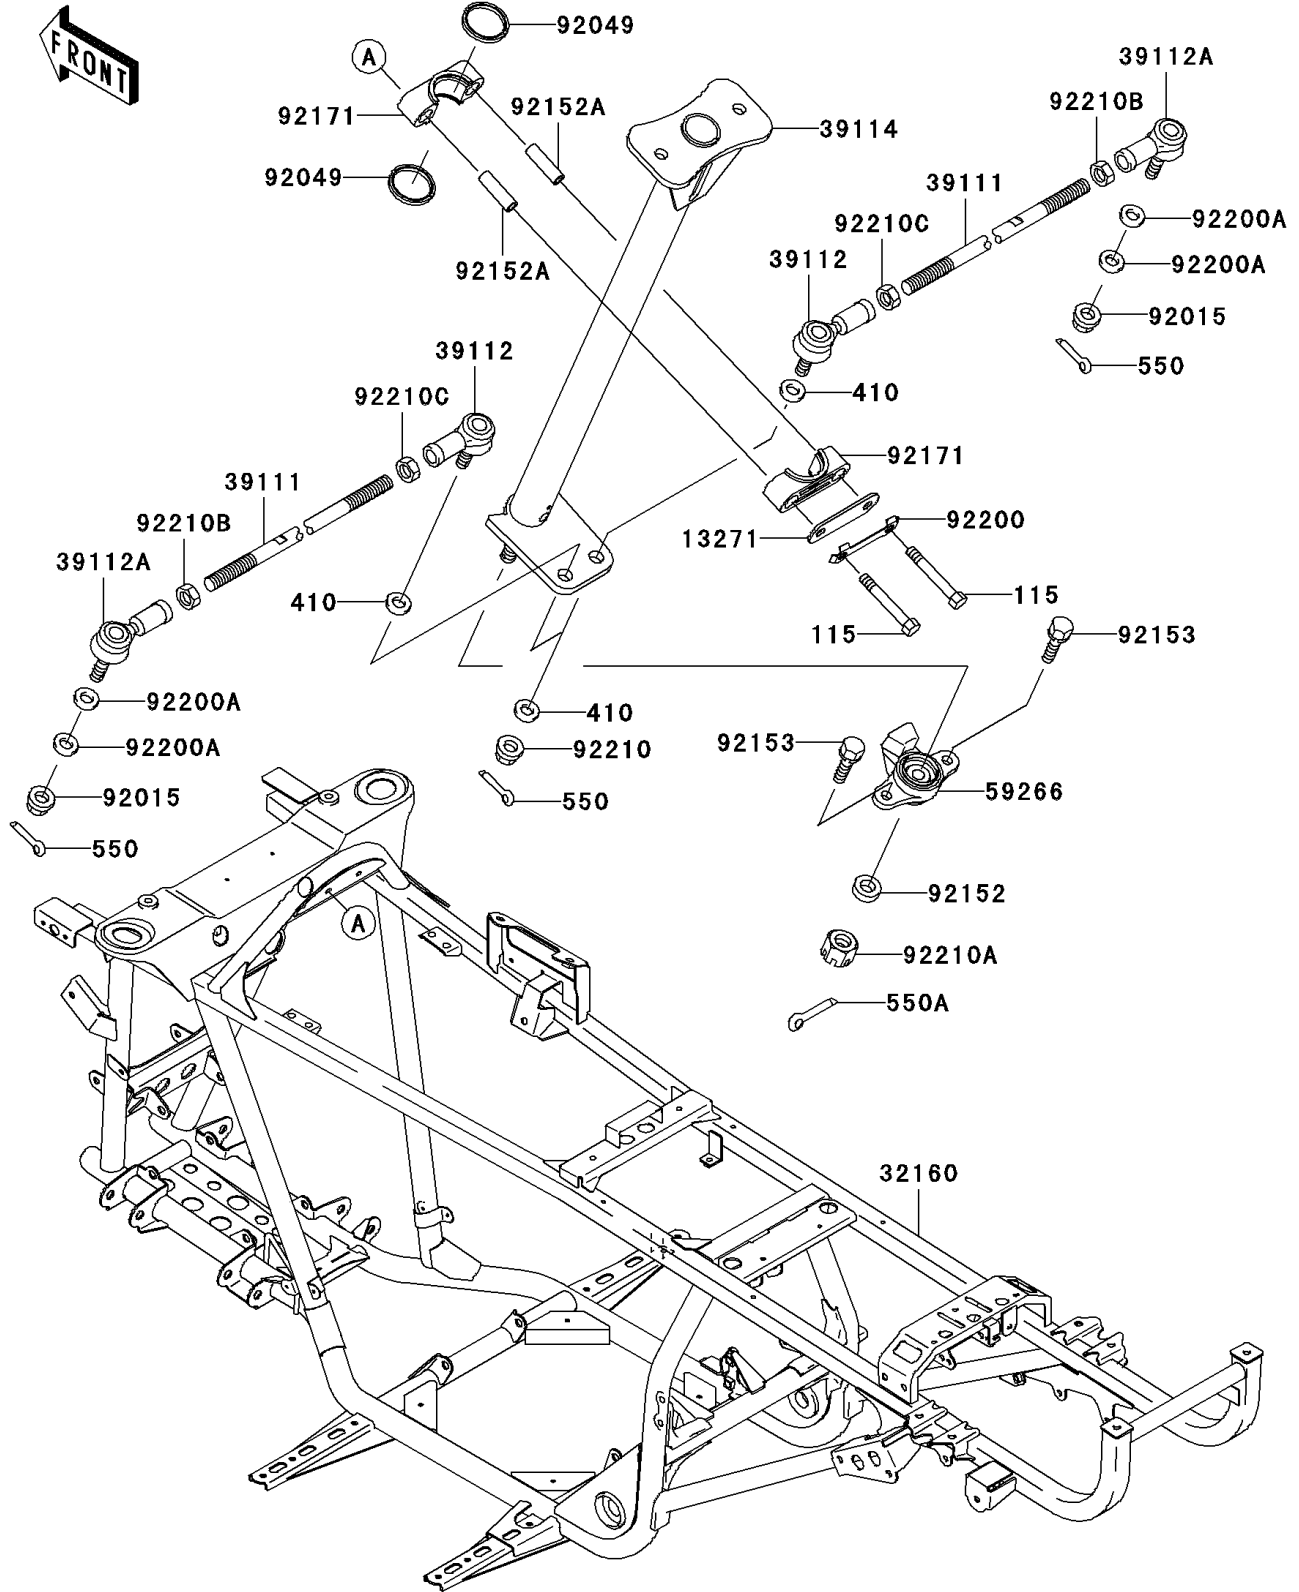

2008 Prairie® 360 4X4 PARTS DIAGRAM

Frame

F2120

2008 Prairie® 360 4X4 PARTS LIST

Frame

ITEM NAME	PART NUMBER	QUANTITY
BOLT-SMALL-UPSET,8X55 (Ref # 115)	115CB0855	2
WASHER-PLAIN-SMALL,12MM (Ref # 410)	410AA1200	4
PIN-COTTER,2.0X15 (Ref # 550)	550AA2015	4
PIN-COTTER,3.0X25 (Ref # 550A)	550AA3025	1
PLATE,STEERING,CLAMP (Ref # 13271)	13271-7506	1
FRAME-COMP (Ref # 32160)	32160-7501	1
ROD-TIE (Ref # 39111)	39111-7501	2
RODEND-TIE (Ref # 39112)	39112-7501	2
RODEND-TIE (Ref # 39112A)	39112-7504	2
SHAFT-COMP-STRG (Ref # 39114)	39114-7502	1
JOINT-BALL (Ref # 59266)	59266-1125	1
NUT,LOCK,12MM,BLACK (Ref # 92015)	92015-1190	2
SEAL-OIL,SR31.8X37.5X3.8LR (Ref # 92049)	92049-7501	2
COLLAR,12X21.3X7 (Ref # 92152)	92152-1351	1
COLLAR,9.1X13.95X42 (Ref # 92152A)	92152-7501	2
BOLT,8X30 (Ref # 92153)	92153-1065	2
CLAMP,STEERING (Ref # 92171)	92171-7501	2
WASHER,STEERING CLAMP (Ref # 92200)	92200-0384	1
WASHER,12.2X22X1.5 (Ref # 92200A)	92200-7502	4
NUT,LOCK,12MM (Ref # 92210)	92210-1249	2
NUT,12MM (Ref # 92210A)	92210-7501	1
NUT,LH THREAD (Ref # 92210B)	92210-7502	2
NUT,RH THREAD (Ref # 92210C)	92210-7503	2