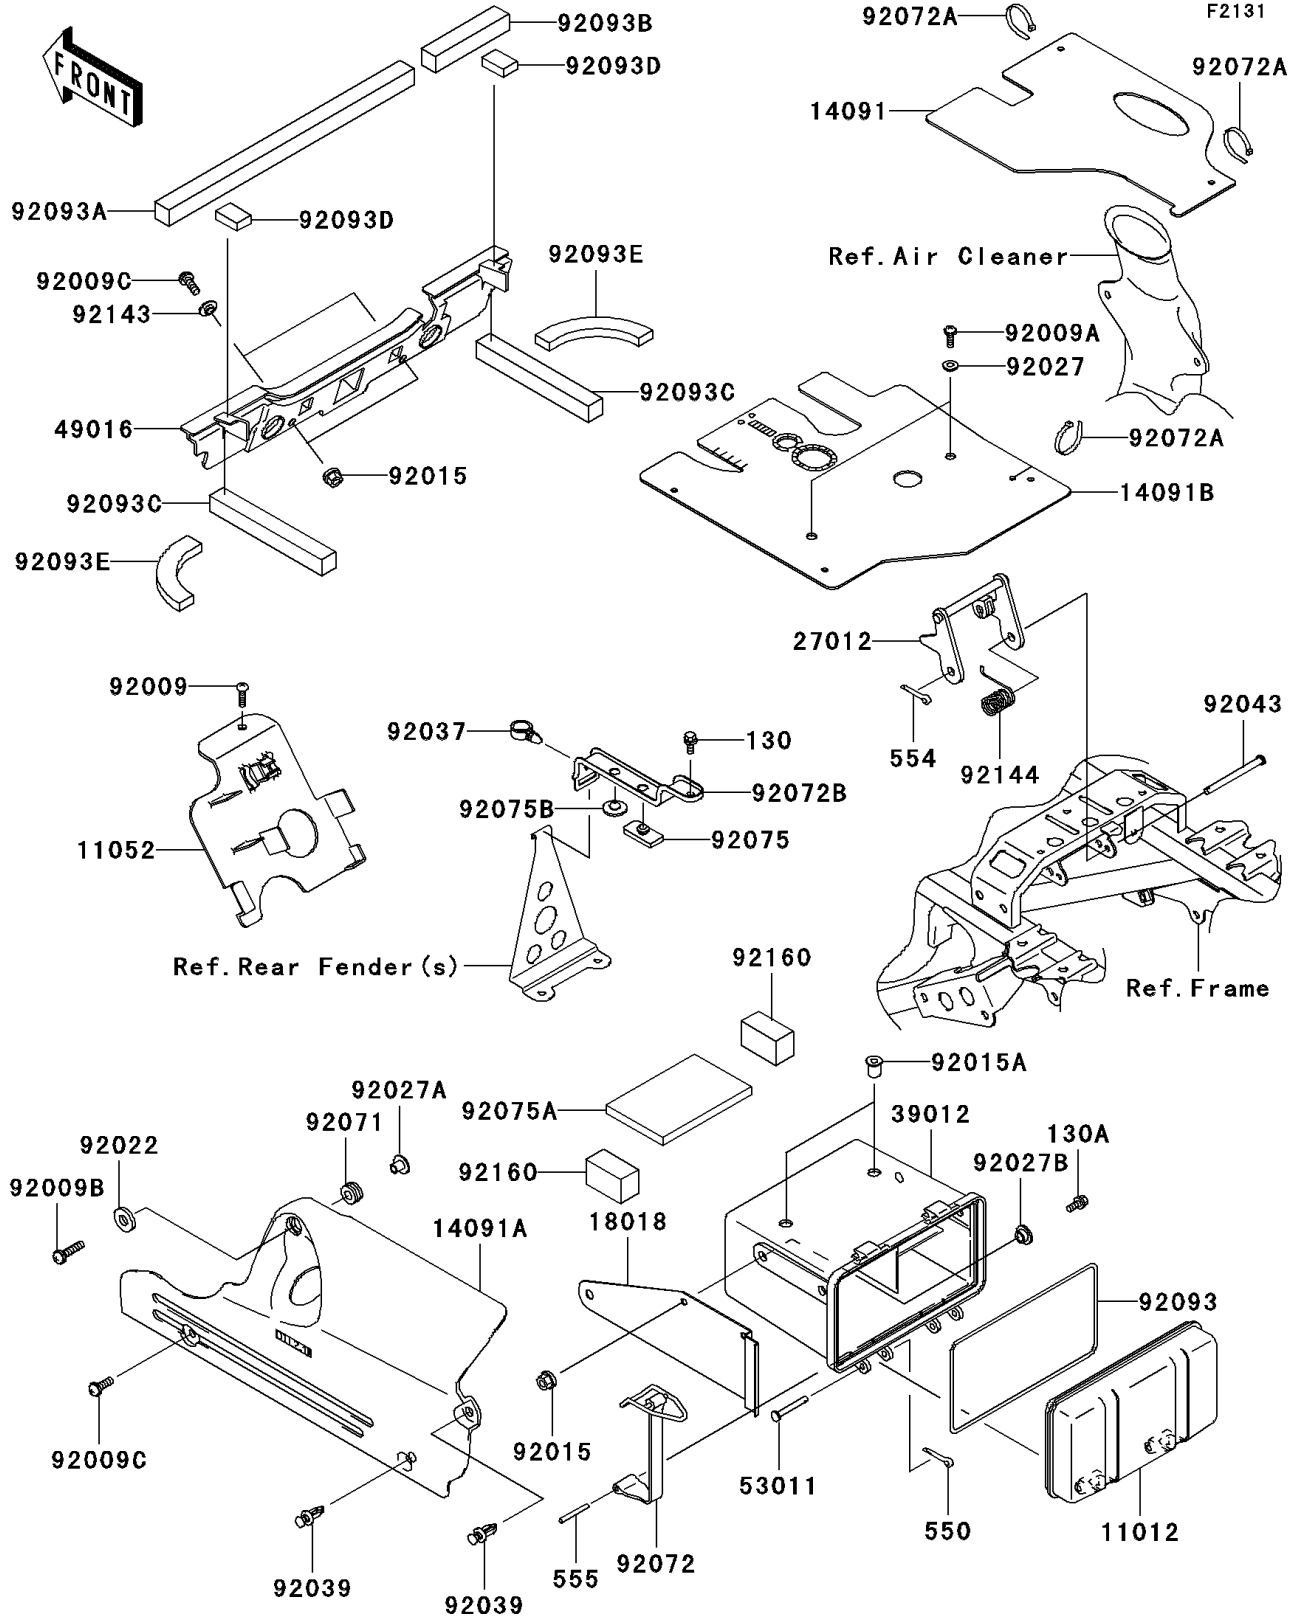

# 2007 Prairie 360 4X4 PARTS DIAGRAM

## Frame Fittings

## 2007 Prairie 360 4X4 PARTS LIST

### Frame Fittings

ITEM NAME	PART NUMBER	QUANTITY
BOLT-FLANGED,6X14 (Ref # 130)	130BB0614	1
CAP,STORAGE CASE (Ref # 11012)	11012-1951	1
BRACKET,ELECTRIC BASE (Ref # 11052)	11052-7529	1
COVER,CARBURETOR (Ref # 14091)	14091-7516	1
COVER,ENGINE,F.BLACK (Ref # 14091A)	14091-7524-6Z	1
COVER,CYLINDER HEAD BRACKET (Ref # 14091B)	14091-7526	1
PLATE-HEAT GUARD (Ref # 18018)	18018-7501	1
HOOK,SEAT (Ref # 27012)	27012-1381	1
CASE-STORAGE (Ref # 39012)	39012-7501	1
COVER-SEAL (Ref # 49016)	49016-1221	1
PIN,6X39 (Ref # 53011)	53011-006	2
SCREW,TAPPING,6X16 (Ref # 92009)	92009-1166	1
SCREW,TAPPING,5X10 (Ref # 92009A)	92009-1332	2
SCREW,6X25 (Ref # 92009B)	92009-1465	1
SCREW,6X16 (Ref # 92009C)	92009-1621	3
NUT,FLANGED,6MM,BLACK (Ref # 92015)	92015-1233	6
NUT (Ref # 92015A)	92015-1700	2
WASHER,7X18X1.2 (Ref # 92022)	92022-1545	1
COLLAR,L=4.6 (Ref # 92027)	92027-1168	2
COLLAR,FLANGED,L=12.1,BLACK (Ref # 92027A)	92027-1651	1
COLLAR,L=5.6 (Ref # 92027B)	92027-1933	4
CLAMP,HOSE (Ref # 92037)	92037-1827	1
RIVET (Ref # 92039)	92039-1229	2
PIN,6X77 (Ref # 92043)	92043-1367	1
GROMMET (Ref # 92071)	92071-3716	1
BAND,STORAGE CASE (Ref # 92072)	92072-0098	2
BAND,L=188 (Ref # 92072A)	92072-1239	6
BAND,BATTERY (Ref # 92072B)	92072-7501	1
DAMPER (Ref # 92075)	92075-1054	1