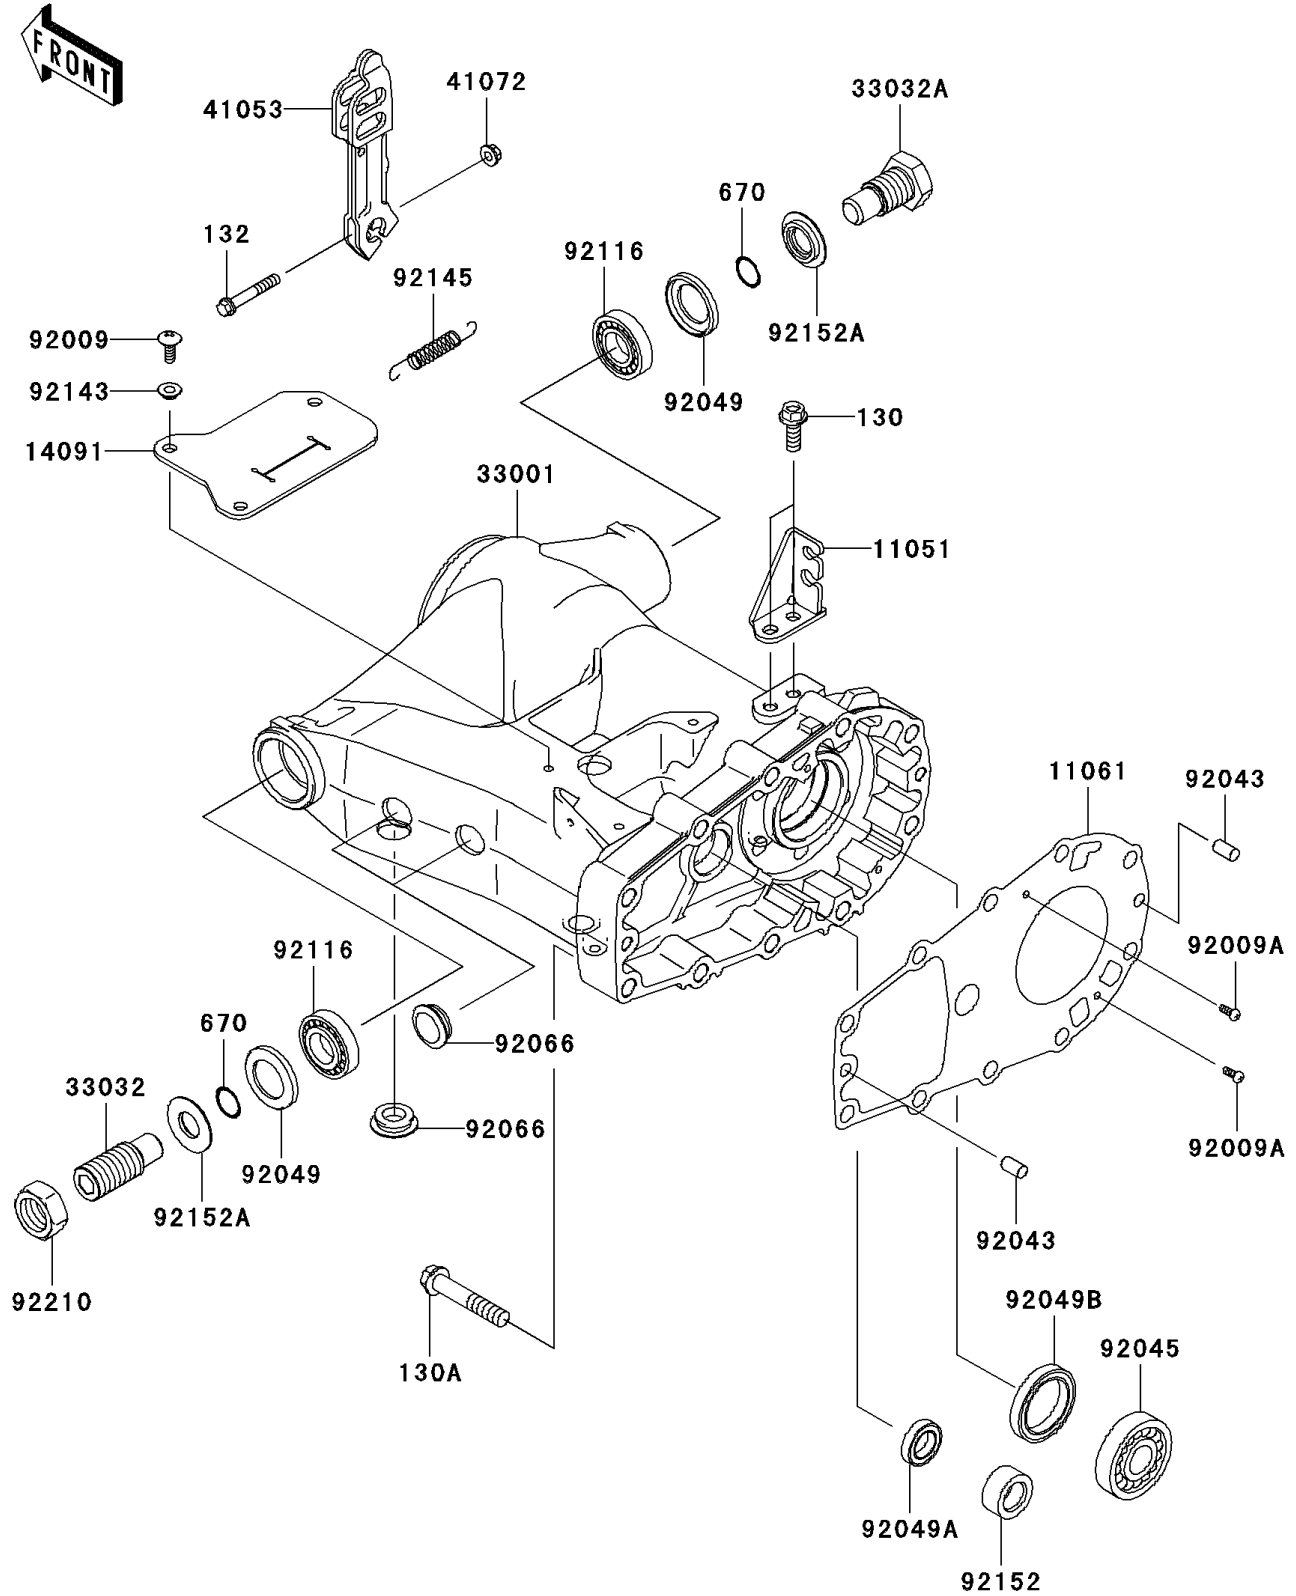

2007 Prairie 360 4X4 PARTS DIAGRAM

Swingarm

F2141

2007 Prairie 360 4X4 PARTS LIST

Swingarm

ITEM NAME	PART NUMBER	QUANTITY
BOLT-FLANGED,8X22 (Ref # 130)	130BB0822	2
BOLT-FLANGED,10X55 (Ref # 130A)	130CA1055	10
BOLT-FLANGED-SMALL,6X40 (Ref # 132)	132BA0640	1
O RING,16MM (Ref # 670)	670B2016	2
BRACKET,CABLE (Ref # 11051)	11051-1762	1
GASKET,SWING ARM (Ref # 11061)	11061-1065	1
COVER (Ref # 14091)	14091-7508	1
ARM-COMP-SWING (Ref # 33001)	33001-7502	1
SHAFT-SWING ARM,LEFT SIDE (Ref # 33032)	33032-1197	1
SHAFT-SWING ARM,RIGHT SIDE (Ref # 33032A)	33032-1200	1
LEVER-BRAKE CAM (Ref # 41053)	41053-1094	1
NUT,6MM (Ref # 41072)	41072-007	1
SCREW,TAPPING,6X16 (Ref # 92009)	92009-1166	3
SCREW,4X10 (Ref # 92009A)	92009-1936	2
PIN,8X14 (Ref # 92043)	92043-1567	2
BEARING-BALL,TMBO/28C3 (Ref # 92045)	92045-0093	1
SEAL-OIL,26406 (Ref # 92049)	92049-1030	2
SEAL-OIL,TC17X28X6 (Ref # 92049A)	92049-1537	1
SEAL-OIL,HTC35X48X7 (Ref # 92049B)	92049-1538	1
PLUG (Ref # 92066)	92066-1534	3
BEARING-ROLLER,4T30203E1 (Ref # 92116)	92116-1001	2
COLLAR (Ref # 92143)	92143-1331	3
SPRING,BRAKE LEVER RETURN (Ref # 92145)	92145-1313	1
COLLAR (Ref # 92152)	92152-1240	1
COLLAR (Ref # 92152A)	92152-1356	2
NUT,22MM (Ref # 92210)	92210-0190	1