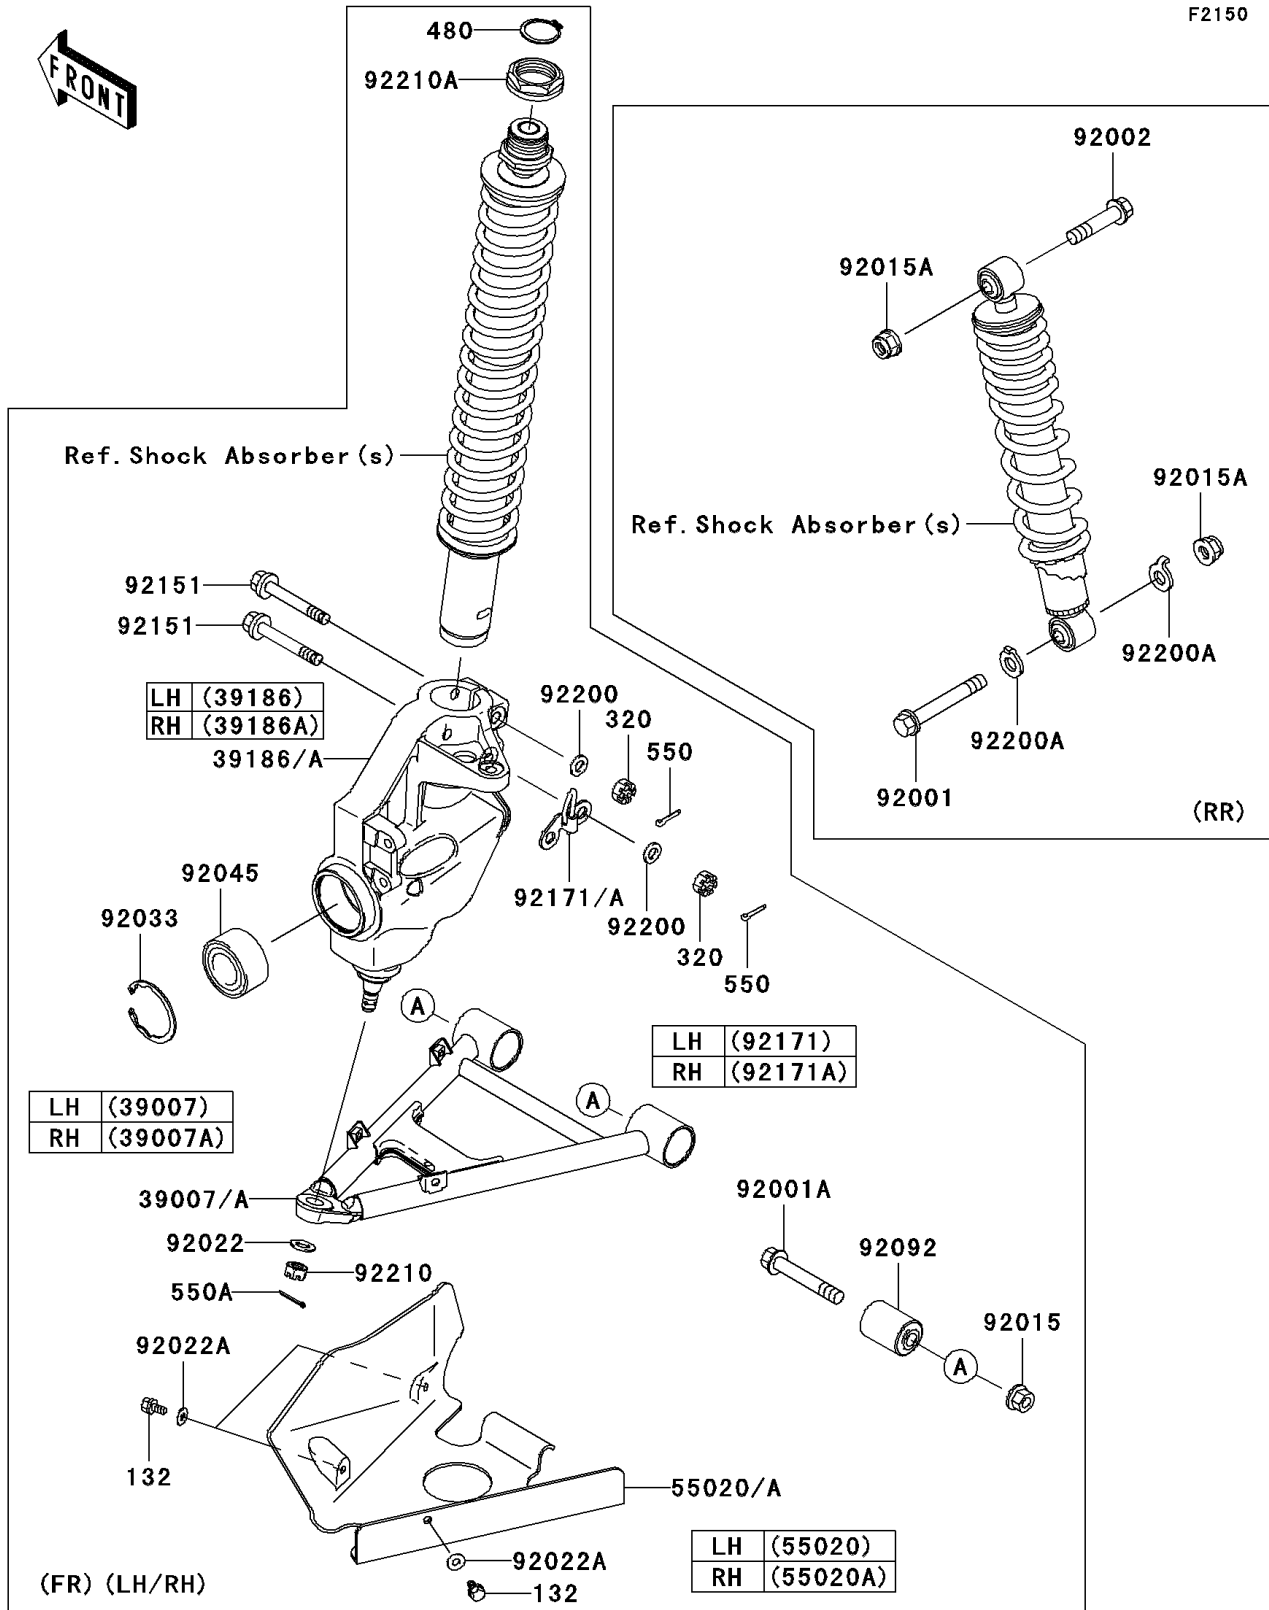

2008 Prairie® 360 4X4 PARTS DIAGRAM

Suspension

F2150

2008 Prairie® 360 4X4 PARTS LIST

Suspension

ITEM NAME	PART NUMBER	QUANTITY
BOLT-FLANGED-SMALL,6X12 (Ref # 132)	132BB0612	6
NUT-CASTLE (Ref # 320)	320BA1000	4
CIRCLIP-TYPE-C,32MM (Ref # 480)	480J3200	2
PIN-COTTER,2.0X15 (Ref # 550)	550AA2015	4
PIN-COTTER,3.0X25 (Ref # 550A)	550AA3025	2
ARM-SUSP,LH (Ref # 39007)	39007-0053	1
ARM-SUSP,RH (Ref # 39007A)	39007-0054	1
KNUCKLE ASSY,FR,LH (Ref # 39186)	39186-0043	1
KNUCKLE ASSY,FR,RH (Ref # 39186A)	39186-0044	1
GUARD,FRONT AXLE,LH (Ref # 55020)	55020-1768	1
GUARD,FRONT AXLE,RH (Ref # 55020A)	55020-1769	1
BOLT,FLANGED,12X88 (Ref # 92001)	92001-1693	1
BOLT,FLANGED,12X75 (Ref # 92001A)	92001-1986	4
BOLT,FLANGED,12X55 (Ref # 92002)	92002-1840	1
NUT,12MM (Ref # 92015)	92015-1426	4
NUT,FLANGED,LOCK,12MM (Ref # 92015A)	92015-1617	2
WASHER,12.3X22X1.6 (Ref # 92022)	92022-1065	2
WASHER,7X16X1.2 (Ref # 92022A)	92022-1344	6
RING-SNAP,55MM (Ref # 92033)	92033-1274	2
BEARING-BALL,30BWD08ACA13 (Ref # 92045)	92045-0095	2
BUSHING-RUBBER (Ref # 92092)	92092-7501	4
BOLT,FLANGED,10X70 (Ref # 92151)	92151-1879	4
CLAMP,LH (Ref # 92171)	92171-1499	1
CLAMP,RH (Ref # 92171A)	92171-1500	1
WASHER,10.5X19X2.3 (Ref # 92200)	92200-1042	4
WASHER,CLAW,12.7X25.4X3.4 (Ref # 92200A)	92200-7501	2
NUT,CASTLE,12MM (Ref # 92210)	92210-0395	2
NUT,35MM (Ref # 92210A)	92210-1066	2