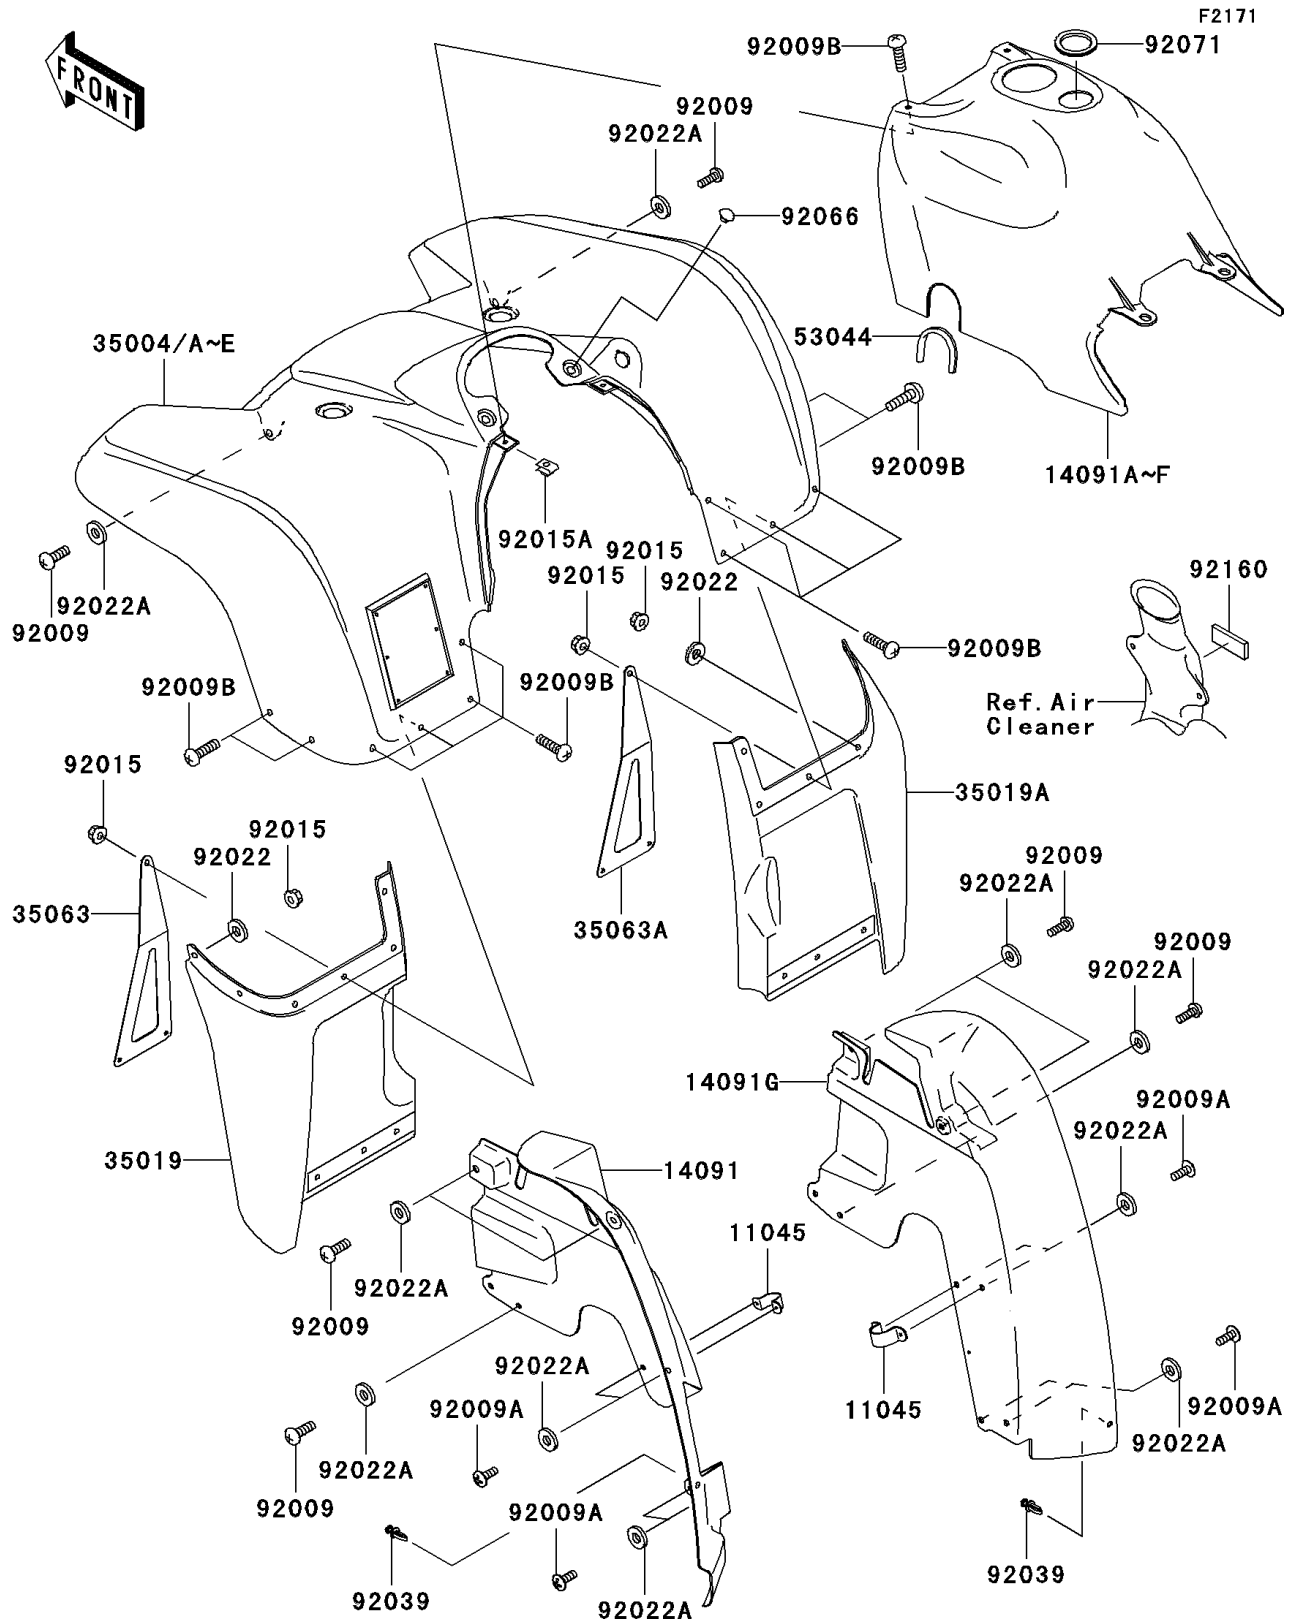

2006 Prairie 360 4X4 PARTS DIAGRAM

Front Fender(s)

2006 Prairie 360 4X4 PARTS LIST

Front Fender(s)

ITEM NAME	PART NUMBER	QUANTITY
BRACKET,FENDER (Ref # 11045)	11045-1882	2
COVER,INNER FLAP,LH (Ref # 14091)	14091-7521	1
COVER,FUEL TANK,A.RED (Ref # 14091C)	14091-7525-260	1
COVER,FUEL TANK,W.GREEN (Ref # 14091D)	14091-7525-286	1
COVER,INNER FLAP,RH (Ref # 14091G)	14091-7527	1
FENDER-FRONT,A.RED (Ref # 35004B)	35004-1378-260	1
FENDER-FRONT,W.GREEN (Ref # 35004C)	35004-1378-286	1
FLAP,FR,LH,F.BLACK (Ref # 35019)	35019-0021-6Z	1
FLAP,FR,RH,F.BLACK (Ref # 35019A)	35019-0022-6Z	1
STAY,FRONT FENDER,LH (Ref # 35063)	35063-7506	1
STAY,FRONT FENDER,RH (Ref # 35063A)	35063-7507	1
TRIM,L=150 (Ref # 53044)	53044-1303	1
SCREW,TAPPING,6X16 (Ref # 92009)	92009-1166	8
SCREW,TAPPING,5X14 (Ref # 92009A)	92009-1197	8
SCREW,6X16 (Ref # 92009B)	92009-1621	14
NUT,FLANGED,6MM (Ref # 92015)	92015-1367	12
NUT,CLAMP,6MM (Ref # 92015A)	92015-1678	2
WASHER,6.5X16X1.0 (Ref # 92022)	92022-1093	10
WASHER,6.5X20X1.6,BLACK (Ref # 92022A)	92022-1346	16
RIVET (Ref # 92039)	92039-1229	2
PLUG (Ref # 92066)	92066-1485	2
GROMMET,FUEL TANK COVER (Ref # 92071)	92071-7503	1
DAMPER (Ref # 92160)	92160-1834	1