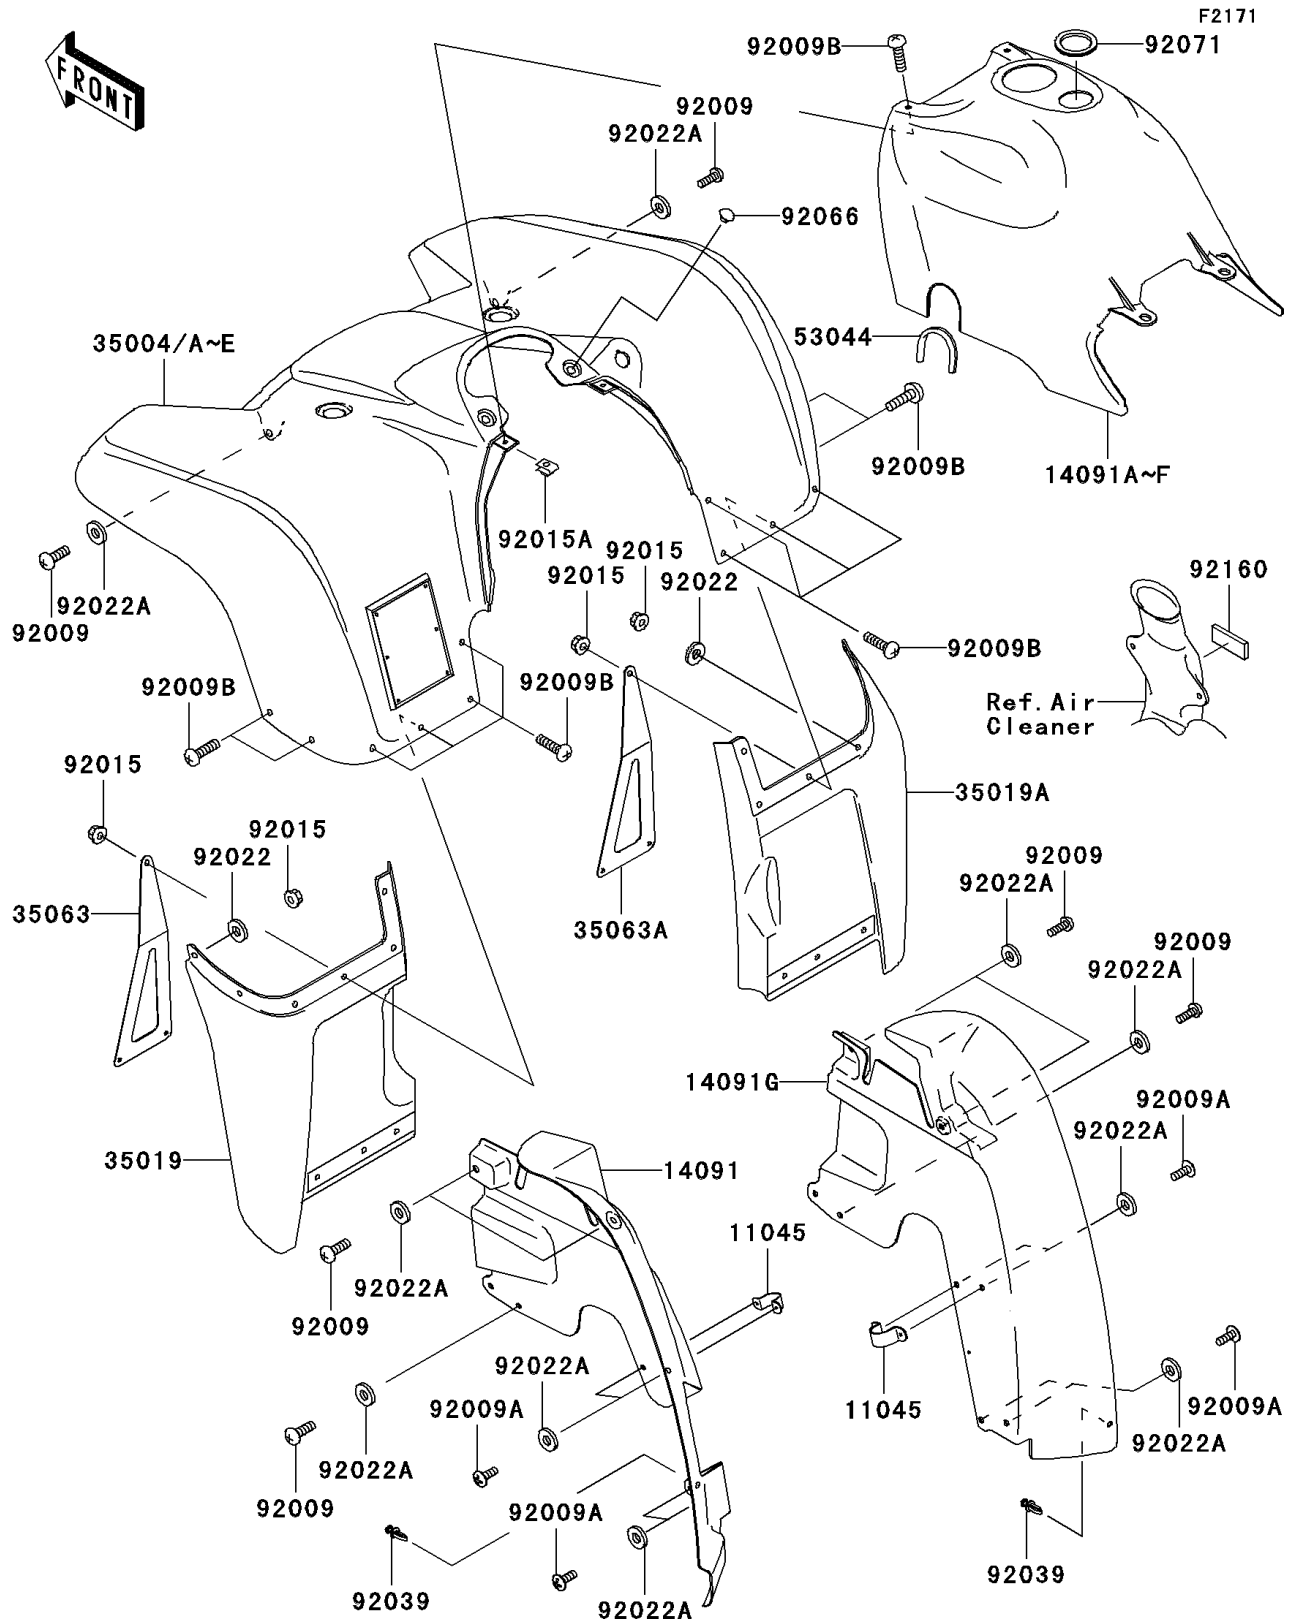

# 2007 Prairie 360 4X4 PARTS DIAGRAM

Front Fender(s)

## 2007 Prairie 360 4X4 PARTS LIST

### Front Fender(s)

ITEM NAME	PART NUMBER	QUANTITY
BRACKET,FENDER (Ref # 11045)	11045-1882	2
COVER,INNER FLAP,LH (Ref # 14091)	14091-7521	1
COVER,FUEL TANK,A.RED (Ref # 14091C)	14091-7525-260	1
COVER,FUEL TANK,W.GREEN (Ref # 14091D)	14091-7525-286	1
COVER,FUEL TANK,P.WHITE (Ref # 14091F)	14091-7525-6F	1
COVER,INNER FLAP,RH (Ref # 14091G)	14091-7527	1
FENDER-FRONT,A.RED (Ref # 35004B)	35004-1378-260	1
FENDER-FRONT,W.GREEN (Ref # 35004C)	35004-1378-286	1
FENDER-FRONT,P.WHITE (Ref # 35004E)	35004-1378-6F	1
FLAP,FR,LH,F.BLACK (Ref # 35019)	35019-0021-6Z	1
FLAP,FR,RH,F.BLACK (Ref # 35019A)	35019-0022-6Z	1
STAY,FRONT FENDER,LH (Ref # 35063)	35063-7506	1
STAY,FRONT FENDER,RH (Ref # 35063A)	35063-7507	1
TRIM,L=150 (Ref # 53044)	53044-1303	1
SCREW,TAPPING,6X16 (Ref # 92009)	92009-1166	8
SCREW,TAPPING,5X14 (Ref # 92009A)	92009-1197	8
SCREW,6X16 (Ref # 92009B)	92009-1621	14
NUT,FLANGED,6MM (Ref # 92015)	92015-1367	12
NUT,CLAMP,6MM (Ref # 92015A)	92015-1678	2
WASHER,6.5X16X1.0 (Ref # 92022)	92022-1093	10
WASHER,6.5X20X1.6,BLACK (Ref # 92022A)	92022-1346	16
RIVET (Ref # 92039)	92039-1229	2
PLUG (Ref # 92066)	92066-1485	2
GROMMET,FUEL TANK COVER (Ref # 92071)	92071-7503	1
DAMPER (Ref # 92160)	92160-1834	1