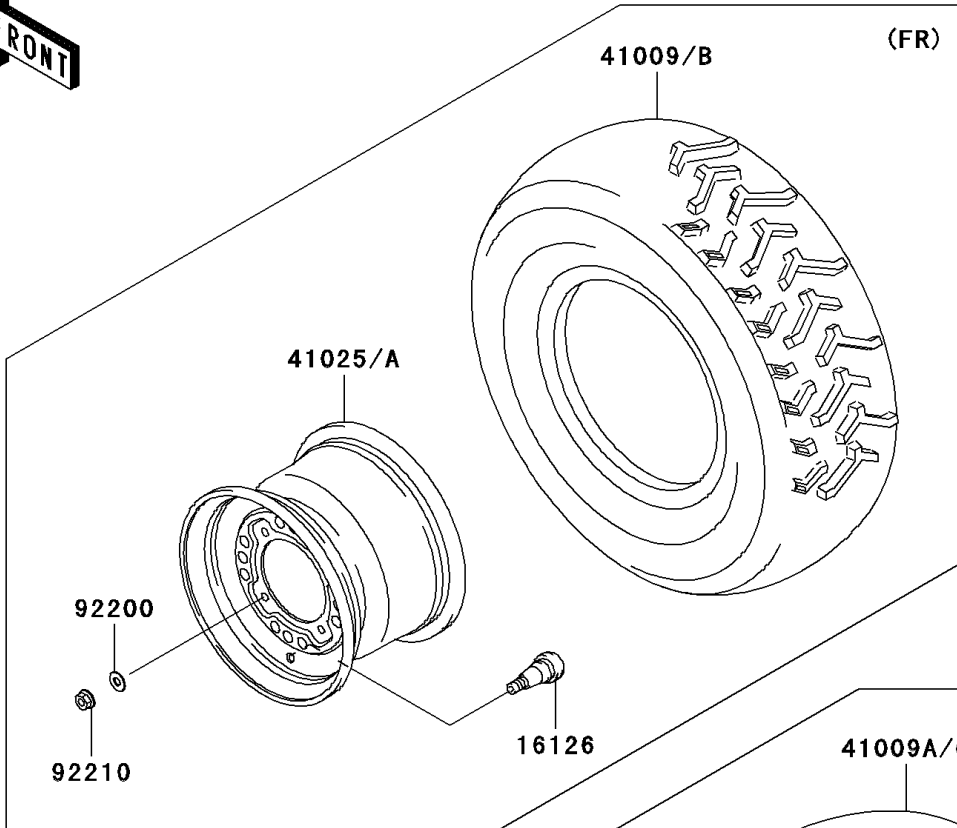

2010 Prairie® 360 4X4 PARTS DIAGRAM

Wheels/Tires

F2210

2010 Prairie® 360 4X4 PARTS LIST

Wheels/Tires

ITEM NAME	PART NUMBER	QUANTITY
VALVE (Ref # 16126)	16126-4001	4
TIRE,FR,AT25X8-12,M911Y (Ref # 41009B)	41009-0248	2
TIRE,RR,AT25X10-12,M912Y (Ref # 41009C)	41009-0249	2
RIM,FR,12X6.0,F.S.BLACK (Ref # 41025A)	41025-1313-397	2
RIM,RR,12X7.5AT,F.S.BLACK (Ref # 41025C)	41025-7502-397	2
WASHER,10.5X25X1.6 (Ref # 92200)	92200-1595	16
NUT,FLANGED,10MM (Ref # 92210)	92210-1325	16