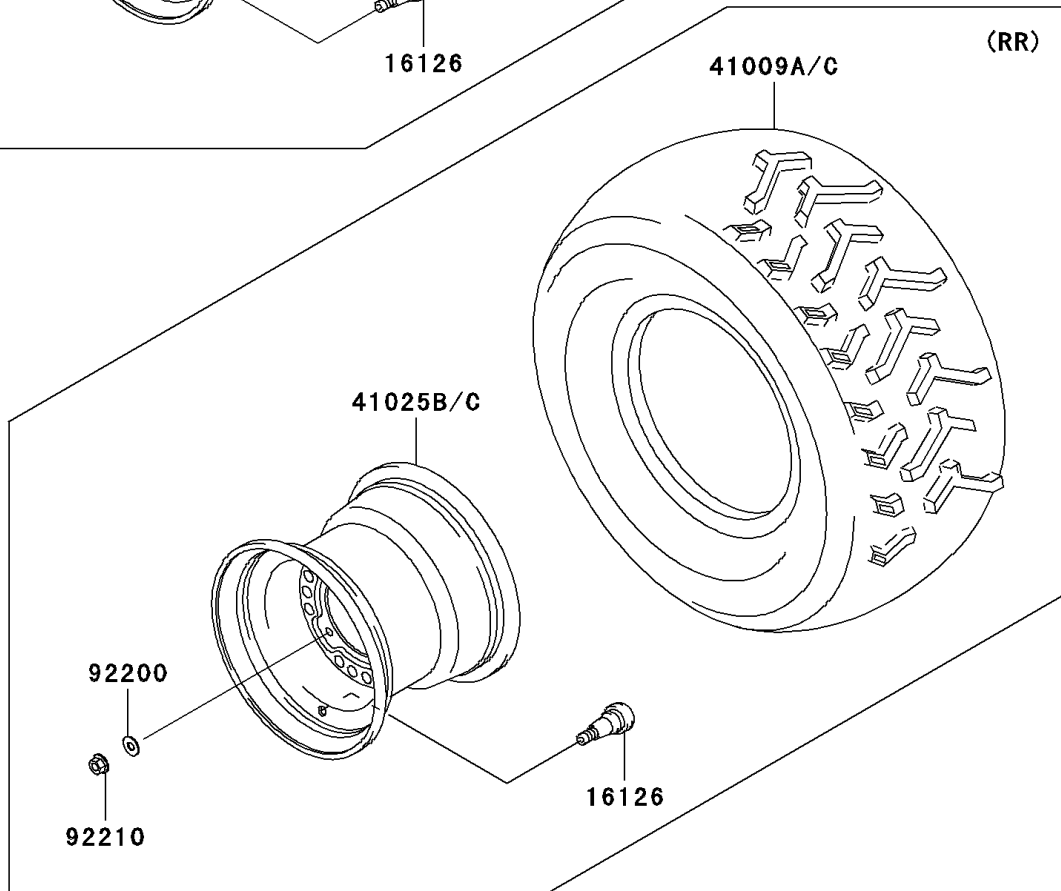

2010 Prairie® 360 4X4 PARTS DIAGRAM

Wheels/Tires

F2210

2010 Prairie® 360 4X4 PARTS LIST

Wheels/Tires

ITEM NAME	PART NUMBER	QUANTITY
VALVE (Ref # 16126)	16126-4001	4
TIRE,FR,AT25X8-12,M911Y (Ref # 41009B)	41009-0248	2
TIRE,RR,AT25X10-12,M912Y (Ref # 41009C)	41009-0249	2
RIM,FR,12X6.0,F.S.BLACK (Ref # 41025A)	41025-1313-397	2
RIM,RR,12X7.5AT,F.S.BLACK (Ref # 41025C)	41025-7502-397	2
WASHER,10.5X25X1.6 (Ref # 92200)	92200-1595	16
NUT,FLANGED,10MM (Ref # 92210)	92210-1325	16